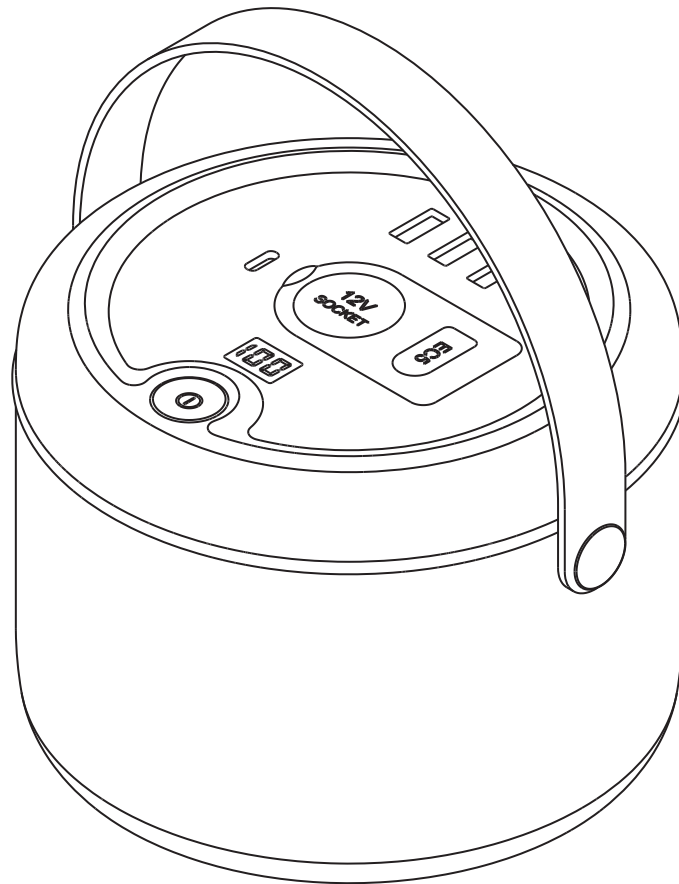

INafc034_UK

84F-002V70