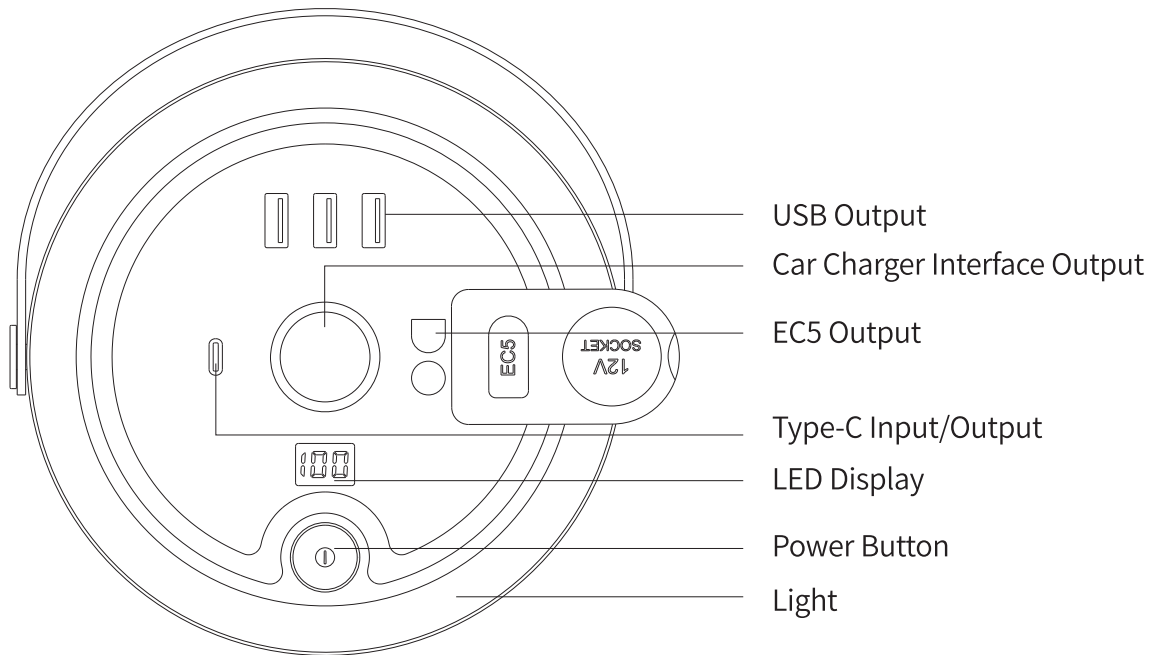

How to charge other devices with Power Station:

USB Output: Smart Phones, Smart Watches, Digital Cameras, E-Readers, Pads.

Type-C Output: Smart Phones, Laptops.

12V Car Charger Interface Output: Lamps, Car Adapters.

EC5 Output: Vehicles(Emergency starting).

Car Charger Interface Output

Power for
Mini-Fridge(40W)
about 3-4 hours

Power for
12V/5W LED Light
about 26 hours

Recharge
Drones
about 2.5 times

USB Output

Recharge
Mac Book12
about twice

Power for 32
inches TV(60W)
about 2.5 hours

Recharge
Drones
about 2.5 times

EC5 Output

Emergency Car Starting(200A)