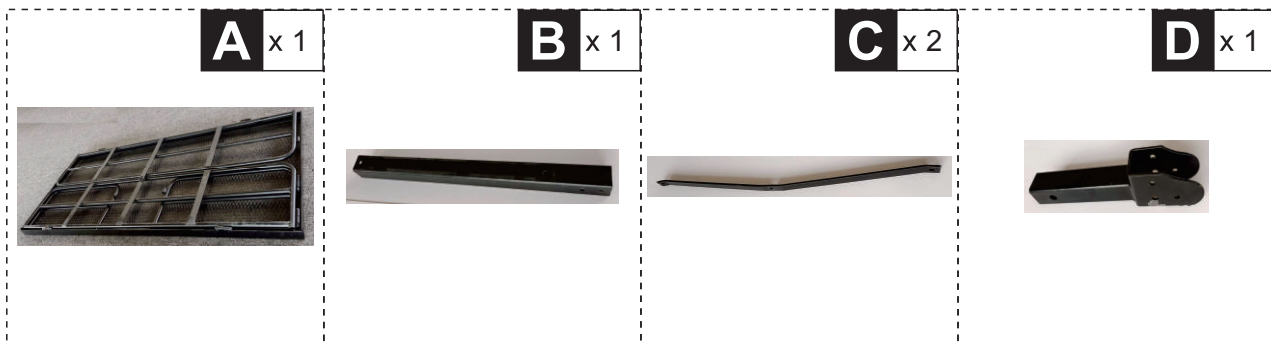

INaga009_GL

C10-020

IMPORTANT, RETAIN FOR FUTURE REFERENCE: READ CAREFULLY

ASSEMBLY & INSTRUCTION MANUAL

fix carrier to hitch receiver with I

US

001-877-644-9366
customerservice@aosom.com

CA