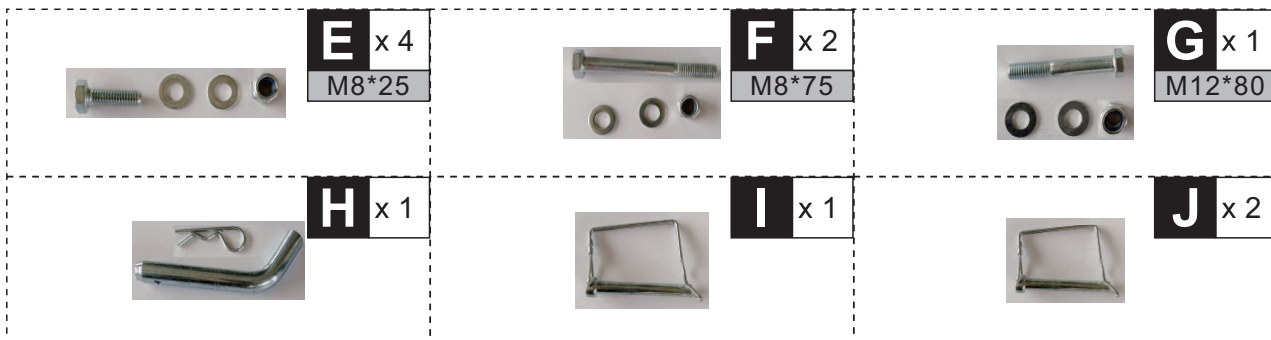

INaga009_GL

C10-020

IMPORTANT, RETAIN FOR FUTURE REFERENCE: READ CAREFULLY

ASSEMBLY & INSTRUCTION MANUAL

fix carrier to hitch receiver with I

US

001-877-644-9366
customerservice@aosom.com

CA