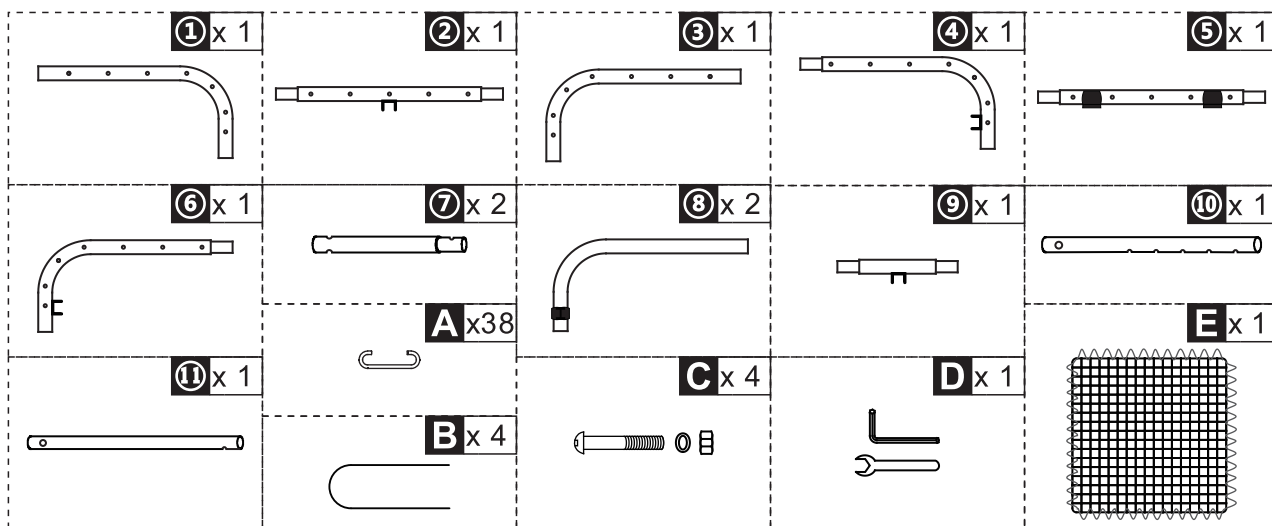

Soozier

INai043V02_US

A90-223

IMPORTANT, RETAIN FOR FUTURE REFERENCE: READ CAREFULLY

ASSEMBLY INSTRUCTION

Tips: The product should be assembled by adult.
The gloves should be weared when assemble the product.

Tips: To avoid the metal plate part when assemble the net on the frame.