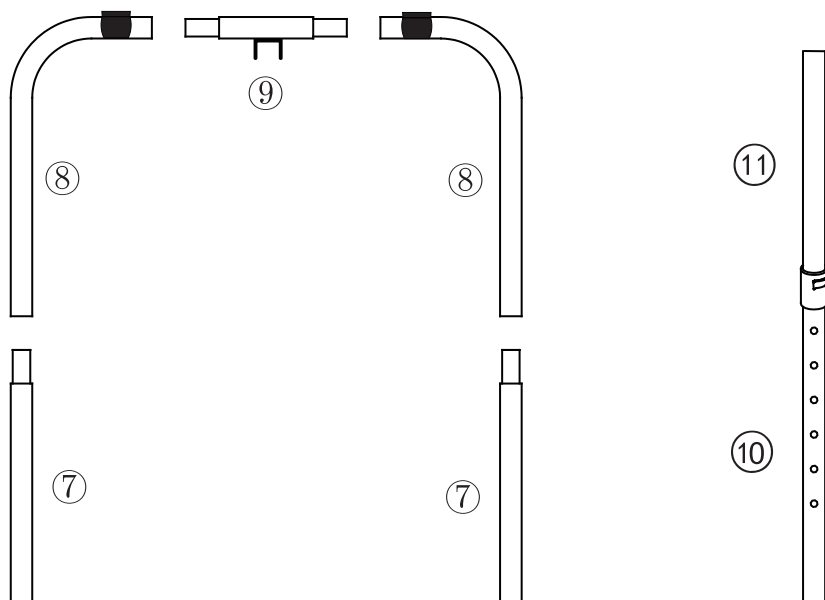

Soozier

INai043V02_US

A90-223

IMPORTANT, RETAIN FOR FUTURE REFERENCE: READ CAREFULLY

ASSEMBLY INSTRUCTION

Tips: The product should be assembled by adult.
The gloves should be weared when assemble the product.

Tips: To avoid the metal plate part when assemble the net on the frame.