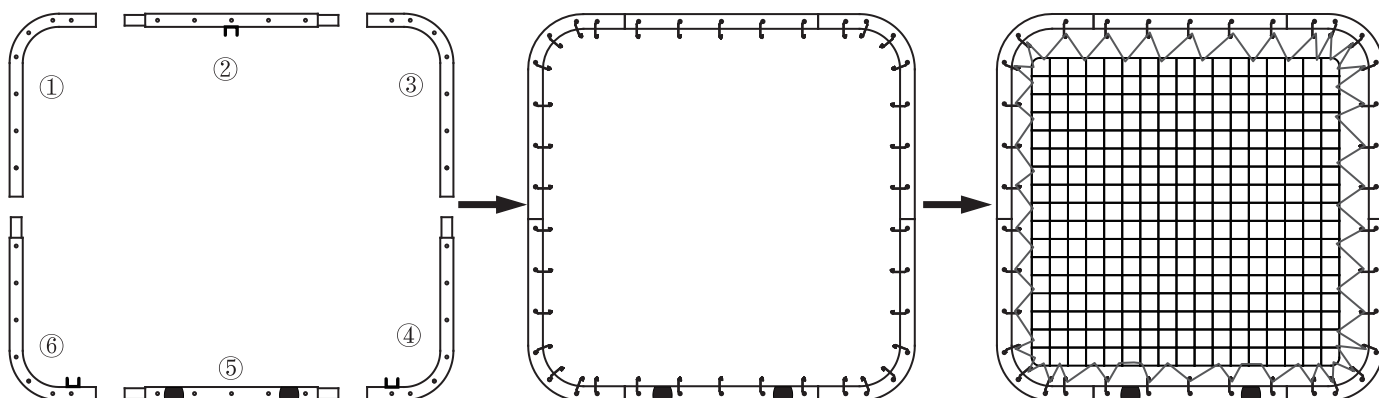

Soozier

INai043V02_US

A90-223

IMPORTANT, RETAIN FOR FUTURE REFERENCE: READ CAREFULLY

ASSEMBLY INSTRUCTION

Tips: The product should be assembled by adult.
The gloves should be weared when assemble the product.

Tips: To avoid the metal plate part when assemble the net on the frame.