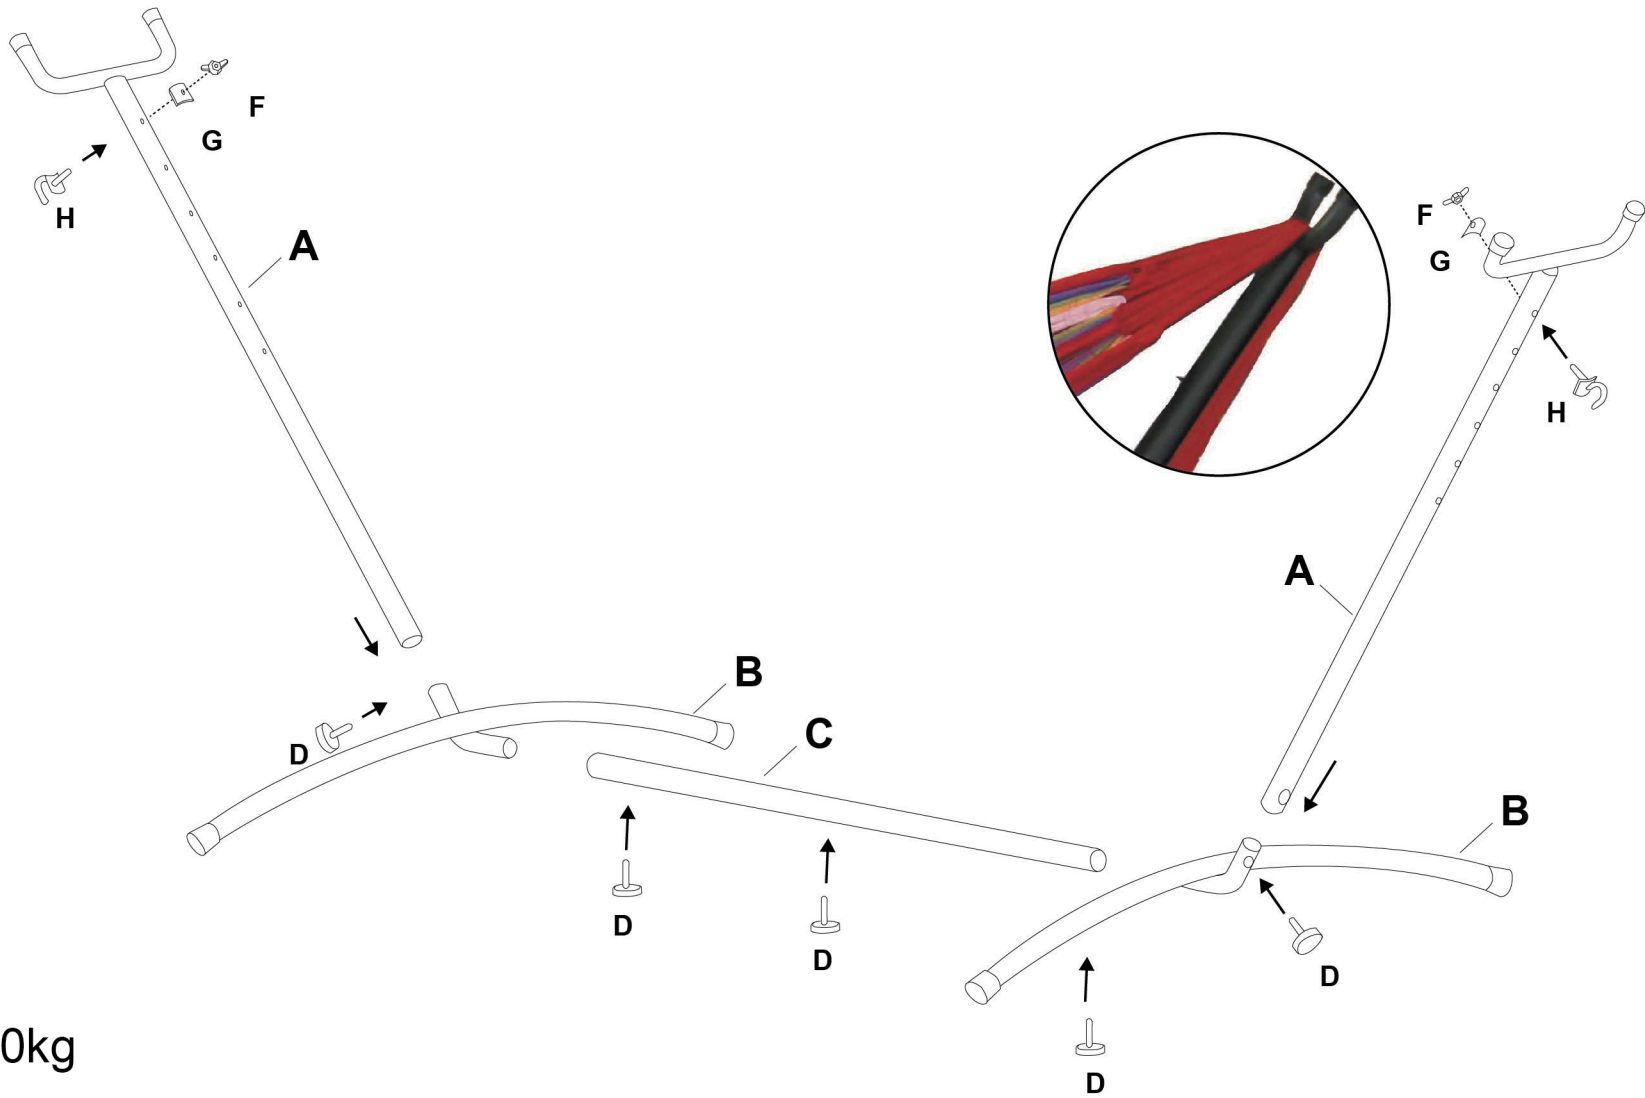

A X2pcs	B X2pcs	C X1pc	D X5pcs	F X2pcs	G X2pcs	H X2pcs

Max weight: 120kg

US  
  
 001-877-644-9366  
 customerservice@aosom.com

CA  
  
 001-855-537-6088  
 customerservice@aosom.ca