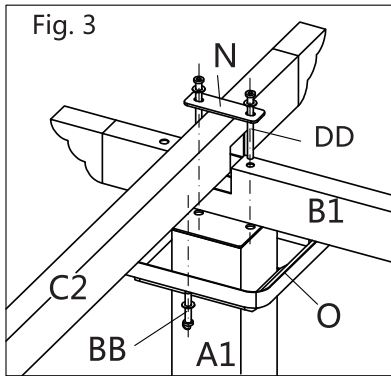

O x 4pcs		N x 4pcs
	BB x 8pcs		DD x 8pcs