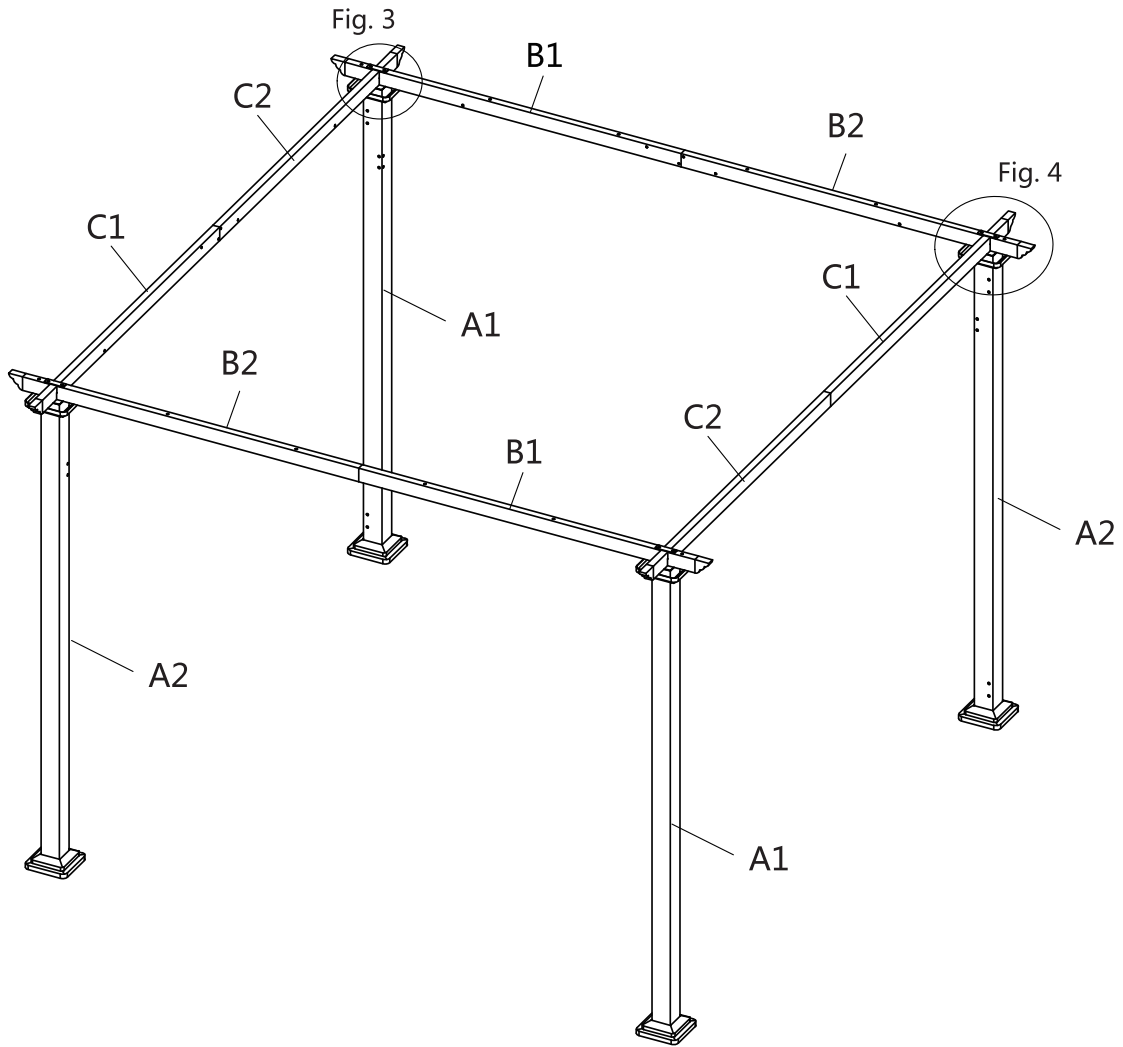

O x 4pcs		N x 4pcs
	BB x 8pcs		DD x 8pcs