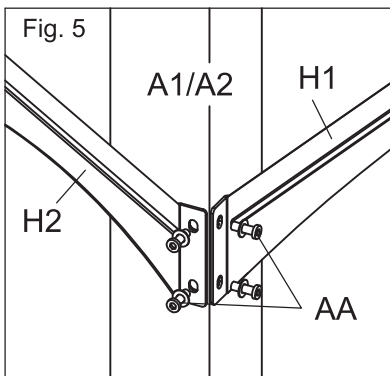

INbac001V01_GL

84C-242

IMPORTANT, RETAIN FOR FUTURE REFERENCE: READ CAREFULLY

ASSEMBLY & INSTRUCTION MANUAL

	Description	Sketch	QTY
A1	Post A1		2 pcs
A2	Post A2		2 pcs
B1	Cross Beam B1		2 pcs
B2	Cross Beam B2		2 pcs
C1	Cross Beam C1		2 pcs
C2	Cross Beam C2		2 pcs
D	Roof Tube		12 pcs
E1	Pulling Rod E1		2 pcs
E2	Pulling Rod E2		2 pcs
F	Guide Tube		4 pcs
G	Bracket		8 pcs
H1	Corner Support H1		4 pcs
H2	Corner Support H2		4 pcs
J	Connector J		4 pcs
K	Connector K		6 pcs
M	Bracket M		4 pcs
N	Bracket N		4 pcs
O	Post Decoration O		4 pcs
R	Post Decoration R		4 pcs
S	Post Hoof		4 pcs
P	Shade Fabric		2 pcs

	Description	Sketch	QTY
AA	Bolt (M6x12)		104 pcs
BB	Bolt (M6x35)		8 pcs
CC	Bolt (M6x55)		12 pcs
DD	Bolt (M6x75)		8 pcs
EE	Allen Key		2 pcs
FF	Anchor		8 pcs

	B1 x 2pcs		B2 x 2pcs
	C1 x 2pcs		C2 x 2pcs
	J x 4pcs		AA x 16pcs

	A1 x 2pcs		A2 x 2pcs
	R x 4pcs		S x 4pcs
	AA x 16pcs		

	O x 4pcs		N x 4pcs
	BB x 8pcs		DD x 8pcs

	H1 x 4pcs		H2 x 4pcs
	FF x 8pcs		AA x 24pcs

	D x 12pcs		K x 6pcs
	AA x 24pcs		CCx 12pcs

	F x 4pcs		G x 8pcs
	AA x 16pcs		

	E1 x 2pcs		E2 x 2pcs
	M x 4pcs		P x 2pcs
	AA x 8pcs		