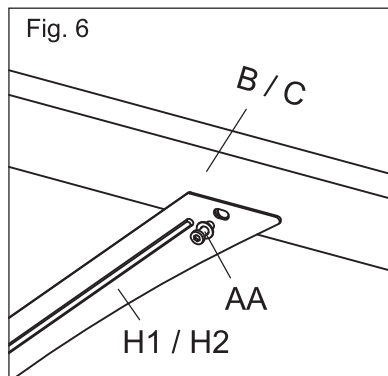

INbac001V01_GL

84C-242

IMPORTANT, RETAIN FOR FUTURE REFERENCE: READ CAREFULLY

ASSEMBLY & INSTRUCTION MANUAL

	Description	Sketch	QTY
A1	Post A1		2 pcs
A2	Post A2		2 pcs
B1	Cross Beam B1		2 pcs
B2	Cross Beam B2		2 pcs
C1	Cross Beam C1		2 pcs
C2	Cross Beam C2		2 pcs
D	Roof Tube		12 pcs
E1	Pulling Rod E1		2 pcs
E2	Pulling Rod E2		2 pcs
F	Guide Tube		4 pcs
G	Bracket		8 pcs
H1	Corner Support H1		4 pcs
H2	Corner Support H2		4 pcs
J	Connector J		4 pcs
K	Connector K		6 pcs
M	Bracket M		4 pcs
N	Bracket N		4 pcs
O	Post Decoration O		4 pcs
R	Post Decoration R		4 pcs
S	Post Hoof		4 pcs
P	Shade Fabric		2 pcs

	Description	Sketch	QTY
AA	Bolt (M6x12)		104 pcs
BB	Bolt (M6x35)		8 pcs
CC	Bolt (M6x55)		12 pcs
DD	Bolt (M6x75)		8 pcs
EE	Allen Key		2 pcs
FF	Anchor		8 pcs

	B1 x 2pcs		B2 x 2pcs
	C1 x 2pcs		C2 x 2pcs
	J x 4pcs		AA x 16pcs

	A1 x 2pcs		A2 x 2pcs
	R x 4pcs		S x 4pcs
	AA x 16pcs		

	O x 4pcs		N x 4pcs
	BB x 8pcs		DD x 8pcs

	H1 x 4pcs		H2 x 4pcs
	FF x 8pcs		AA x 24pcs

	D x 12pcs		K x 6pcs
	AA x 24pcs		CCx 12pcs

	F x 4pcs		G x 8pcs
	AA x 16pcs		

	E1 x 2pcs		E2 x 2pcs
	M x 4pcs		P x 2pcs
	AA x 8pcs		