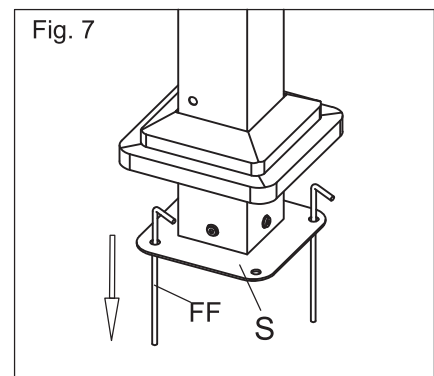

H1 x 4pcs		H2 x 4pcs
	FF x 8pcs		AA x 24pcs