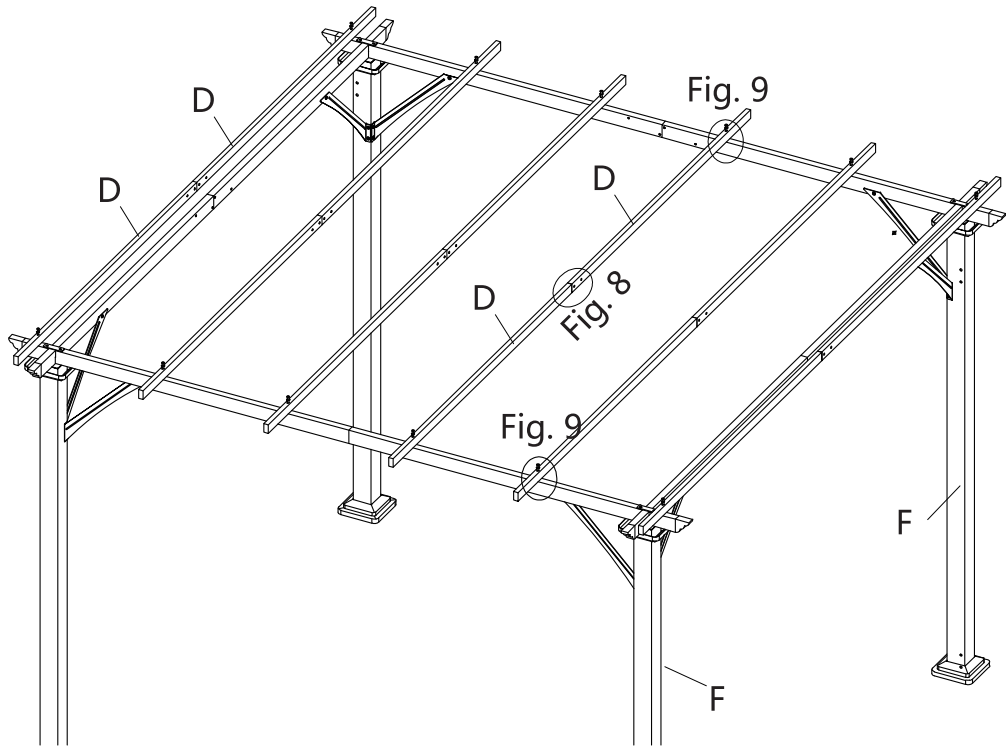

D x 12pcs		K x 6pcs
	AA x 24pcs		CCx 12pcs