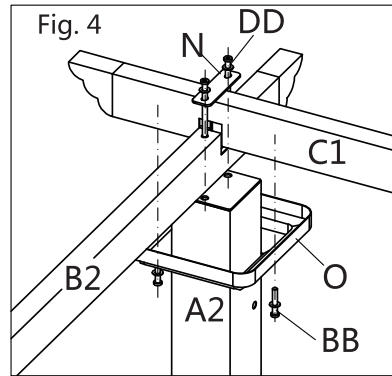

O x 4pcs		N x 4pcs
	BB x 8pcs		DD x 8pcs