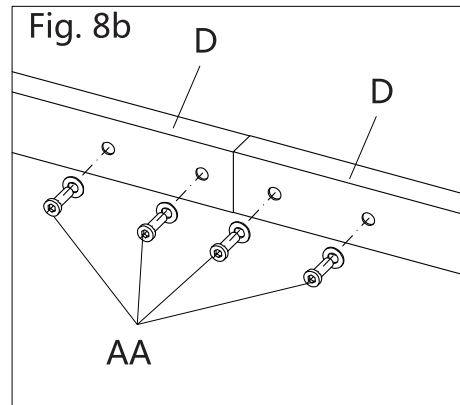

INbac001V01_GL

84C-242

IMPORTANT, RETAIN FOR FUTURE REFERENCE: READ CAREFULLY

ASSEMBLY & INSTRUCTION MANUAL

	Description	Sketch	QTY
A1	Post A1		2 pcs
A2	Post A2		2 pcs
B1	Cross Beam B1		2 pcs
B2	Cross Beam B2		2 pcs
C1	Cross Beam C1		2 pcs
C2	Cross Beam C2		2 pcs
D	Roof Tube		12 pcs
E1	Pulling Rod E1		2 pcs
E2	Pulling Rod E2		2 pcs
F	Guide Tube		4 pcs
G	Bracket		8 pcs
H1	Corner Support H1		4 pcs
H2	Corner Support H2		4 pcs
J	Connector J		4 pcs
K	Connector K		6 pcs
M	Bracket M		4 pcs
N	Bracket N		4 pcs
O	Post Decoration O		4 pcs
R	Post Decoration R		4 pcs
S	Post Hoof		4 pcs
P	Shade Fabric		2 pcs

	Description	Sketch	QTY
AA	Bolt (M6x12)		104 pcs
BB	Bolt (M6x35)		8 pcs
CC	Bolt (M6x55)		12 pcs
DD	Bolt (M6x75)		8 pcs
EE	Allen Key		2 pcs
FF	Anchor		8 pcs

	B1 x 2pcs		B2 x 2pcs
	C1 x 2pcs		C2 x 2pcs
	J x 4pcs		AA x 16pcs

	A1 x 2pcs		A2 x 2pcs
	R x 4pcs		S x 4pcs
	AA x 16pcs		

	O x 4pcs		N x 4pcs
	BB x 8pcs		DD x 8pcs

	H1 x 4pcs		H2 x 4pcs
	FF x 8pcs		AA x 24pcs

	D x 12pcs		K x 6pcs
	AA x 24pcs		CCx 12pcs

	F x 4pcs		G x 8pcs
	AA x 16pcs		

	E1 x 2pcs		E2 x 2pcs
	M x 4pcs		P x 2pcs
	AA x 8pcs		