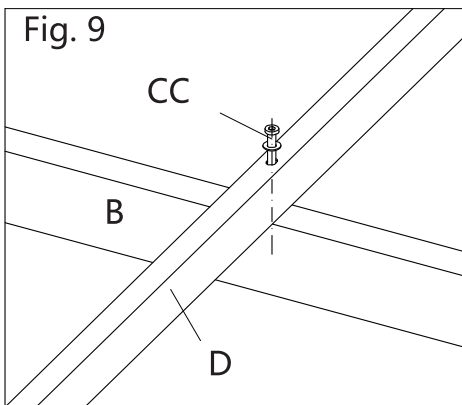

INbac001V01_GL

84C-242

IMPORTANT, RETAIN FOR FUTURE REFERENCE: READ CAREFULLY

ASSEMBLY & INSTRUCTION MANUAL

	Description	Sketch	QTY
A1	Post A1		2 pcs
A2	Post A2		2 pcs
B1	Cross Beam B1		2 pcs
B2	Cross Beam B2		2 pcs
C1	Cross Beam C1		2 pcs
C2	Cross Beam C2		2 pcs
D	Roof Tube		12 pcs
E1	Pulling Rod E1		2 pcs
E2	Pulling Rod E2		2 pcs
F	Guide Tube		4 pcs
G	Bracket		8 pcs
H1	Corner Support H1		4 pcs
H2	Corner Support H2		4 pcs
J	Connector J		4 pcs
K	Connector K		6 pcs
M	Bracket M		4 pcs
N	Bracket N		4 pcs
O	Post Decoration O		4 pcs
R	Post Decoration R		4 pcs
S	Post Hoof		4 pcs
P	Shade Fabric		2 pcs

	Description	Sketch	QTY
AA	Bolt (M6x12)		104 pcs
BB	Bolt (M6x35)		8 pcs
CC	Bolt (M6x55)		12 pcs
DD	Bolt (M6x75)		8 pcs
EE	Allen Key		2 pcs
FF	Anchor		8 pcs

	B1 x 2pcs		B2 x 2pcs
	C1 x 2pcs		C2 x 2pcs
	J x 4pcs		AA x 16pcs

	A1 x 2pcs		A2 x 2pcs
	R x 4pcs		S x 4pcs
	AA x 16pcs		

	O x 4pcs		N x 4pcs
	BB x 8pcs		DD x 8pcs

	H1 x 4pcs		H2 x 4pcs
	FF x 8pcs		AA x 24pcs

	D x 12pcs		K x 6pcs
	AA x 24pcs		CCx 12pcs

	F x 4pcs		G x 8pcs
	AA x 16pcs		