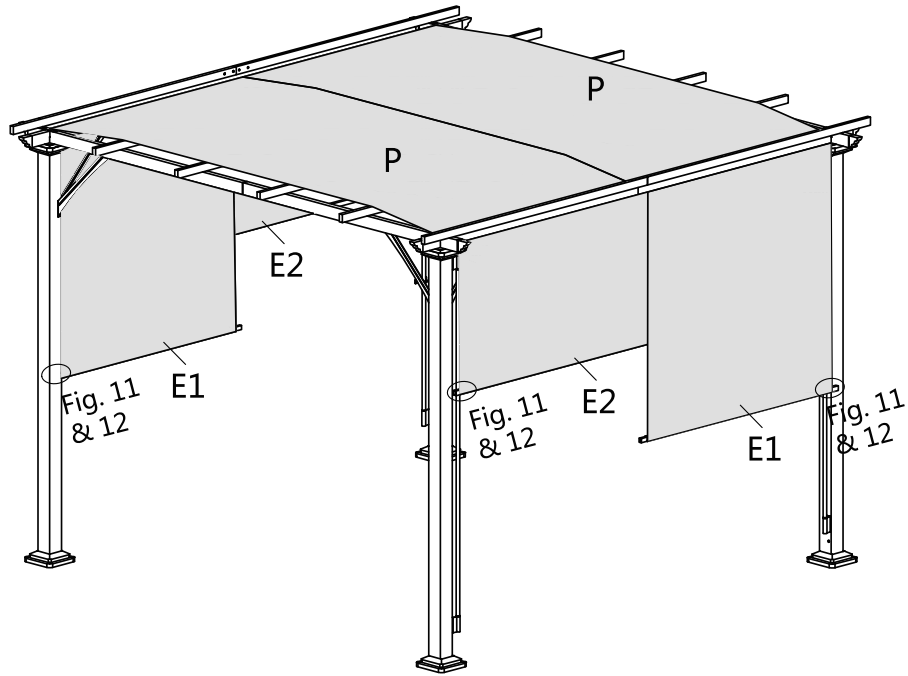

INbac001V01_GL

84C-242

IMPORTANT, RETAIN FOR FUTURE REFERENCE: READ CAREFULLY

ASSEMBLY & INSTRUCTION MANUAL

	Description	Sketch	QTY
A1	Post A1		2 pcs
A2	Post A2		2 pcs
B1	Cross Beam B1		2 pcs
B2	Cross Beam B2		2 pcs
C1	Cross Beam C1		2 pcs
C2	Cross Beam C2		2 pcs
D	Roof Tube		12 pcs
E1	Pulling Rod E1		2 pcs
E2	Pulling Rod E2		2 pcs
F	Guide Tube		4 pcs
G	Bracket		8 pcs
H1	Corner Support H1		4 pcs
H2	Corner Support H2		4 pcs
J	Connector J		4 pcs
K	Connector K		6 pcs
M	Bracket M		4 pcs
N	Bracket N		4 pcs
O	Post Decoration O		4 pcs
R	Post Decoration R		4 pcs
S	Post Hoof		4 pcs
P	Shade Fabric		2 pcs

	A1 x 2pcs		A2 x 2pcs
	R x 4pcs		S x 4pcs
	AA x 16pcs		

	O x 4pcs		N x 4pcs
	BB x 8pcs		DD x 8pcs

	H1 x 4pcs		H2 x 4pcs
	FF x 8pcs		AA x 24pcs

	D x 12pcs		K x 6pcs
	AA x 24pcs		CCx 12pcs

	F x 4pcs		G x 8pcs
	AA x 16pcs		

	E1 x 2pcs		E2 x 2pcs
	M x 4pcs		P x 2pcs
	AA x 8pcs		