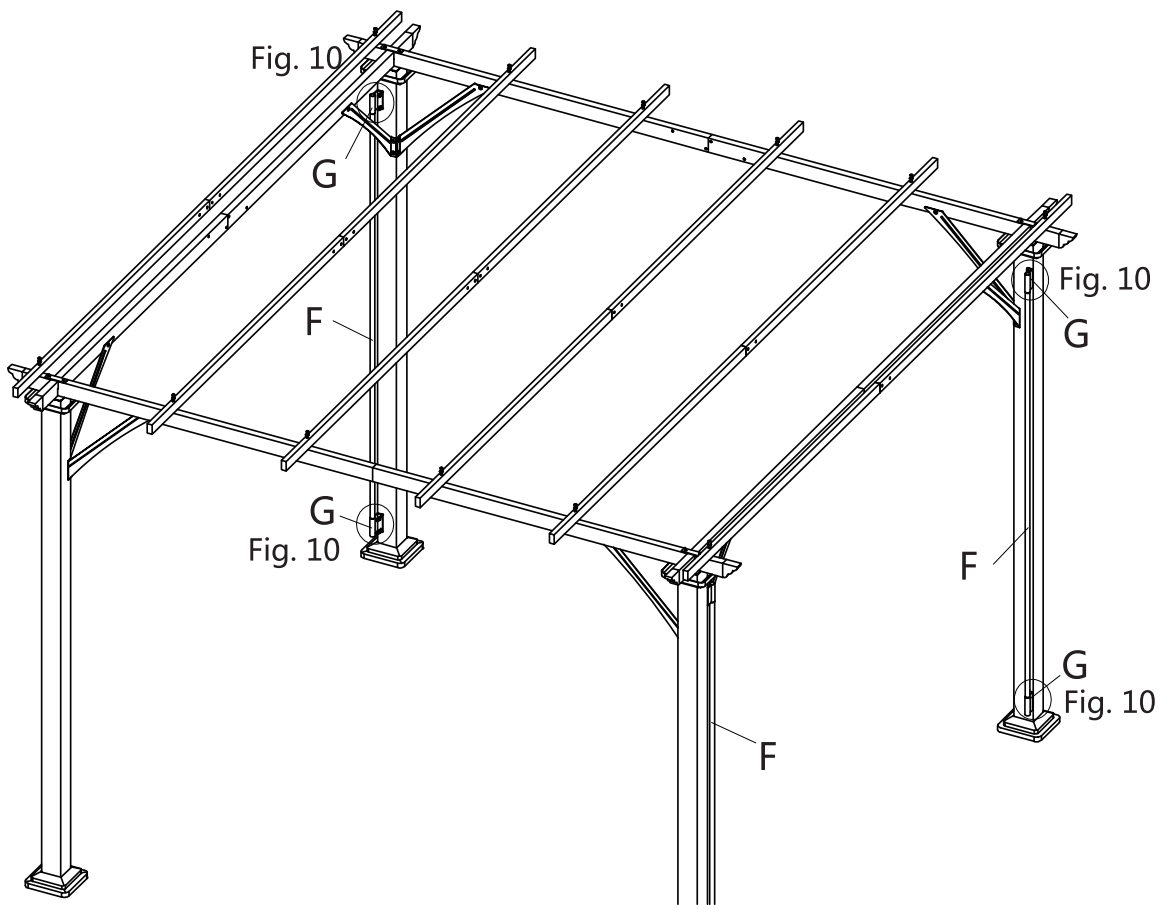

F x 4pcs		G x 8pcs
	AA x 16pcs