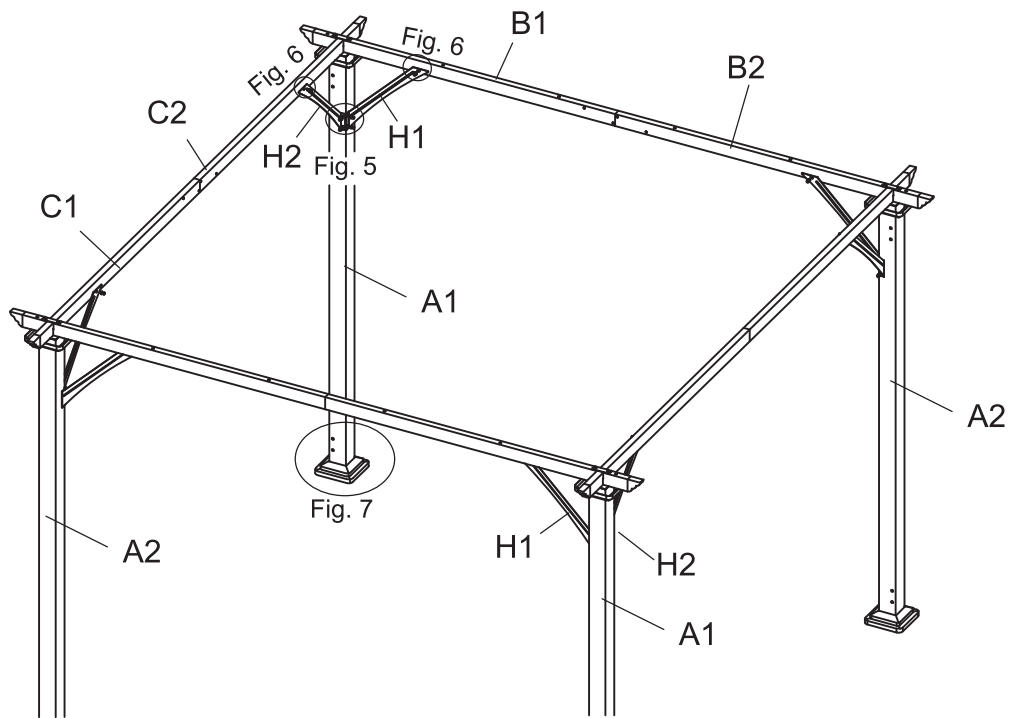

H1 x 4pcs		H2 x 4pcs
	FF x 8pcs		AA x 24pcs