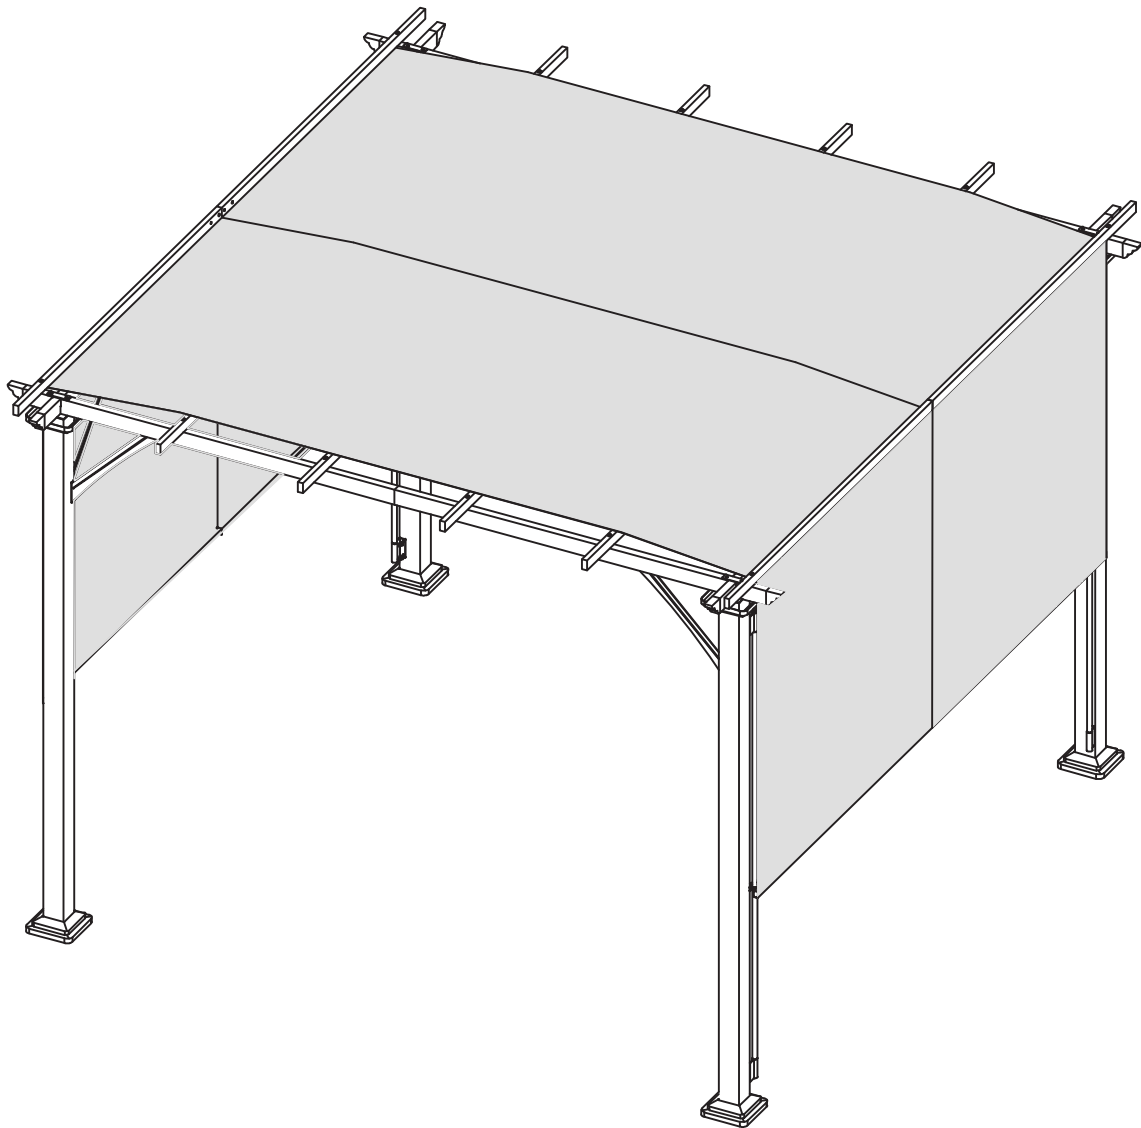

INbac001V01_GL

84C-242

IMPORTANT, RETAIN FOR FUTURE REFERENCE: READ CAREFULLY

ASSEMBLY & INSTRUCTION MANUAL

	Description	Sketch	QTY
A1	Post A1		2 pcs
A2	Post A2		2 pcs
B1	Cross Beam B1		2 pcs
B2	Cross Beam B2		2 pcs
C1	Cross Beam C1		2 pcs
C2	Cross Beam C2		2 pcs
D	Roof Tube		12 pcs
E1	Pulling Rod E1		2 pcs
E2	Pulling Rod E2		2 pcs
F	Guide Tube		4 pcs
G	Bracket		8 pcs
H1	Corner Support H1		4 pcs
H2	Corner Support H2		4 pcs
J	Connector J		4 pcs
K	Connector K		6 pcs
M	Bracket M		4 pcs
N	Bracket N		4 pcs
O	Post Decoration O		4 pcs
R	Post Decoration R		4 pcs
S	Post Hoof		4 pcs
P	Shade Fabric		2 pcs

	Description	Sketch	QTY
AA	Bolt (M6x12)		104 pcs
BB	Bolt (M6x35)		8 pcs
CC	Bolt (M6x55)		12 pcs
DD	Bolt (M6x75)		8 pcs
EE	Allen Key		2 pcs
FF	Anchor		8 pcs

	B1 x 2pcs		B2 x 2pcs
	C1 x 2pcs		C2 x 2pcs
	J x 4pcs		AA x 16pcs

	E1 x 2pcs		E2 x 2pcs
	M x 4pcs		P x 2pcs
	AA x 8pcs		