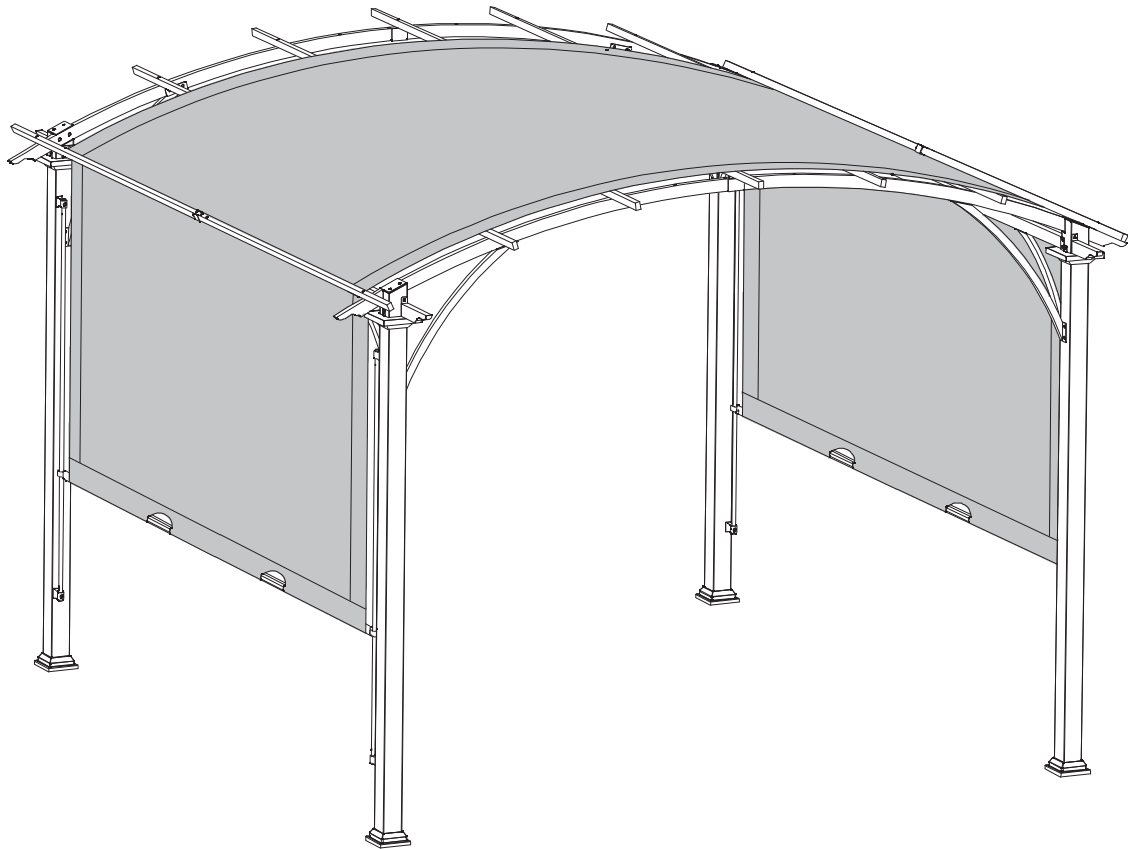

INbac003\_US

**84C-243\_84C-243V01**

READ AND SAVE THIS INSTRUCTIONS FOR FUTURE USE

**ASSEMBLY & INSTRUCTION MANUAL**

Warning: .

1. A 3 person assembly is required for this tent.
2. Please take appropriate actions as heavy rain, wind and snow can damage the tent. If necessary please dis-assemble and store for later use.
3. In snowy conditions please do not allow the thickness of the snow to be more than 5cm on the roof, this should be cleared as soon as possible for your safety.

	Description	Sketch	QTY
A1	Roof Tube A1		7 pcs
A2	Roof Tube A2		7 pcs
B1	Roof Tube Curved B1		2 pcs
B2	Roof Tube Curved B2		2 pcs
B3	Connector B3		2 pcs
C1	Lintel C1		2 pcs
C2	Lintel C2		2 pcs
D	Decoration for Post		4 pcs
D4	Top Cover for Post		4 pcs
E	Post E		2 pcs
F	Post F		2 pcs
G	Base Plate		4 pcs
H	Base Plate Cover		4 pcs
I1	Corner Brace I1		2 pcs
I2	Corner Brace I2		2 pcs
J1	Corner Brace J1		2 pcs
J2	Corner Brace J2		2 pcs
L	Connector L		8 pcs