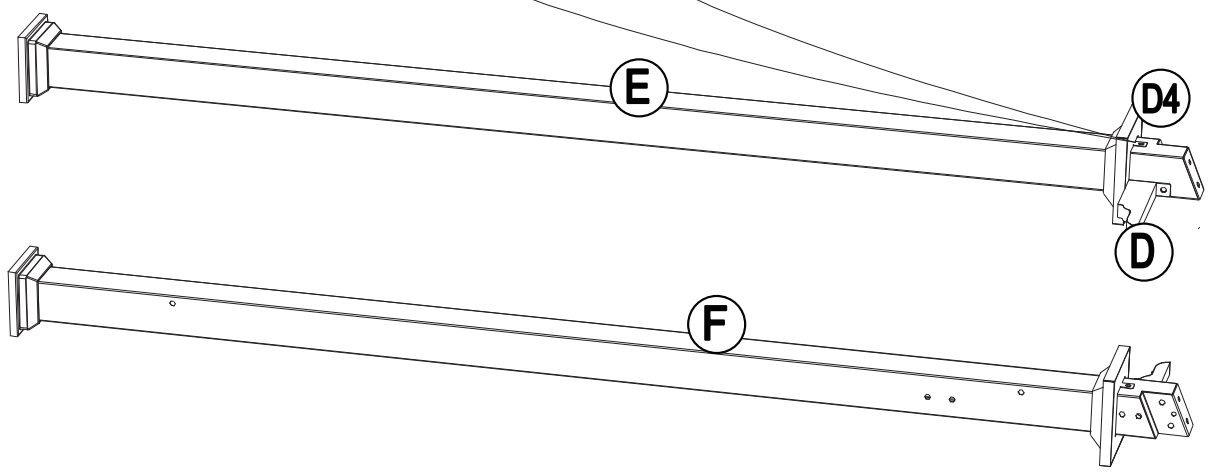

D x 4pcs		BB x 12pcs
	D4 x 4pcs		AA x 12pcs