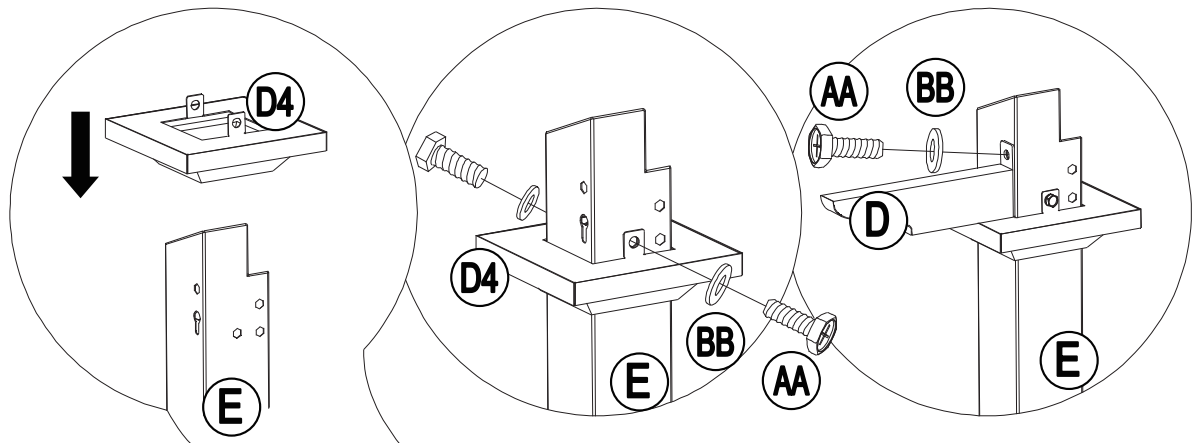

D x 4pcs		BB x 12pcs
	D4 x 4pcs		AA x 12pcs