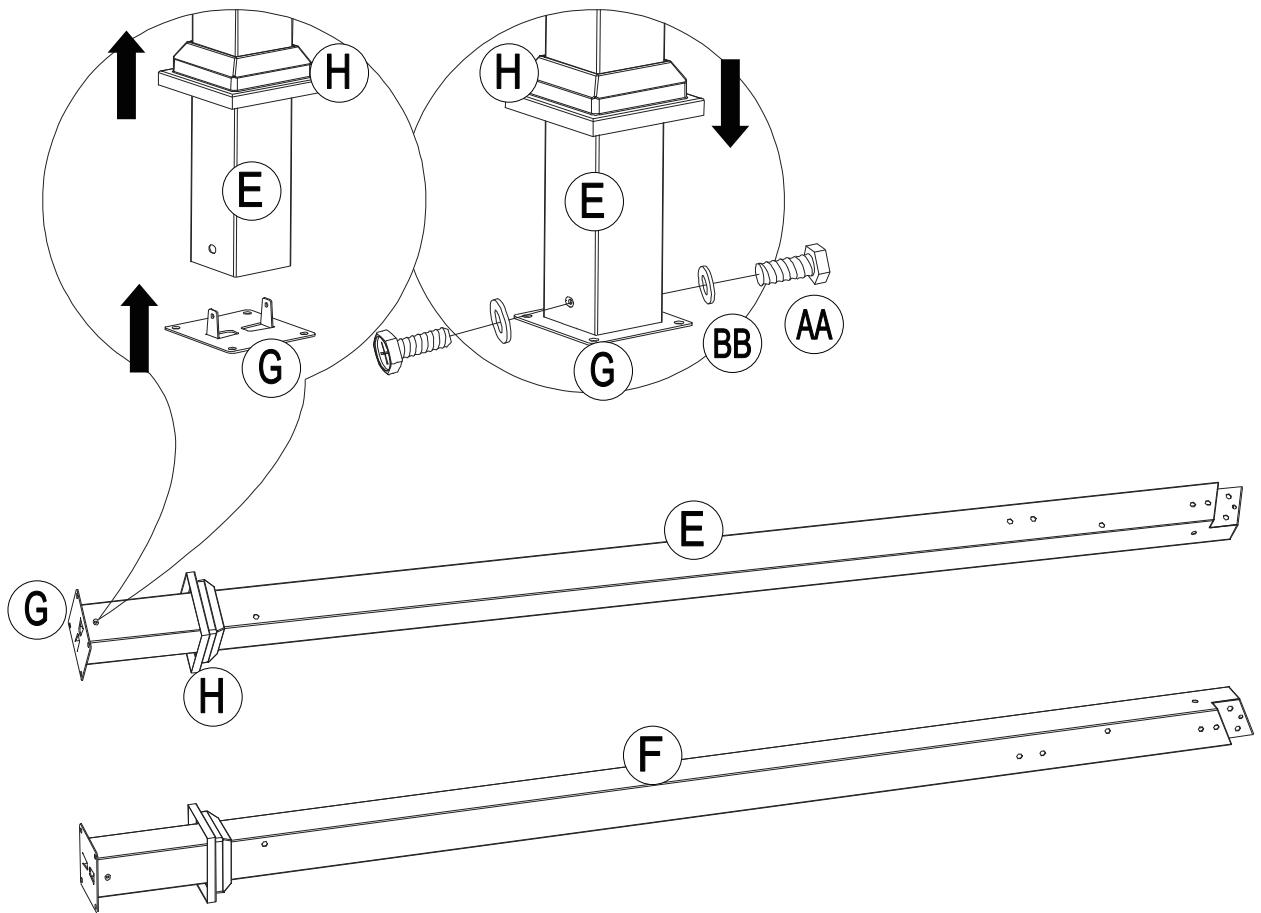

INbac003\_US

**84C-243\_84C-243V01**

READ AND SAVE THIS INSTRUCTIONS FOR FUTURE USE

**ASSEMBLY & INSTRUCTION MANUAL**

Warning: .

1. A 3 person assembly is required for this tent.
2. Please take appropriate actions as heavy rain, wind and snow can damage the tent. If necessary please dis-assemble and store for later use.
3. In snowy conditions please do not allow the thickness of the snow to be more than 5cm on the roof, this should be cleared as soon as possible for your safety.

	Description	Sketch	QTY
A1	Roof Tube A1		7 pcs
A2	Roof Tube A2		7 pcs
B1	Roof Tube Curved B1		2 pcs
B2	Roof Tube Curved B2		2 pcs
B3	Connector B3		2 pcs
C1	Lintel C1		2 pcs
C2	Lintel C2		2 pcs
D	Decoration for Post		4 pcs
D4	Top Cover for Post		4 pcs
E	Post E		2 pcs
F	Post F		2 pcs
G	Base Plate		4 pcs
H	Base Plate Cover		4 pcs
I1	Corner Brace I1		2 pcs
I2	Corner Brace I2		2 pcs
J1	Corner Brace J1		2 pcs
J2	Corner Brace J2		2 pcs
L	Connector L		8 pcs

	Description	Sketch	QTY
M	Weight Bar M		2 pcs
N	Weight Bar N		2 pcs
O	Guide Tube		4 pcs
P	Shade Fabric		1 pc

	Description	Sketch	QTY
AA	Bolt M6*15		5 pcs
BB	Bolt M6		7 pcs
CC	Bolt M6*15		1 pc
DD	Bolt M6*45		2 pcs
EE	Bolt M6*70		1 pcs
FF	Anchor FF $\Phi 6 \times 230$		0
Z1	Wrench M6		0
Z2	Anchor Z2 M6		0