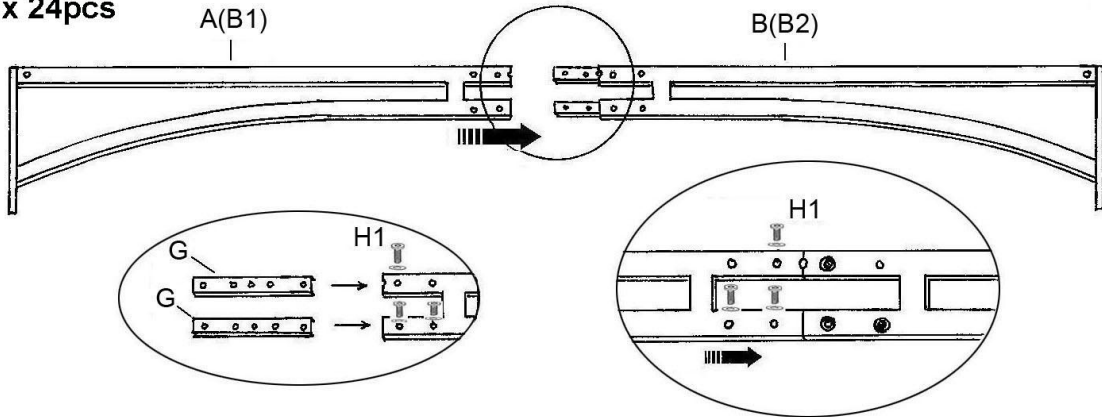

EN
84C-150
C000000

ASSEMBLY AND OPERATING INSTRUCTIONS

Fit for 3.2X3.65m Gazebo

Manufacture Recommendation:

- 1.All steel furniture has the potential for rust if the paint is scratched and bare metal is exposed to air and water. Apply clear rust inhibitor (such as Paint) immediately after assembling the furniture to prevent rusting.
- 2.It is recommended to remove the canopy top during inclement weather.

Parts List

Part#	Description	Qty
A1		4
A2		4
A		2
B		2
B1		2
B2		2
C1		4
C		4
D		2
D1		4
D2		2
E		4
K		1
G		8
H1	M6×15 	36

Part#	Description	Qty
H2	M6×25 	16
H3	M6×32 	16+1
H4	M6×32 	8+1
I		16+1
J1		4
J2		4
M		1
N		1
O		44+4
P		1
V		4
W		1
X		1
Y		8
Z		1

Assembly Diagram

① H1 x 8pcs

② H1 x 24pcs

③ H1 x 2pcs

H3 x 8pcs

H1 x 2pcs

H3 x 8pcs

④ H2 x 16pcs