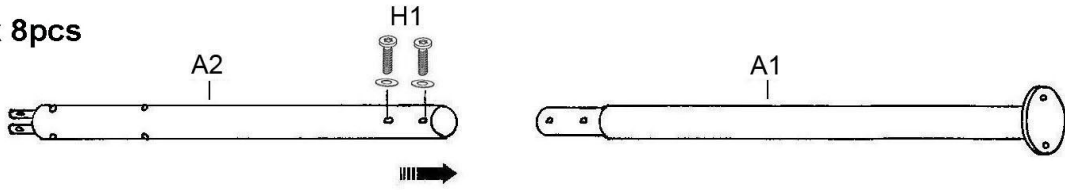

EN
84C-150
C000000

ASSEMBLY AND OPERATING INSTRUCTIONS

Fit for 3.2X3.65m Gazebo

Manufacture Recommendation:

- 1.All steel furniture has the potential for rust if the paint is scratched and bare metal is exposed to air and water. Apply clear rust inhibitor (such as Paint) immediately after assembling the furniture to prevent rusting.
- 2.It is recommended to remove the canopy top during inclement weather.

Parts List

Part#	Description	Qty
A1		4
A2		4
A		2
B		2
B1		2
B2		2
C1		4
C		4
D		2
D1		4
D2		2
E		4
K		1
G		8
H1	M6×15 	36

Part#	Description	Qty
H2	M6×25 	16
H3	M6×32 	16+1
H4	M6×32 	8+1
I		16+1
J1		4
J2		4
M		1
N		1
O		44+4
P		1
V		4
W		1
X		1
Y		8
Z		1

Assembly Diagram

① H1 x 8pcs

② H1 x 24pcs

③ H1 x 2pcs

H3 x 8pcs

H1 x 2pcs

H3 x 8pcs

④ H2 x 16pcs