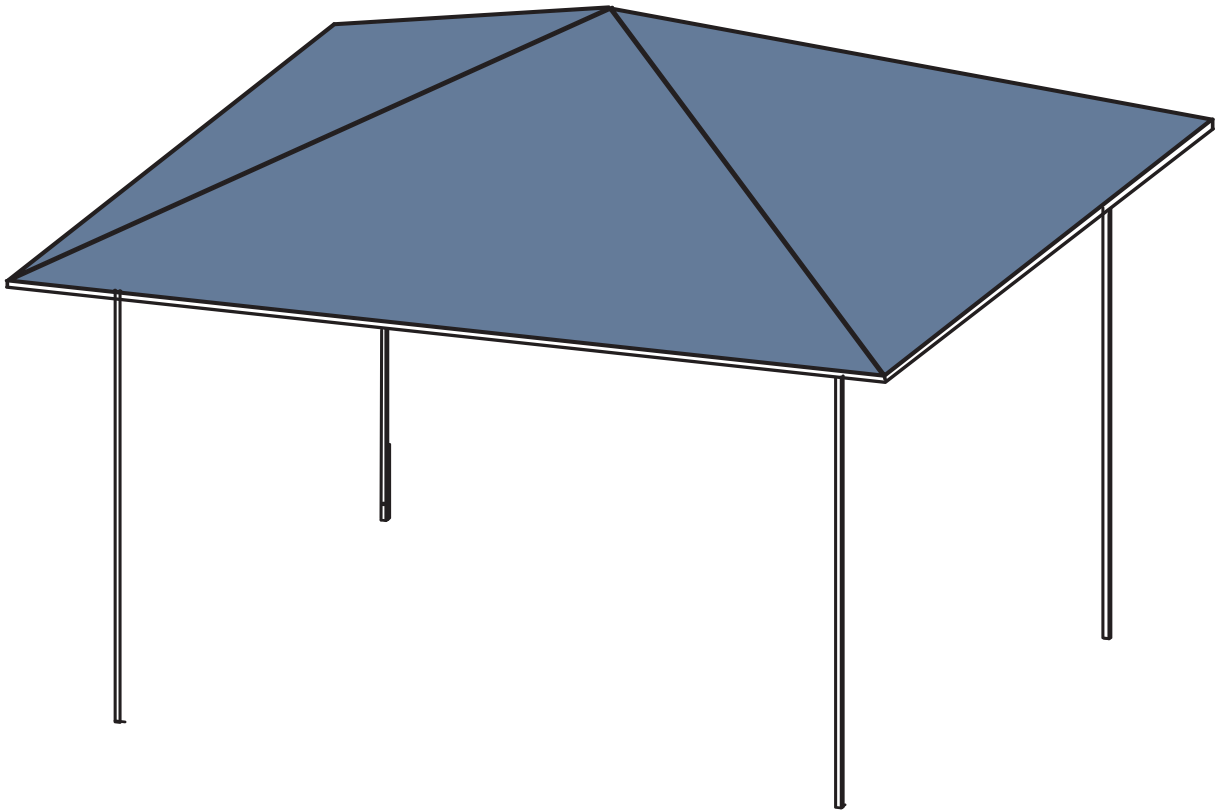

INbeb003V04\_GL

**84C-141\_84C-235**

**This Product is only used for 3m\*3m(10\*10ft) Gazebo**

**IMPORTANT, RETAIN FOR FUTURE REFERENCE: READ CAREFULLY**

**ASSEMBLY & INSTRUCTION MANUAL**

**NOT INCLUDED**