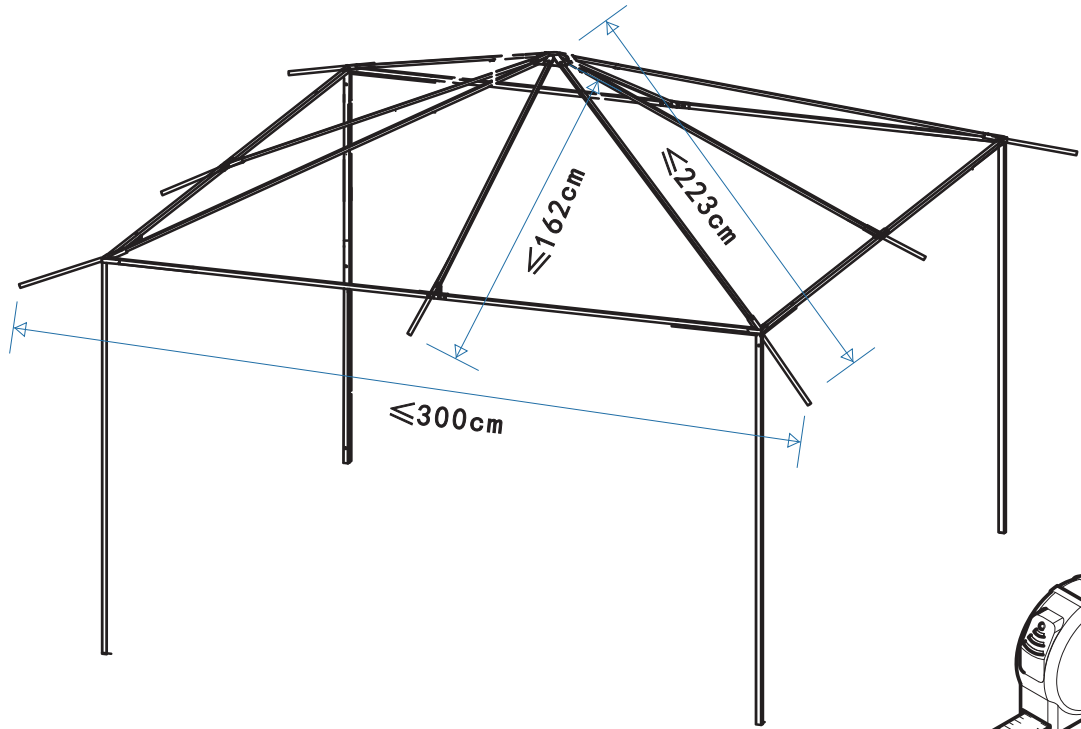

INbeb003V04\_GL

**84C-141\_84C-235**

**This Product is only used for 3m\*3m(10\*10ft) Gazebo**

**IMPORTANT, RETAIN FOR FUTURE REFERENCE: READ CAREFULLY**

**ASSEMBLY & INSTRUCTION MANUAL**

**NOT INCLUDED**