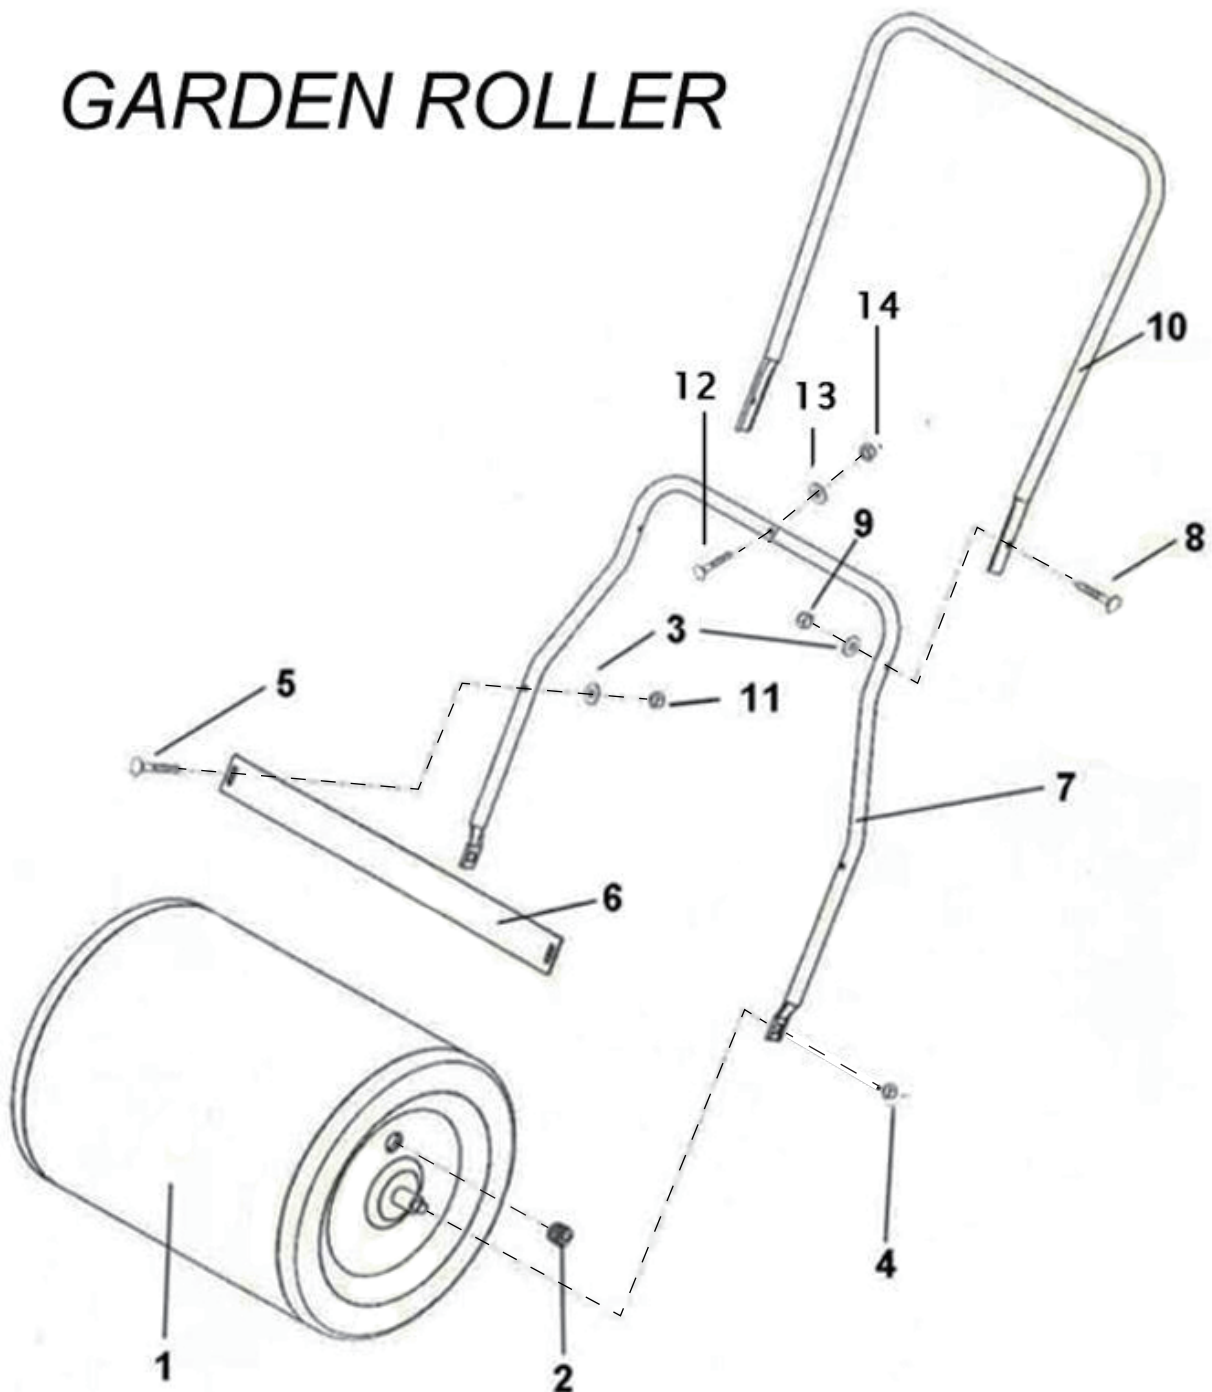

GARDEN ROLLER

- | | |
|--------------------------------------|-------------------------------------|
| 1. Cylinder (1pc) | 8. Bolt (2pcs): M6*35 |
| 2. Sealing plug (1pc) | 9. Lock nut (2pcs): M6 |
| 3. Washer (4pcs): $\phi 6 \times 12$ | 10. Top handle (1pc) |
| 4. Lock nut (2pcs): M10 | 11. Lock nut (2pcs): M6 |
| 5. Bolt (2pcs): M6*35 | 12. Bolt(1pc): M6*35 |
| 6. Scraper plate (1pc) | 13. Washer(1pc): $\phi 6 \times 12$ |
| 7. Lower handle (2pc) | 14. Lock nut: M6 |