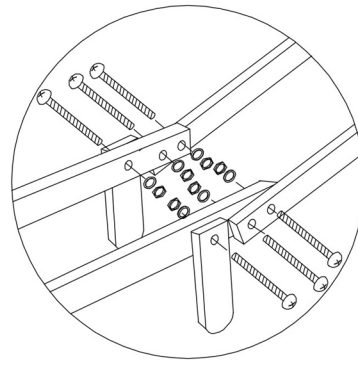

### ■ Parts list

	Side Board(A) _____	2pcs
	Back Board(B) _____	1pc
	Front Board(C) _____	1pc
	Bottom Board(D) _____	1pc
	Wheel(E) _____	1pc
	Axle (F) _____	1pc
	Wood Dowel(G) _____	2pcs
	Wheel Frame(H) _____	2pcs
	Handle(I) _____	2pcs
	Leg(J) _____	2pcs
	Small Bolt,nut,washer(6x40mm) (K) _____	8pcs
	Large Bolt,nut,washer(6x50mm) (L) _____	6pcs
	Screws(4x30mm) (M) _____	10pcs

### ■ How to assemble

Fig. 1  
Attach the Side Board (A)  
to the Back Board (B) using  
8pcs of small  
Bolt,nut,washers (K)

Fig. 2  
Secure the Bottom Board(D)  
to the Wheel Barrow body  
with 4pcs Screws (M)

Fig. 3  
 Insert axel (F) through the Wheel (E) and secure the wheel by inserting the 2 Wood Dowel (G) into the holes in the Axle. Attach the Wheel Frames(H) to the Axle as shown using 2 screws (M).

Fig. 4  
 Attach the Handles (I) and Leg (J) to the Wheel Frame (H), using 6pcs of Large Bolt,nut,washers (L)

Fig. 5  
 Attach the Wheel Barrow body to the Wheel Frame(H) using 4pcs of Screws (M)

Fig. 6  
 Assembly is complete.

US

001-877-644-9366  
customerservice@aosom.com

CA

001-855-537-6088  
customerservice@aosom.ca