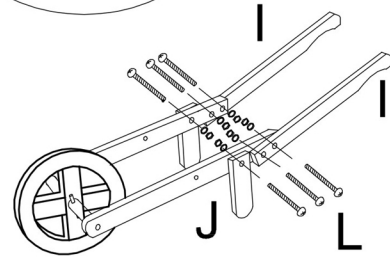

### ■ Parts list

	Side Board(A) _____	2pcs
	Back Board(B) _____	1pc
	Front Board(C) _____	1pc
	Bottom Board(D) _____	1pc
	Wheel(E) _____	1pc
	Axle (F) _____	1pc
	Wood Dowel(G) _____	2pcs
	Wheel Frame(H) _____	2pcs
	Handle(I) _____	2pcs
	Leg(J) _____	2pcs
	Small Bolt,nut,washer(6x40mm) (K) _____	8pcs
	Large Bolt,nut,washer(6x50mm) (L) _____	6pcs
	Screws(4x30mm) (M) _____	10pcs

### ■ How to assemble

Fig. 1  
Attach the Side Board (A)  
to the Back Board (B) using  
8pcs of small  
Bolt,nut,washers (K)

Fig. 2  
Secure the Bottom Board(D)  
to the Wheel Barrow body  
with 4pcs Screws (M)

Fig. 3  
 Insert axel (F) through the Wheel (E) and secure the wheel by inserting the 2 Wood Dowel (G) into the holes in the Axle. Attach the Wheel Frames(H) to the Axle as shown using 2 screws (M).

Fig. 4  
 Attach the Handles (I) and Leg (J) to the Wheel Frame (H), using 6pcs of Large Bolt,nut,washers (L)

Fig. 5  
 Attach the Wheel Barrow body to the Wheel Frame(H) using 4pcs of Screws (M)

Fig. 6  
 Assembly is complete.

US

001-877-644-9366  
customerservice@aosom.com

CA

001-855-537-6088  
customerservice@aosom.ca