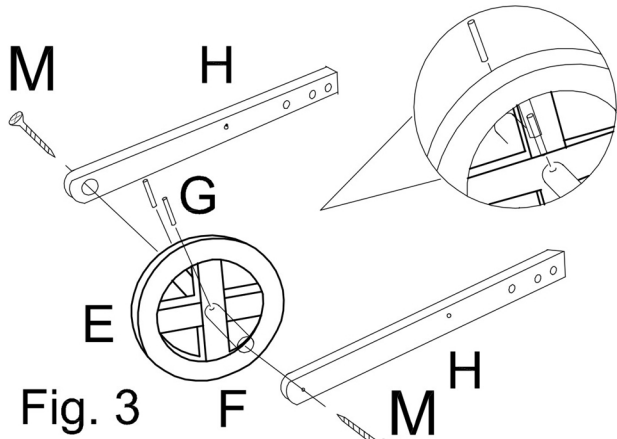

### ■ Parts list

	Side Board(A) _____	2pcs
	Back Board(B) _____	1pc
	Front Board(C) _____	1pc
	Bottom Board(D) _____	1pc
	Wheel(E) _____	1pc
	Axle (F) _____	1pc
	Wood Dowel(G) _____	2pcs
	Wheel Frame(H) _____	2pcs
	Handle(I) _____	2pcs
	Leg(J) _____	2pcs
	Small Bolt,nut,washer(6x40mm) (K) _____	8pcs
	Large Bolt,nut,washer(6x50mm) (L) _____	6pcs
	Screws(4x30mm) (M) _____	10pcs

### ■ How to assemble

Fig. 1  
Attach the Side Board (A)  
to the Back Board (B) using  
8pcs of small  
Bolt,nut,washers (K)

Fig. 2  
Secure the Bottom Board(D)  
to the Wheel Barrow body  
with 4pcs Screws (M)

Fig. 3  
 Insert axel (F) through the Wheel (E) and secure the wheel by inserting the 2 Wood Dowel (G) into the holes in the Axle. Attach the Wheel Frames(H) to the Axle as shown using 2 screws (M).

Fig. 4  
 Attach the Handles (I) and Leg (J) to the Wheel Frame (H), using 6pcs of Large Bolt,nut,washers (L)