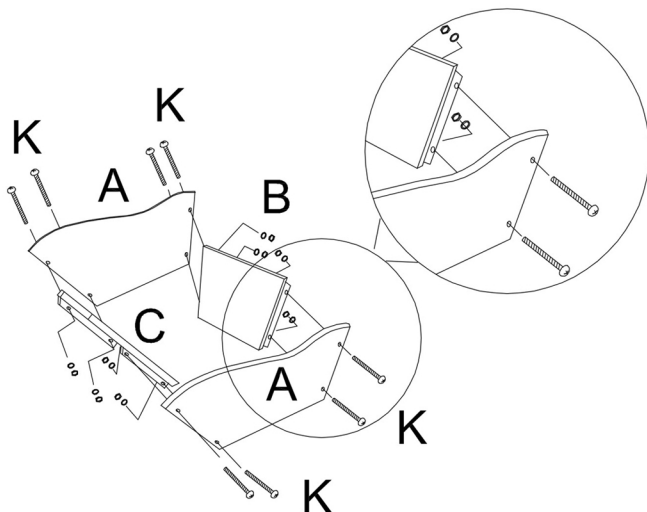

### ■ Parts list

	Side Board(A) _____	2pcs
	Back Board(B) _____	1pc
	Front Board(C) _____	1pc
	Bottom Board(D) _____	1pc
	Wheel(E) _____	1pc
	Axle (F) _____	1pc
	Wood Dowel(G) _____	2pcs
	Wheel Frame(H) _____	2pcs
	Handle(I) _____	2pcs
	Leg(J) _____	2pcs
	Small Bolt,nut,washer(6x40mm) (K) _____	8pcs
	Large Bolt,nut,washer(6x50mm) (L) _____	6pcs
	Screws(4x30mm) (M) _____	10pcs

### ■ How to assemble

Fig. 1  
Attach the Side Board (A)  
to the Back Board (B) using  
8pcs of small  
Bolt,nut,washers (K)

Fig. 2  
Secure the Bottom Board(D)  
to the Wheel Barrow body  
with 4pcs Screws (M)

Fig. 3  
 Insert axel (F) through the Wheel (E) and secure the wheel by inserting the 2 Wood Dowel (G) into the holes in the Axle. Attach the Wheel Frames(H) to the Axle as shown using 2 screws (M).

Fig. 4  
 Attach the Handles (I) and Leg (J) to the Wheel Frame (H), using 6pcs of Large Bolt,nut,washers (L)