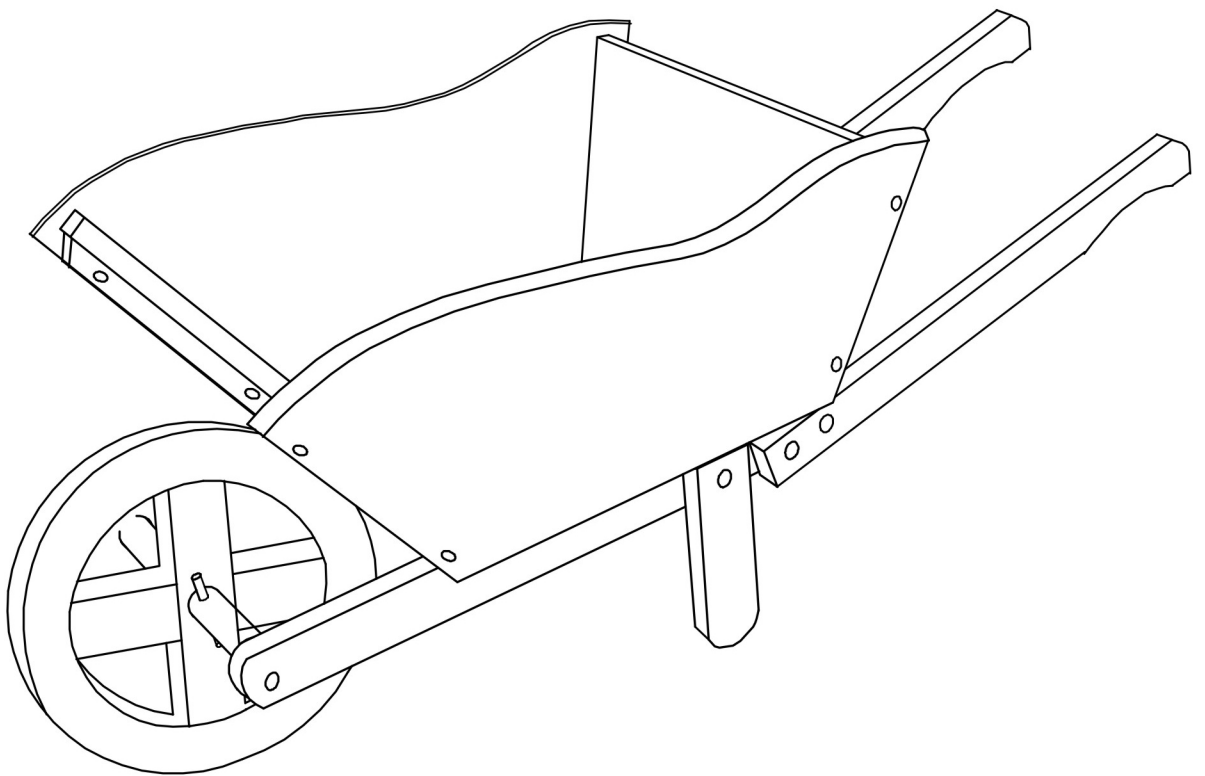

845-276

C000000

ASSEMBLY INSTRUCTION

### ■ Parts list

	Side Board(A) _____	2pcs
	Back Board(B) _____	1pc
	Front Board(C) _____	1pc
	Bottom Board(D) _____	1pc
	Wheel(E) _____	1pc
	Axle (F) _____	1pc
	Wood Dowel(G) _____	2pcs
	Wheel Frame(H) _____	2pcs
	Handle(I) _____	2pcs
	Leg(J) _____	2pcs
	Small Bolt,nut,washer(6x40mm) (K) _____	8pcs
	Large Bolt,nut,washer(6x50mm) (L) _____	6pcs
	Screws(4x30mm) (M) _____	10pcs

### ■ How to assemble

Fig. 1  
Attach the Side Board (A)  
to the Back Board (B) using  
8pcs of small  
Bolt,nut,washers (K)

Fig. 2  
Secure the Bottom Board(D)  
to the Wheel Barrow body  
with 4pcs Screws (M)