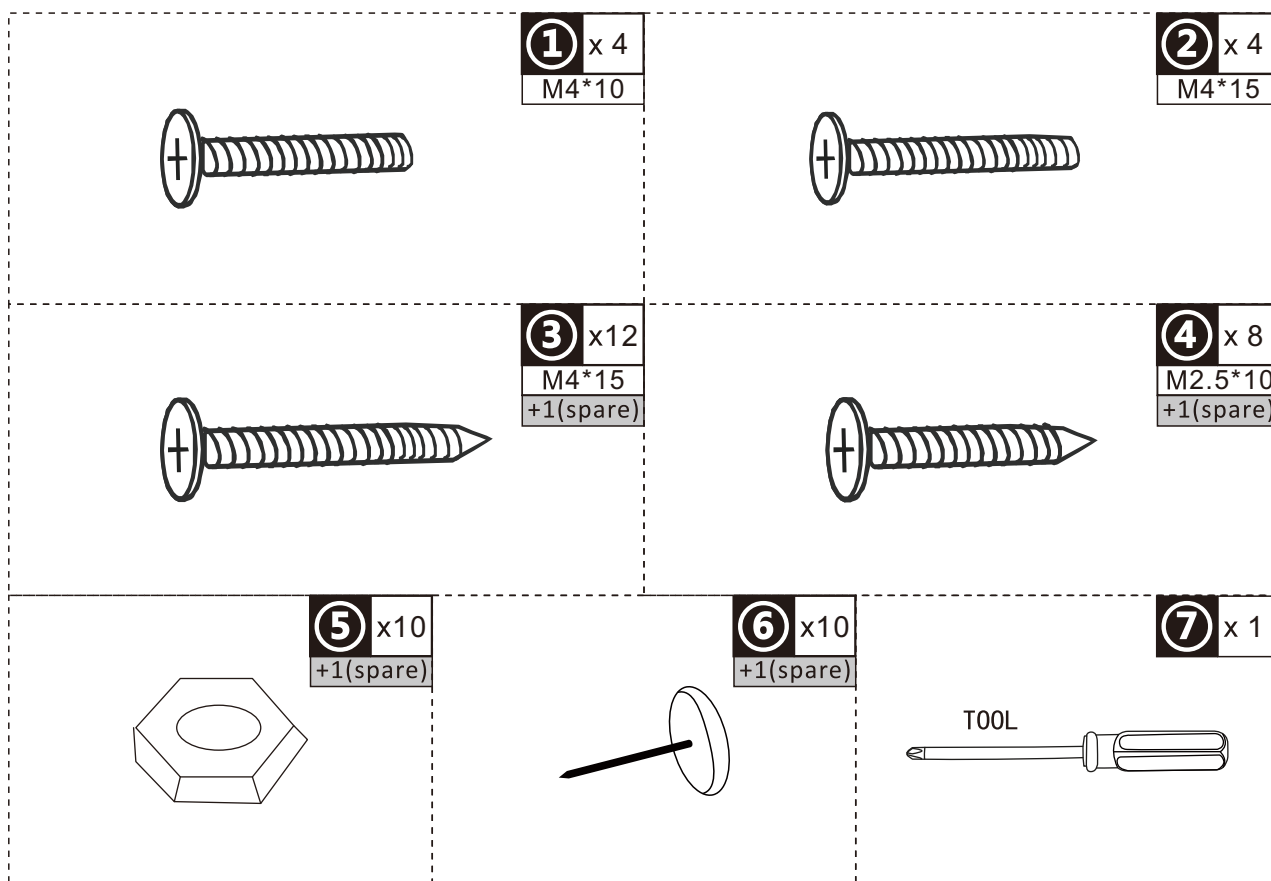

INbmb142_GL

845-632

IMPORTANT, RETAIN FOR FUTURE REFERENCE: READ CAREFULLY

ASSEMBLY & INSTRUCTION MANUAL

PARTS

HARDWARE

② M4 x 15 mm x 6 Pieces 

② M4 x 15 mm x 6 Pieces 

03

04

④ M2.5x10 mm x 8 Pieces 

05

① M4x 10 mm x 2 Pieces 

② M4x 15 mm x 2 Pieces 

④ x 2 Pieces 

06

① M4x 10 mm x 2 Pieces 

② M4x 15 mm x 2 Pieces 

④ x 2 Pieces 

⑤ x 10 Pieces 