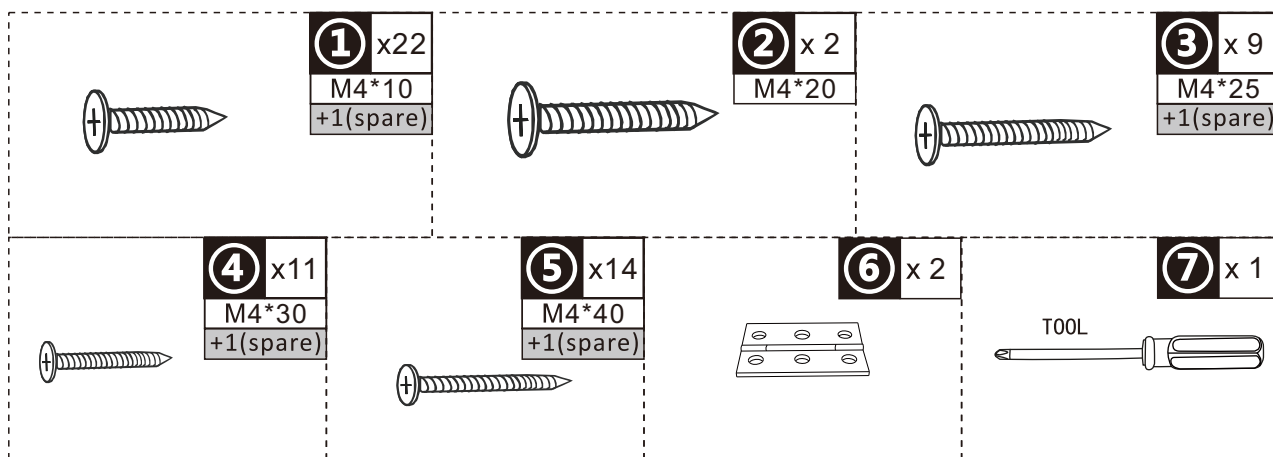

INbme018_GL

845-628

IMPORTANT, RETAIN FOR FUTURE REFERENCE: READ CAREFULLY

ASSEMBLY & INSTRUCTION MANUAL

PARTS

HARDWARE

④ M4 x 40 mm x 14 Pieces 

01

④ M4 x 30 mm x 4 Pieces 

02

② M4 x 20 mm x 2 Pieces 

④ M4 x 30 mm x 6 Pieces 

③ M4 x 25 mm x 9 Pieces 

① M2 x 1 mm x 6 Pieces 

④ M4 x 30 mm x 1 Pieces 

① M2 x 10 mm x 16 Pieces 