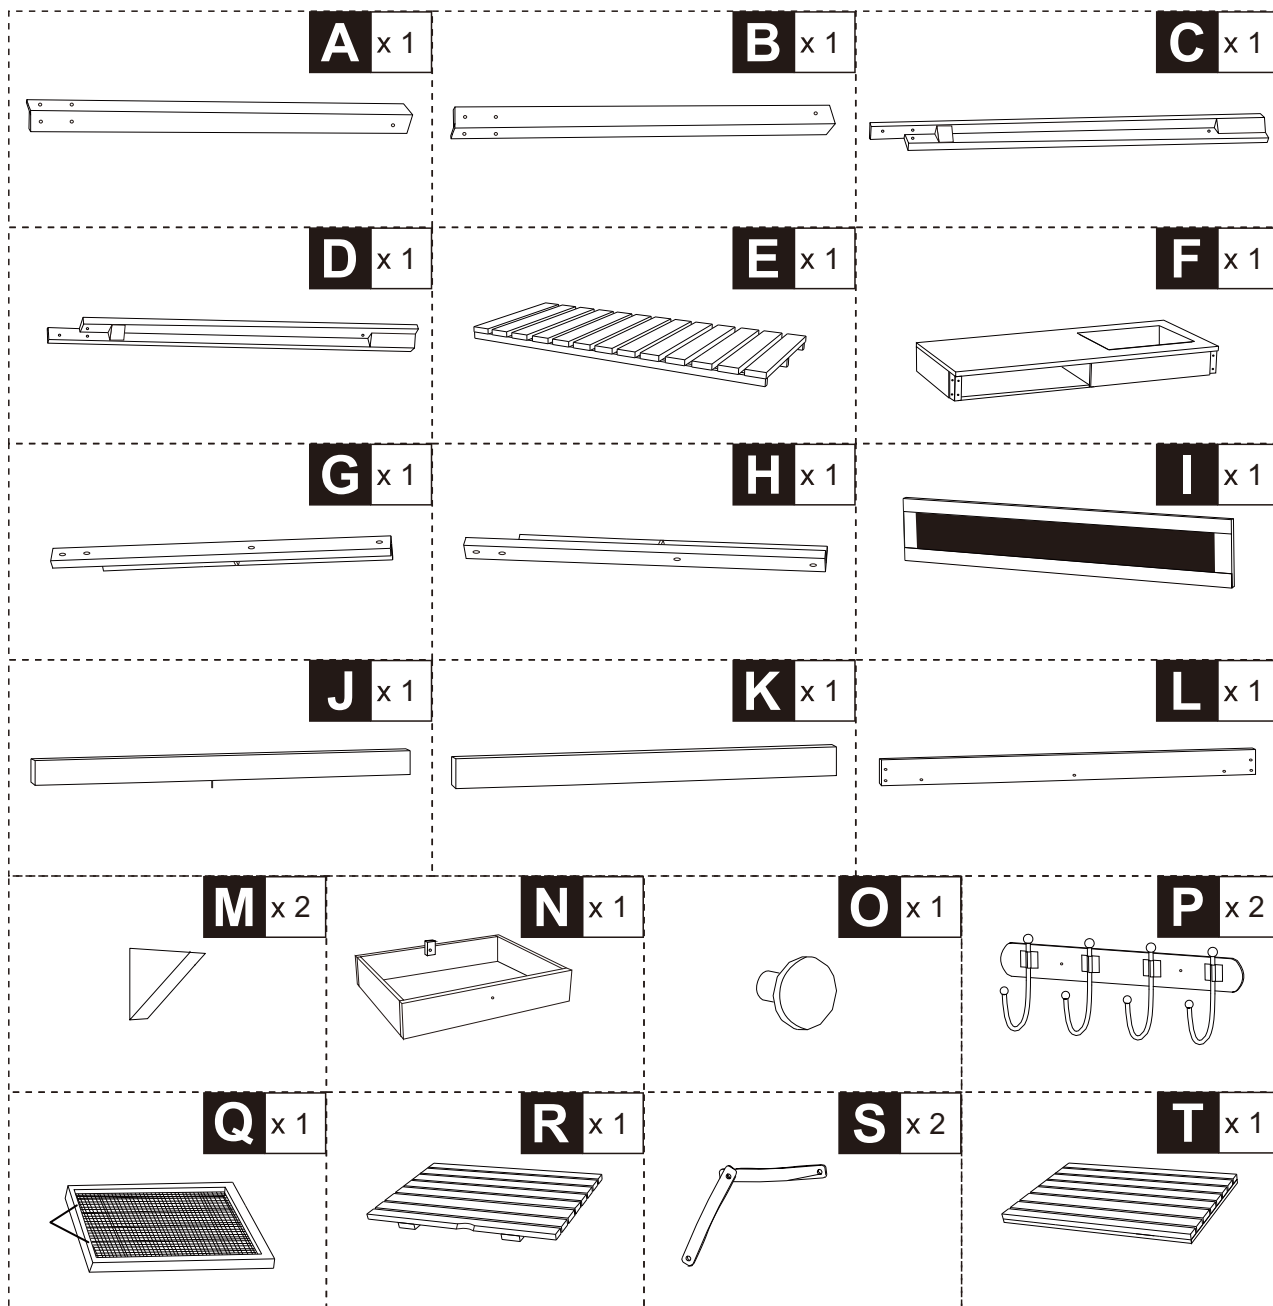

INbme018_GL

845-628

IMPORTANT, RETAIN FOR FUTURE REFERENCE: READ CAREFULLY

ASSEMBLY & INSTRUCTION MANUAL

PARTS

HARDWARE

④ M4 x 40 mm x 14 Pieces 

01

④ M4 x 30 mm x 4 Pieces 

02

② M4 x 20 mm x 2 Pieces 

④ M4 x 30 mm x 6 Pieces 

③ M4 x 25 mm x 9 Pieces 

① M2 x 1 mm x 6 Pieces 

④ M4 x 30 mm x 1 Pieces 

① M2 x 10 mm x 16 Pieces 