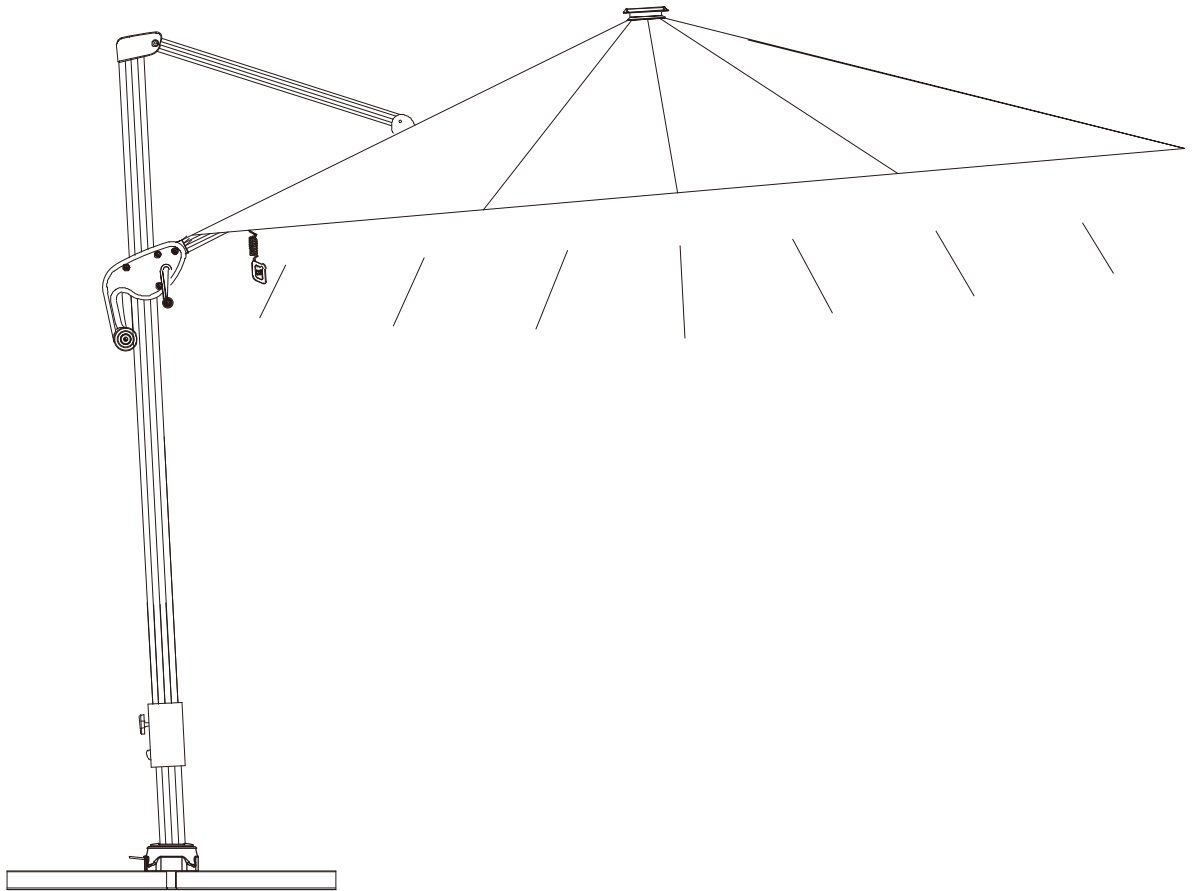

INbpc027V04_GL

84D-110V02

IMPORTANT, RETAIN FOR FUTURE REFERENCE: READ CAREFULLY

ASSEMBLY & INSTRUCTION MANUAL

Tips: Please do not use in strong winds to avoid damage. When not in use, please remove the umbrella and store it to keep dry.

PARTS

HARDWARE

2 ↑

please shake off the umbrella cloth before use

P →

1 →

The structure here is specially designed for a 3-degree tilt to enhance the stability of the umbrella. Please don't mistake the product for a defect.