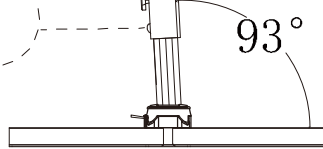

PARTS

HARDWARE

2 ↑

please shake off the umbrella cloth before use

P →

1 →

The structure here is specially designed for a 3-degree tilt to enhance the stability of the umbrella. Please don't mistake the product for a defect.