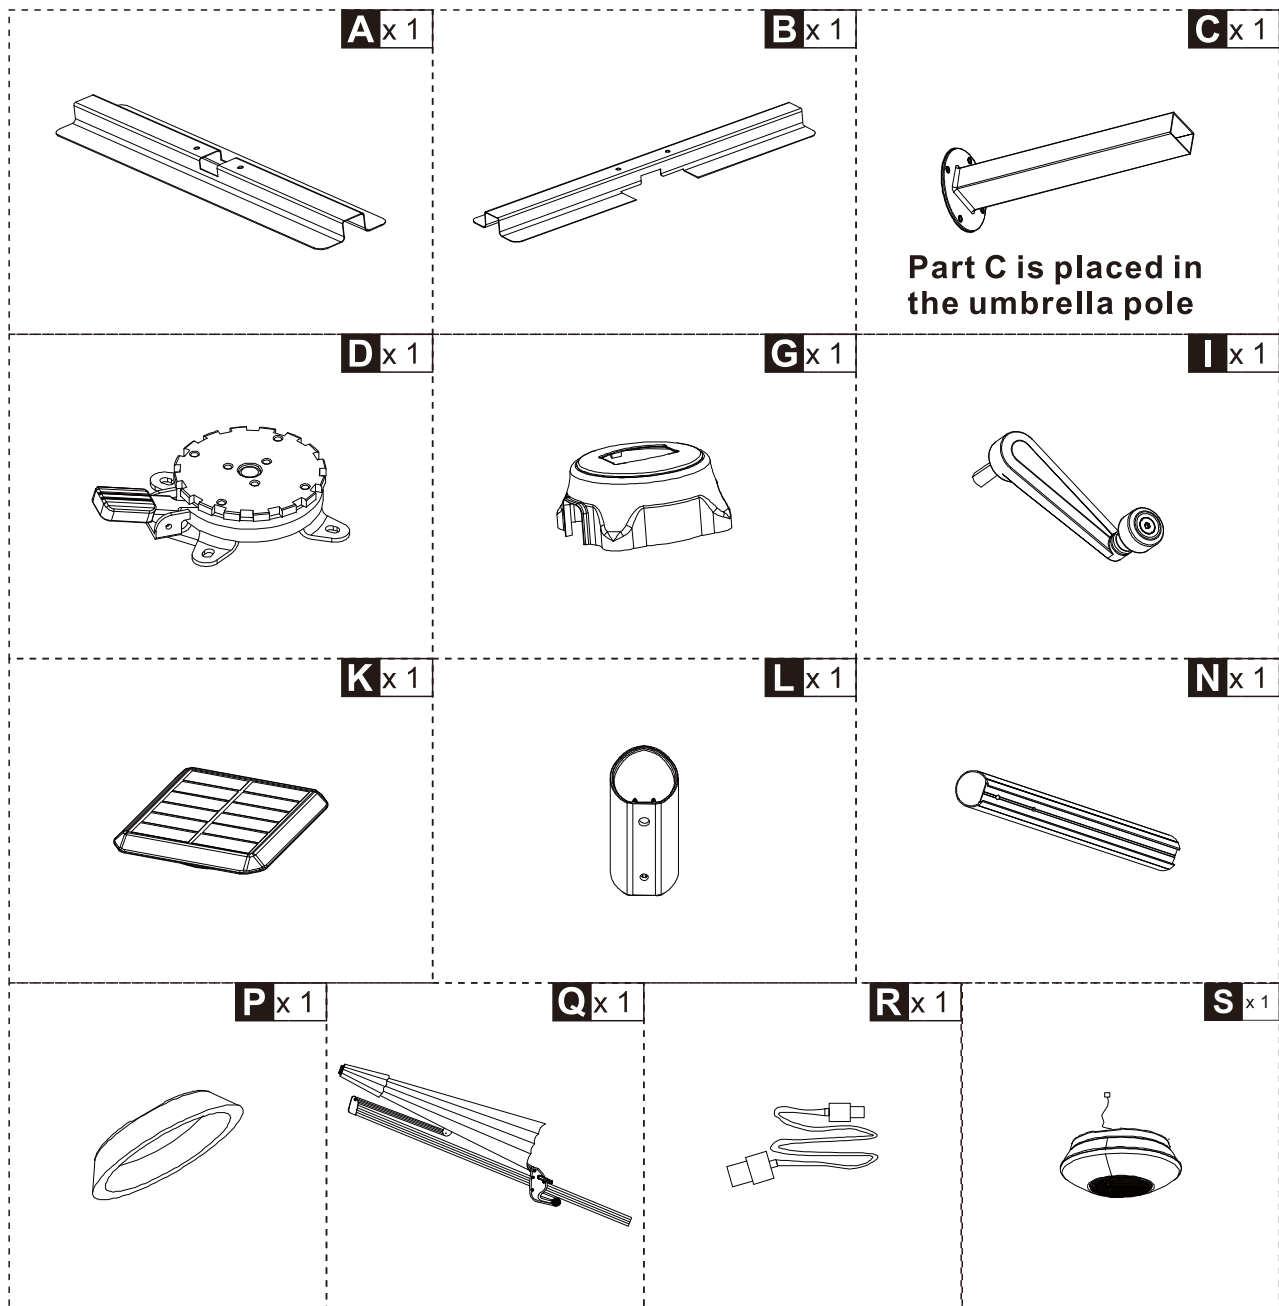

INbpc027V04_GL

84D-110V02

IMPORTANT, RETAIN FOR FUTURE REFERENCE: READ CAREFULLY

ASSEMBLY & INSTRUCTION MANUAL

Tips: Please do not use in strong winds to avoid damage. When not in use, please remove the umbrella and store it to keep dry.

PARTS

HARDWARE

2 ↑

please shake off the umbrella cloth before use

P →

1 →

The structure here is specially designed for a 3-degree tilt to enhance the stability of the umbrella. Please don't mistake the product for a defect.