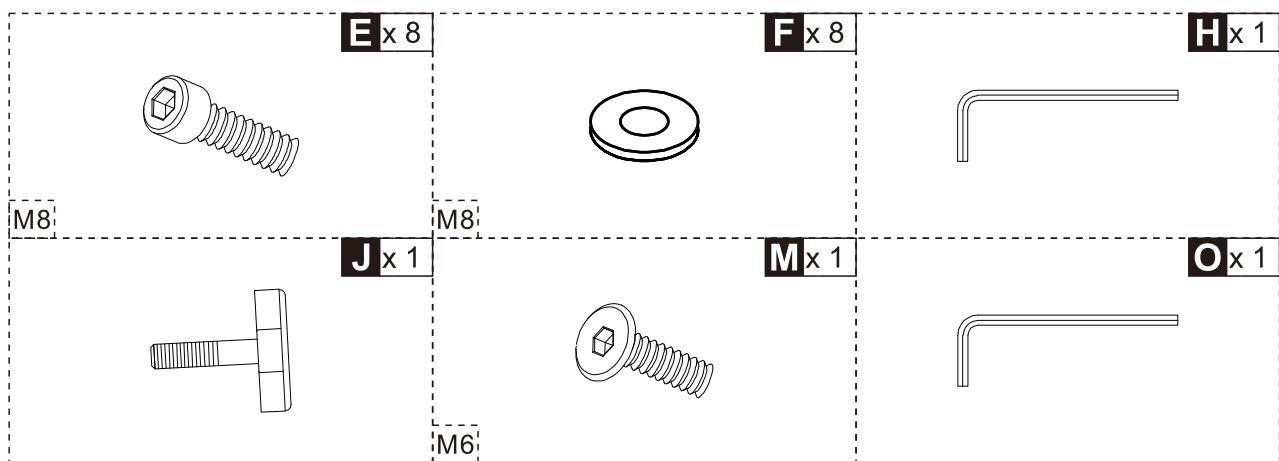

PARTS

HARDWARE

2 ↑

please shake off the umbrella cloth before use

P →

1 →

The structure here is specially designed for a 3-degree tilt to enhance the stability of the umbrella. Please don't mistake the product for a defect.