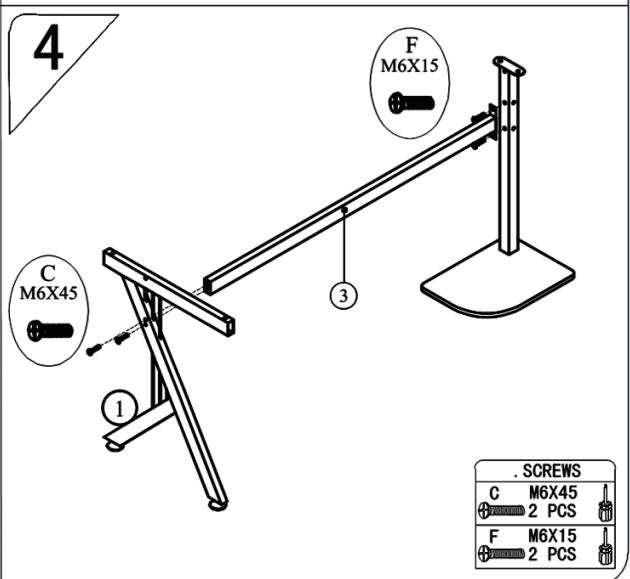

 NEED TWO PEOPLE INSTALL

MODEL: A2-0081/920-060

PART	QTY.	ITEM	
(A)	1	M8X35	
(B)	5	M6X60	
(C)	9	M6X45	
(D)	4	M6X35	
(E)	8	M6X25	
(F)	4	M6X15	

PART	QTY.	ITEM	
(G)	2	M6X10	
(H)	4		
(I)	4		
(J)			
(K)			
(L)			

5

SCREWS
 C M6X45 2 PCS
 F M6X15 2 PCS

6

SCREWS
 C M6X45 1 PCS
 B M6X60 1 PCS

7

SCREWS
 C M6X45 4 PCS

8

SCREWS
 E M6X25 8 PCS

9

SCREWS
 G M6X10 2 PCS
 D M6X35 4 PCS
 B M6X60 4 PCS

10