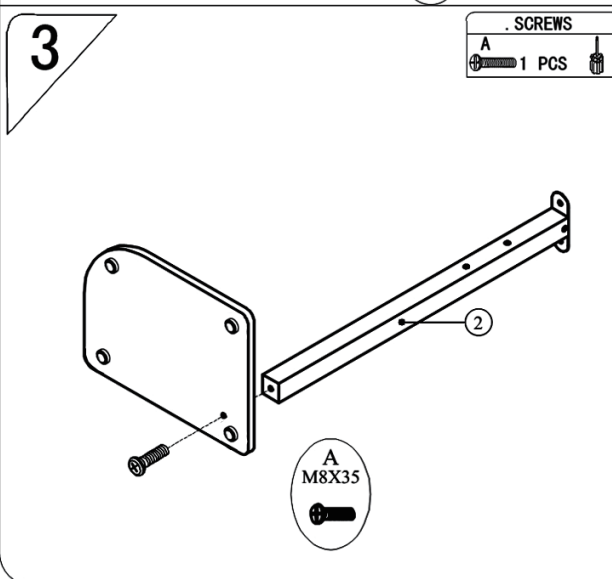

 NEED TWO PEOPLE INSTALL

MODEL: A2-0081/920-060

PART	QTY.	ITEM	
(A)	1	M8X35	
(B)	5	M6X60	
(C)	9	M6X45	
(D)	4	M6X35	
(E)	8	M6X25	
(F)	4	M6X15	

PART	QTY.	ITEM	
(G)	2	M6X10	
(H)	4		
(I)	4		
(J)			
(K)			
(L)			

5

SCREWS
 C M6X45 2 PCS
 F M6X15 2 PCS

6

SCREWS
 C M6X45 1 PCS
 B M6X60 1 PCS

7

SCREWS
 C M6X45 4 PCS

8

SCREWS
 E M6X25 8 PCS