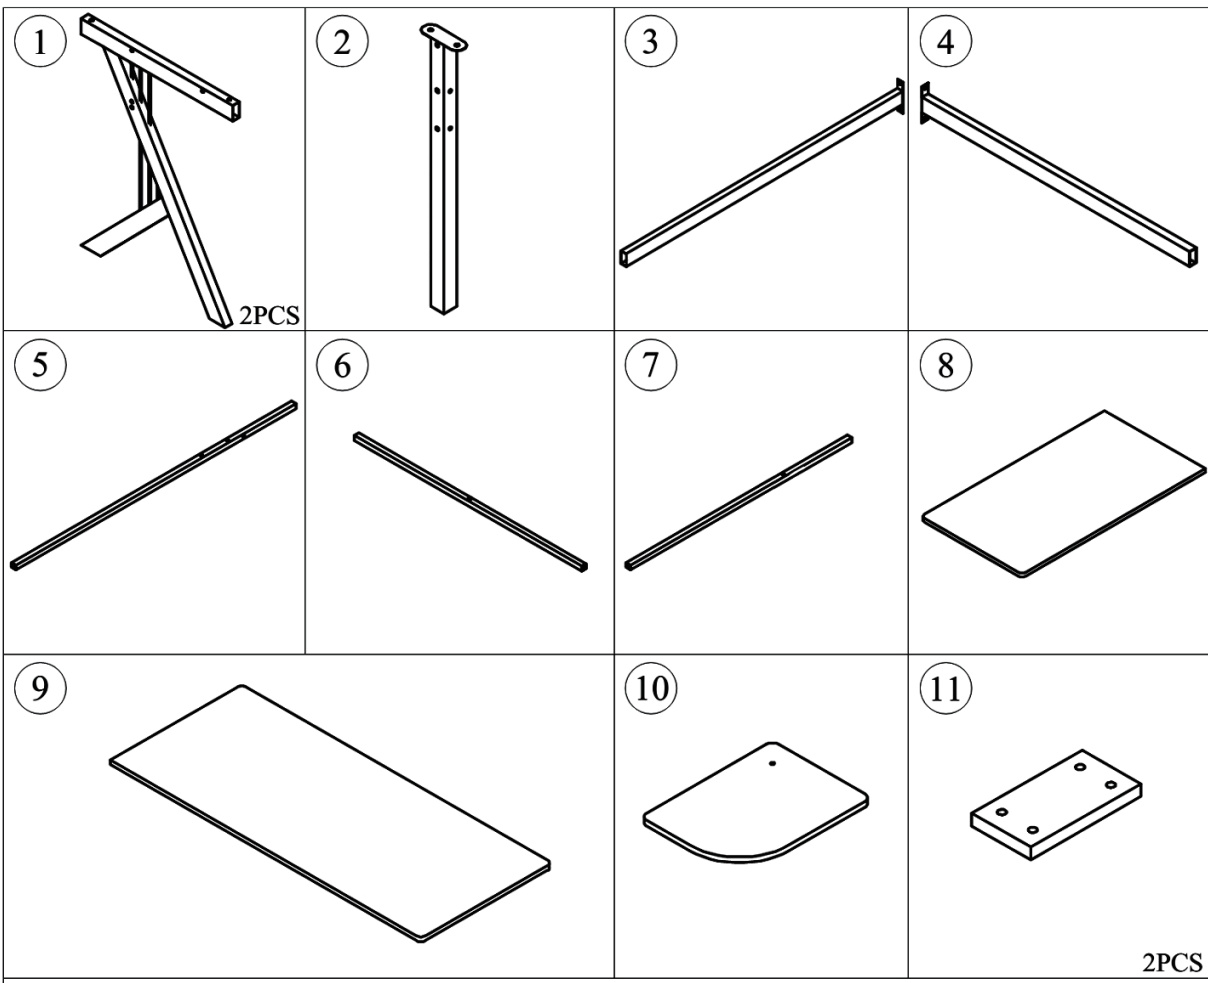

 NEED TWO PEOPLE INSTALL

MODEL: A2-0081/920-060

PART	QTY.	ITEM	
(A)	1	M8X35	
(B)	5	M6X60	
(C)	9	M6X45	
(D)	4	M6X35	
(E)	8	M6X25	
(F)	4	M6X15	

PART	QTY.	ITEM	
(G)	2	M6X10	
(H)	4		
(I)	4		
(J)			
(K)			
(L)			

5

SCREWS
 C M6X45 2 PCS
 F M6X15 2 PCS

6

SCREWS
 C M6X45 1 PCS
 B M6X60 1 PCS

7

SCREWS
 C M6X45 4 PCS

8

SCREWS
 E M6X25 8 PCS

9

SCREWS
 G M6X10 2 PCS
 D M6X35 4 PCS
 B M6X60 4 PCS

10