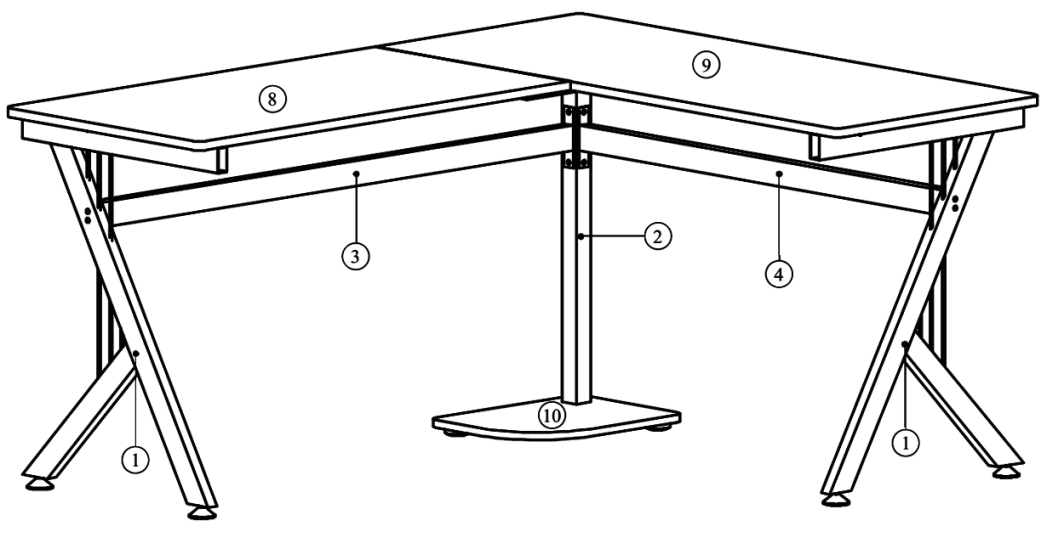

 NEED TWO PEOPLE INSTALL

MODEL: A2-0081/920-060

PART	QTY.	ITEM	
(A)	1	M8X35	
(B)	5	M6X60	
(C)	9	M6X45	
(D)	4	M6X35	
(E)	8	M6X25	
(F)	4	M6X15	

PART	QTY.	ITEM	
(G)	2	M6X10	
(H)	4		
(I)	4		
(J)			
(K)			
(L)			