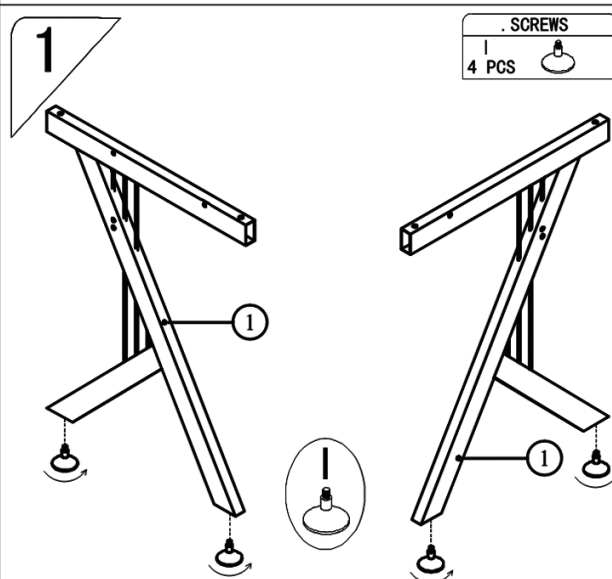

 NEED TWO PEOPLE INSTALL

MODEL: A2-0081/920-060

PART	QTY.	ITEM	
(A)	1	M8X35	
(B)	5	M6X60	
(C)	9	M6X45	
(D)	4	M6X35	
(E)	8	M6X25	
(F)	4	M6X15	

PART	QTY.	ITEM	
(G)	2	M6X10	
(H)	4		
(I)	4		
(J)			
(K)			
(L)			