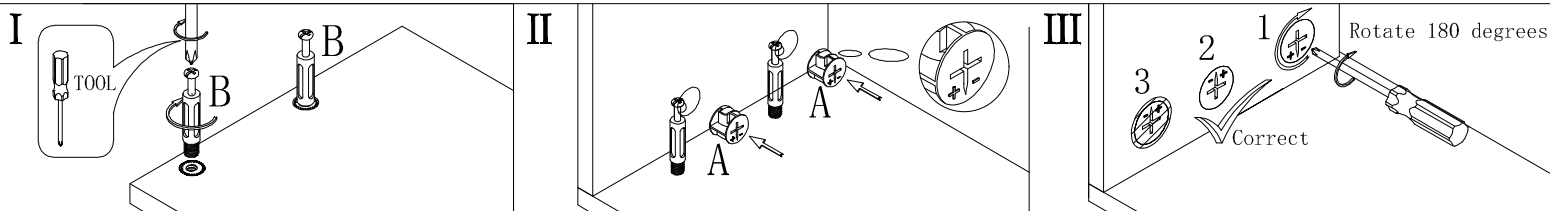

(L) 600\* (W) 400\* (H) 1500

2 Persons

2 hours

READ AND SAVE THIS INSTRUCTION FOR FUTURE USE

ASSEMBLY INSTRUCTIONS

Disassembly and installation of accessories

A	56PCS	B	56PCS	C	4PCS	D	12PCS	E	12PCS	F	76PCS	G	4PCS	H	6PCS
15*10mm		6*28mm				ø10*10mm		ø3.5*50mm		ø3.5*14mm		ø7*38mm			
I	6PCS	J	12PCS	K	1PC	L	3PCS	M	3PCS	N	3PCS	O	3PCS		
15*10mm		4*18mm		M4											