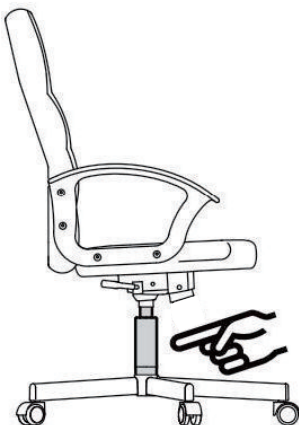

Vinsetto

INcba062V02_UK_FR_ES_DE_IT

921-187_921-187V70

IMPORTANT, RETAIN FOR FUTURE REFERENCE: READ CAREFULLY

ASSEMBLY & INSTRUCTION MANUAL

OFFICE CHAIR

IMPORTANT, RETAIN FOR FUTURE REFERENCE: READ CAREFULLY SAFETY INFORMATION

- The intended use: This product is intended for indoor use only. Used for work and study.
- Maximum weight: 120 KG
- To prevent the chair falling, make sure that the weight is evenly distributed.
- Remove all parts from the box and make sure all parts are included before assembly.
- Keep your feet always on the floor and do not press your head on the headrest when you recline the chair.
- When you adjust the backrest, make sure your fingers are safe and out of harm's way.
- To avoid damage, never pull fast and strongly in your house.
- This chair is designed to sit only and nothing else.
- Don't use it as a base or as a ladder.
- Don't sit in the arms of the chair.
- This chair is designed to seat only one person at same time.
- If some parts are missing, damaged or worn, stop using it immediately.
- Avoid direct sunlight on the chair so that the plastic components won't become brittle.
- Your chair is equipped with rollers for textile floor coverings. If the chair is used on hard floors, e.g. hardwood floors, laminate, PVC, or tile, the rollers should be replaced for safety purposes, since these floors require the use of different rollers.

Warning! Only trained personnel may replace or repair components for height adjustment of seating furniture with energy storage.

MAINTENANCE INSTRUCTIONS

- Clean with vacuum cleaner.
- Wipe with a fabric dampened with water.