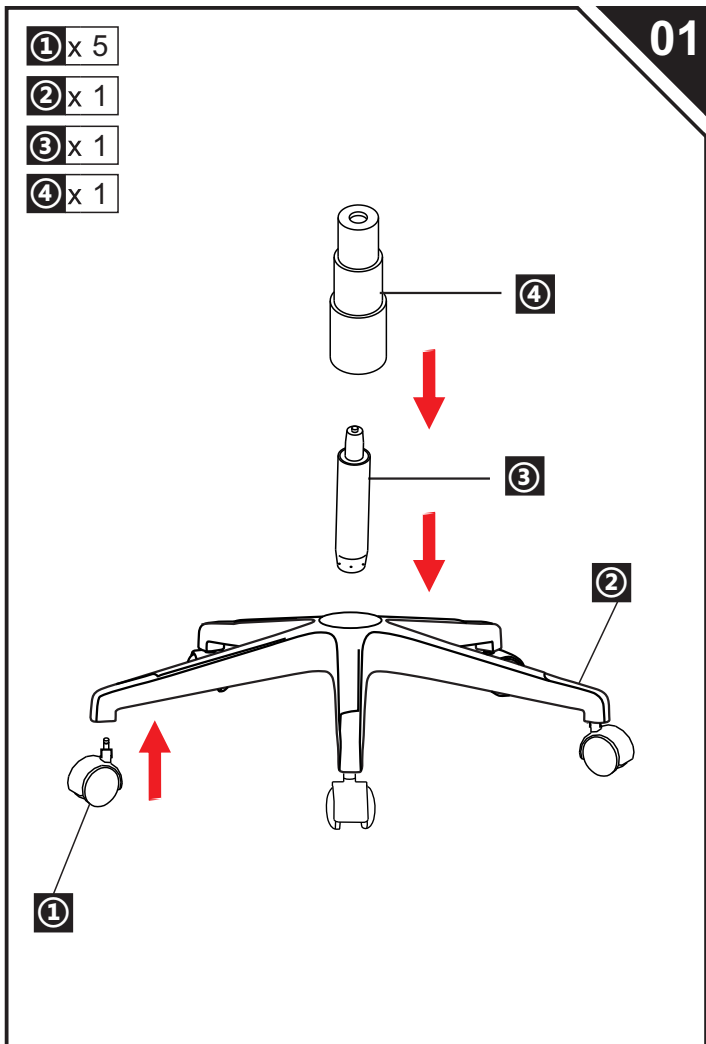

Vinsetto

US CA C00000

921-242

ASSEMBLY INSTRUCTION

 ① x 5	 ⑤ x 1	 ⑨ x 4
 ② x 1	 ⑥ x 1	M6*20:  ⑩ x 8
 ③ x 1	 ⑦ x 1	M6*25:  ⑪ x 8
 ④ x 1	 ⑧ x 1	 ⑫ x 1
		 ⑬ x 1

US

001-877-644-9366
customerservice@aosom.com

CA