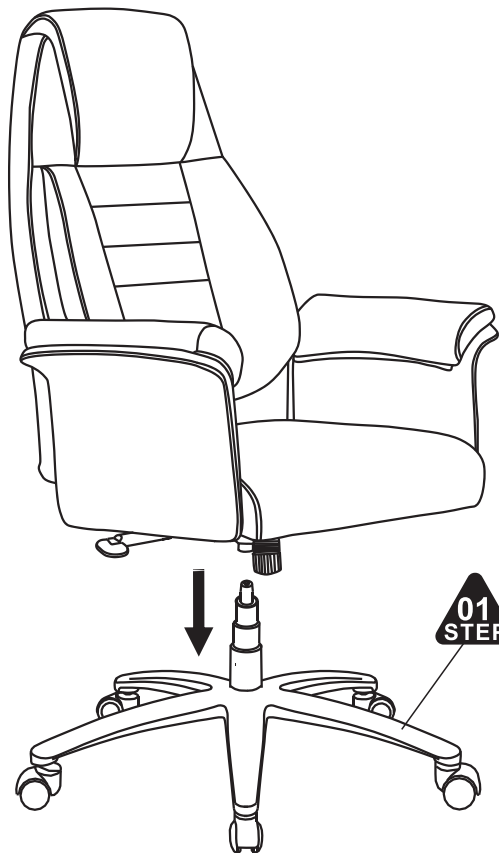

03

⑦ x 1

⑧ x 1

⑫ x 4

04

⑨ x 1

⑪ x 8

05

Done