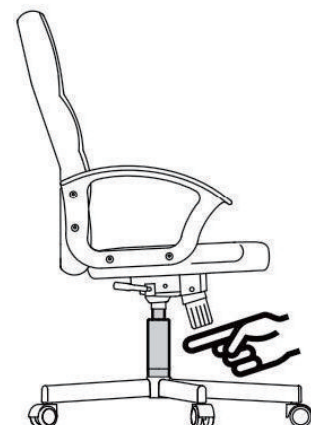

Warning! Only trained personnel may replace or repair components for height adjustment of seating furniture with energy storage.

MAINTENANCE INSTRUCTIONS

- Clean with vacuum cleaner.
- Wipe with a fabric dampened with water.

IMPORTER

MH STAR UK LTD
Unit 27, Perivale Park,
Horsenden lane South
Perivale, UB6 7RH