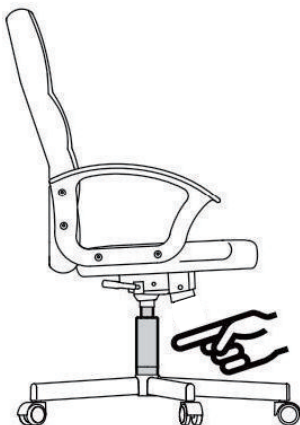

INcba142V01_UK_FR_ES_DE_IT

921-349_921-349V70

IMPORTANT, RETAIN FOR FUTURE REFERENCE: READ CAREFULLY

ASSEMBLY & INSTRUCTION MANUAL

OFFICE CHAIR

IMPORTANT, RETAIN FOR FUTURE REFERENCE: READ CAREFULLY SAFETY INFORMATION

- The intended use: This product is intended for indoor use only. Used for work and study.
- Maximum weight: 140 KG
- To prevent the chair falling, make sure that the weight is evenly distributed.
- Remove all parts from the box and make sure all parts are included before assembly.
- Keep your feet always on the floor and do not press your head on the headrest when you recline the chair.
- When you adjust the backrest, make sure your fingers are safe and out of harm's way.
- To avoid damage, never pull fast and strongly in your house.
- This chair is designed to sit only and nothing else.
- Don't use it as a base or as a ladder.
- Don't sit in the arms of the chair.
- This chair is designed to seat only one person at same time.
- If some parts are missing, damaged or worn, stop using it immediately.
- Avoid direct sunlight on the chair so that the plastic components won't become brittle.
- Your chair is equipped with rollers for textile floor coverings. If the chair is used on hard floors, e.g. hardwood floors, laminate, PVC, or tile, the rollers should be replaced for safety purposes, since these floors require the use of different rollers.

Warning! Only trained personnel may replace or repair components for height adjustment of seating furniture with energy storage.

MAINTENANCE INSTRUCTIONS

- Clean with vacuum cleaner.
- Wipe with a fabric dampened with water.