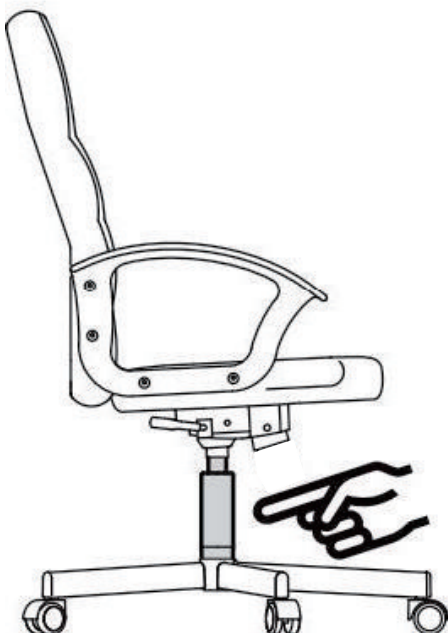

IMPORTANT, RETAIN FOR FUTURE REFERENCE: READ CAREFULLY

SAFETY INFORMATION

- The intended use: This product is intended for indoor use only. Used for work and study.
- Maximum weight: 150 KG
- To prevent the chair falling, make sure that the weight is evenly distributed.
- Remove all parts from the box and make sure all parts are included before assembly.
- Keep your feet always on the floor and do not press your head on the headrest when you recline the chair.
- When you adjust the backrest, make sure your fingers are safe and out of harm's way.
- To avoid damage, never pull fast and strongly in your house.
- This chair is designed to sit only and nothing else.
- Don't use it as a base or as a ladder.
- Don't sit in the arms of the chair.
- This chair is designed to seat only one person at same time.
- If some parts are missing, damaged or worn, stop using it immediately.
- Avoid direct sunlight on the chair so that the plastic components won't become brittle.
- Your chair is equipped with rollers for textile floor coverings. If the chair is used on hard floors, e.g. hardwood floors, laminate, PVC, or tile, the rollers should be replaced for safety purposes, since these floors require the use of different rollers.

Warning! Only trained personnel may replace or repair components for height adjustment of seating furniture with energy storage.

MAINTENANCE INSTRUCTIONS

- Clean with vacuum cleaner.
- Wipe with a fabric dampened with water.