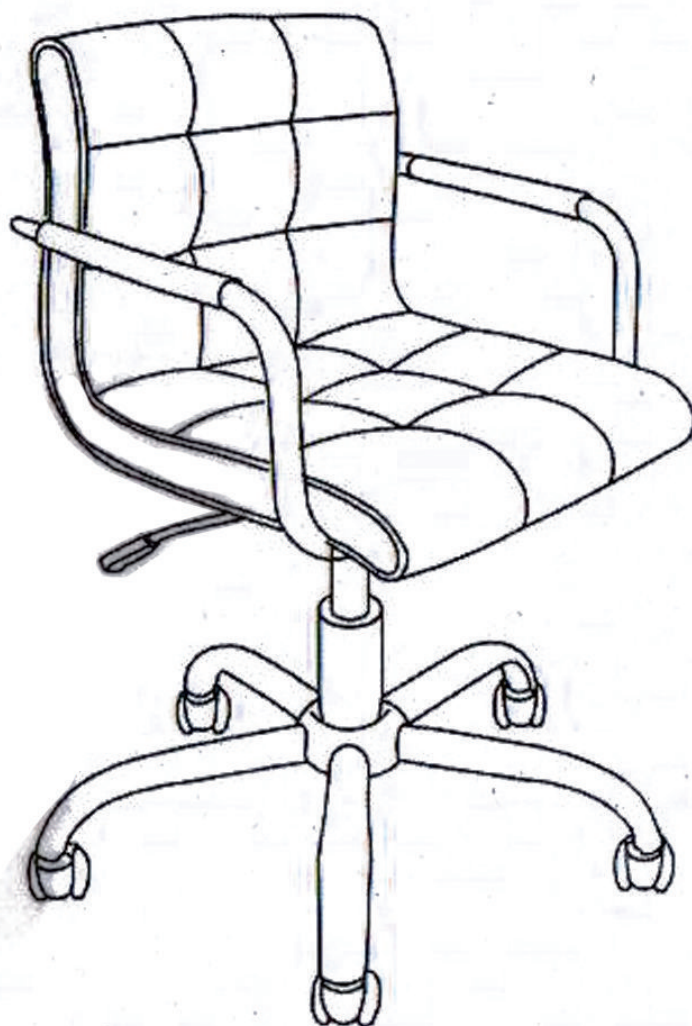

Vinsetto

INcba180V02_US_CA

EN_IMPORTANT, RETAIN FOR FUTURE REFERENCE: READ CAREFULLY.

FR_IMPORTANT: A LIRE ATTENTIVEMENT ET À CONSERVER POUR CONSULTATION ULTÉRIEURE.

ES_IMPORTANTE, LEA Y GUARDE PARA FUTURAS REFERENCIAS.

DE_WICHTIG! SORGFÄLTIG LESEN UND FÜR SPÄTER NACHSCHLAGEN AUFBEWAHREN.

IT_IMPORTANTE! CONSERVARE IL PRESENTE MANUALE PER FUTURO RIFERIMENTO E LEGGERLO ATTENTAMENTE.