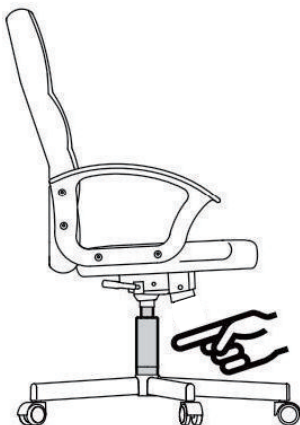

IMPORTANT, RETAIN FOR FUTURE REFERENCE: READ CAREFULLY SAFETY INFORMATION

- The intended use: This product is intended for indoor use only. Used for work and study.
- Maximum weight: 136 KG
- To prevent the chair falling, make sure that the weight is evenly distributed.
- Remove all parts from the box and make sure all parts are included before assembly.
- Keep your feet always on the floor and do not press your head on the headrest when you recline the chair.
- When you adjust the backrest, make sure your fingers are safe and out of harm's way.
- To avoid damage, never pull fast and strongly in your house.
- This chair is designed to sit only and nothing else.
- Don't use it as a base or as a ladder.
- Don't sit in the arms of the chair.
- This chair is designed to seat only one person at same time.
- If some parts are missing, damaged or worn, stop using it immediately.
- Avoid direct sunlight on the chair so that the plastic components won't become brittle.
- Your chair is equipped with rollers for textile floor coverings. If the chair is used on hard floors, e.g. hardwood floors, laminate, PVC, or tile, the rollers should be replaced for safety purposes, since these floors require the use of different rollers.

Warning! Only trained personnel may replace or repair components for height adjustment of seating furniture with energy storage.

MAINTENANCE INSTRUCTIONS

- Clean with vacuum cleaner.
- Wipe with a fabric dampened with water.

Importer

MH STAR UK LTD
Unit 27, Perivale Park,
Horsenden lane South
Perivale, UB6 7RH
<https://www.aosom.co.uk>
Made in China