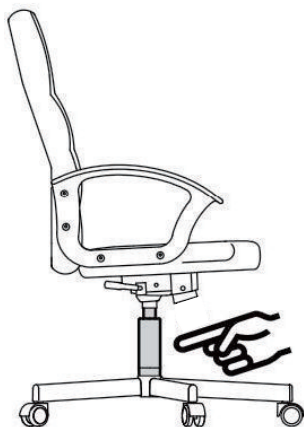

IMPORTANT, RETAIN FOR FUTURE REFERENCE:

READ CAREFULLY

SAFETY INFORMATION

- The intended use: This product is intended for indoor use only. Used for work and study.
- Maximum weight: 120 KG
- To prevent the chair falling, make sure that the weight is evenly distributed.
- Remove all parts from the box and make sure all parts are included before assembly.
- Keep your feet always on the floor and do not press your head on the headrest when you recline the chair.
- When you adjust the backrest, make sure your fingers are safe and out of harm's way.
- To avoid damage, never pull fast and strongly in your house.
- This chair is designed to sit only and nothing else.
- Don't use it as a base or as a ladder.
- Don't sit in the arms of the chair.
- This chair is designed to seat only one person at same time.
- If some parts are missing, damaged or worn, stop using it immediately.
- Avoid direct sunlight on the chair so that the plastic components won't become brittle.
- Your chair is equipped with rollers for textile floor coverings. If the chair is used on hard floors, e.g. hardwood floors, laminate, PVC, or tile, the rollers should be replaced for safety purposes, since these floors require the use of different rollers.

Warning! Only trained personnel may replace or repair components for height adjustment of seating furniture with energy storage.

MAINTENANCE INSTRUCTIONS

- Clean with vacuum cleaner.
- Wipe with a fabric dampened with water.

Importer

MH STAR UK LTD
Unit 27, Perivale Park,
Horsenden lane South
Perivale, UB6 7RH
<https://www.aosom.co.uk>
Made in China