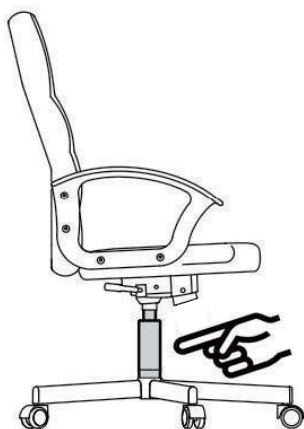

IMPORTANT, RETAIN FOR FUTURE REFERENCE:

READ CAREFULLY

SAFETY INFORMATION

- The intended use: This product is intended for indoor use only. Used for work and study.
- Maximum weight: 120 KG
- To prevent the chair falling, make sure that the weight is evenly distributed.
- Remove all parts from the box and make sure all parts are included before assembly.
- Keep your feet always on the floor and do not press your head on the headrest when you recline the chair.
- When you adjust the backrest, make sure your fingers are safe and out of harm's way.
- To avoid damage, never pull fast and strongly in your house.
- This chair is designed to sit only and nothing else.
- Don't use it as a base or as a ladder.
- Don't sit in the arms of the chair.
- This chair is designed to seat only one person at same time.
- If some parts are missing, damaged or worn, stop using it immediately.
- Avoid direct sunlight on the chair so that the plastic components won't become brittle.
- Your chair is equipped with rollers for textile floor coverings. If the chair is used on hard floors, e.g. hardwood floors, laminate, PVC, or tile, the rollers should be replaced for safety purposes, since these floors require the use of different rollers.

Warning! Only trained personnel may replace or repair components for height adjustment of seating furniture with energy storage.

MAINTENANCE INSTRUCTIONS

- Clean with vacuum cleaner.
- Wipe with a fabric dampened with water.