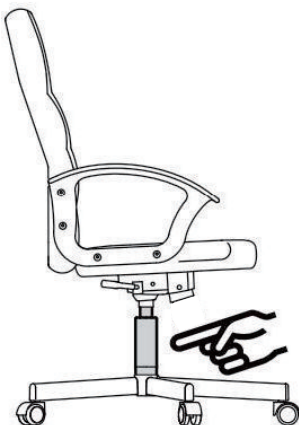

IMPORTANT, RETAIN FOR FUTURE REFERENCE: READ CAREFULLY SAFETY INFORMATION

- The intended use: This product is intended for indoor use only. Used for work and study.
- Maximum weight: 120 KG
- To prevent the chair falling, make sure that the weight is evenly distributed.
- Remove all parts from the box and make sure all parts are included before assembly.
- Keep your feet always on the floor and do not press your head on the headrest when you recline the chair.
- When you adjust the backrest, make sure your fingers are safe and out of harm's way.
- To avoid damage, never pull fast and strongly in your house.
- This chair is designed to sit only and nothing else.
- Don't use it as a base or as a ladder.
- Don't sit in the arms of the chair.
- This chair is designed to seat only one person at same time.
- If some parts are missing, damaged or worn, stop using it immediately.
- Avoid direct sunlight on the chair so that the plastic components won't become brittle.
- Your chair is equipped with rollers for textile floor coverings. If the chair is used on hard floors, e.g. hardwood floors, laminate, PVC, or tile, the rollers should be replaced for safety purposes, since these floors require the use of different rollers.

Warning! Only trained personnel may replace or repair components for height adjustment of seating furniture with energy storage.

MAINTENANCE INSTRUCTIONS

- Clean with vacuum cleaner.
- Wipe with a fabric dampened with water.

Importer

MH STAR UK LTD
Unit 27, Perivale Park,
Horsenden lane South
Perivale, UB6 7RH
<https://www.aosom.co.uk>
Made in China