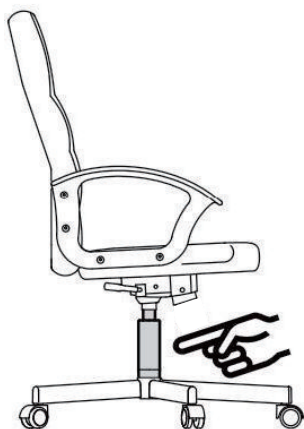

IMPORTANT, RETAIN FOR FUTURE REFERENCE:

READ CAREFULLY

SAFETY INFORMATION

- The intended use: This product is intended for indoor use only. Used for work and study.
- Maximum weight: 120 KG
- To prevent the chair falling, make sure that the weight is evenly distributed.
- Remove all parts from the box and make sure all parts are included before assembly.
- Keep your feet always on the floor and do not press your head on the headrest when you recline the chair.
- When you adjust the backrest, make sure your fingers are safe and out of harm's way.
- To avoid damage, never pull fast and strongly in your house.
- This chair is designed to sit only and nothing else.
- Don't use it as a base or as a ladder.
- Don't sit in the arms of the chair.
- This chair is designed to seat only one person at same time.
- If some parts are missing, damaged or worn, stop using it immediately.
- Avoid direct sunlight on the chair so that the plastic components won't become brittle.
- Your chair is equipped with rollers for textile floor coverings. If the chair is used on hard floors, e.g. hardwood floors, laminate, PVC, or tile, the rollers should be replaced for safety purposes, since these floors require the use of different rollers.

Warning! Only trained personnel may replace or repair components for height adjustment of seating furniture with energy storage.

MAINTENANCE INSTRUCTIONS

- Clean with vacuum cleaner.
- Wipe with a fabric dampened with water.

Importer

MH STAR UK LTD
Unit 27, Perivale Park,
Horsenden lane South
Perivale, UB6 7RH
<https://www.aosom.co.uk>
Made in China