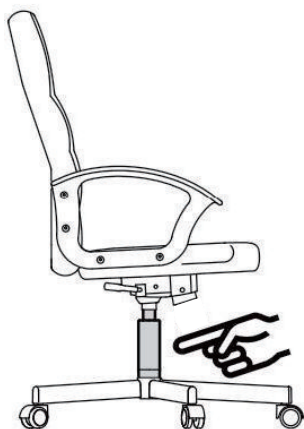

IMPORTANT, RETAIN FOR FUTURE REFERENCE:

READ CAREFULLY

SAFETY INFORMATION

- The intended use: This product is intended for indoor use only. Used for work and study.
- Maximum weight: 180 KG
- To prevent the chair falling, make sure that the weight is evenly distributed.
- Remove all parts from the box and make sure all parts are included before assembly.
- Keep your feet always on the floor and do not press your head on the headrest when you recline the chair.
- When you adjust the backrest, make sure your fingers are safe and out of harm's way.
- To avoid damage, never pull fast and strongly in your house.
- This chair is designed to sit only and nothing else.
- Don't use it as a base or as a ladder.
- Don't sit in the arms of the chair.
- This chair is designed to seat only one person at same time.
- If some parts are missing, damaged or worn, stop using it immediately.
- Avoid direct sunlight on the chair so that the plastic components won't become brittle.
- Your chair is equipped with rollers for textile floor coverings. If the chair is used on hard floors, e.g. hardwood floors, laminate, PVC, or tile, the rollers should be replaced for safety purposes, since these floors require the use of different rollers.

Warning! Only trained personnel may replace or repair components for height adjustment of seating furniture with energy storage.

MAINTENANCE INSTRUCTIONS

- Clean with vacuum cleaner.
- Wipe with a fabric dampened with water.

Importer

MH STAR UK LTD
Unit 27, Perivale Park,
Horsenden lane South
Perivale, UB6 7RH
<https://www.aosom.co.uk>
Made in China