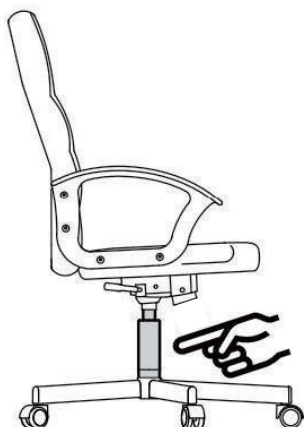

IMPORTANT, RETAIN FOR FUTURE REFERENCE:

READ CAREFULLY

SAFETY INFORMATION

- The intended use: This product is intended for indoor use only. Used for work and study.
- Maximum weight: 125 KG
- To prevent the chair falling, make sure that the weight is evenly distributed.
- Remove all parts from the box and make sure all parts are included before assembly.
- Keep your feet always on the floor and do not press your head on the headrest when you recline the chair.
- When you adjust the backrest, make sure your fingers are safe and out of harm's way.
- To avoid damage, never pull fast and strongly in your house.
- This chair is designed to sit only and nothing else.
- Don't use it as a base or as a ladder.
- Don't sit in the arms of the chair.
- This chair is designed to seat only one person at same time.
- If some parts are missing, damaged or worn, stop using it immediately.
- Avoid direct sunlight on the chair so that the plastic components won't become brittle.
- Your chair is equipped with rollers for textile floor coverings. If the chair is used on hard floors, e.g. hardwood floors, laminate, PVC, or tile, the rollers should be replaced for safety purposes, since these floors require the use of different rollers.

Warning! Only trained personnel may replace or repair components for height adjustment of seating furniture with energy storage.

MAINTENANCE INSTRUCTIONS

- Clean with vacuum cleaner.
- Wipe with a fabric dampened with water.

Importer

MH STAR UK LTD
Unit 27, Perivale Park,
Horsenden lane South
Perivale, UB6 7RH
<https://www.aosom.co.uk>
Made in China