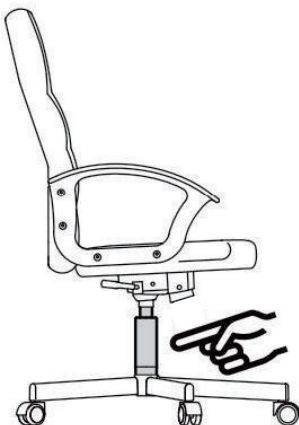

IMPORTANT, RETAIN FOR FUTURE REFERENCE: READ CAREFULLY SAFETY INFORMATION

- The intended use: This product is intended for indoor use only. Used for work and study.
- Maximum weight: 136 KG
- To prevent the chair falling, make sure that the weight is evenly distributed.
- Remove all parts from the box and make sure all parts are included before assembly.
- Keep your feet always on the floor and do not press your head on the headrest when you recline the chair.
- When you adjust the backrest, make sure your fingers are safe and out of harm's way.
- To avoid damage, never pull fast and strongly in your house.
- This chair is designed to sit only and nothing else.
- Don't use it as a base or as a ladder.
- Don't sit in the arms of the chair.
- This chair is designed to seat only one person at same time.
- If some parts are missing, damaged or worn, stop using it immediately.
- Avoid direct sunlight on the chair so that the plastic components won't become brittle.
- Your chair is equipped with rollers for textile floor coverings. If the chair is used on hard floors, e.g. hardwood floors, laminate, PVC, or tile, the rollers should be replaced for safety purposes, since these floors require the use of different rollers.

Warning! Only trained personnel may replace or repair components for height adjustment of seating furniture with energy storage.

MAINTENANCE INSTRUCTIONS

- Clean with vacuum cleaner.
- Wipe with a fabric dampened with water.

Importer

MH STAR UK LTD
Unit 27, Perivale Park,
Horsenden lane South
Perivale, UB6 7RH
<https://www.aosom.co.uk>
Made in China