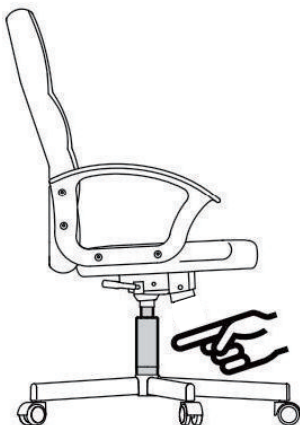

IMPORTANT, RETAIN FOR FUTURE REFERENCE: READ CAREFULLY SAFETY INFORMATION

- The intended use: This product is intended for indoor use only. Used for work and study.
- Maximum weight: 135 KG
- To prevent the chair falling, make sure that the weight is evenly distributed.
- Remove all parts from the box and make sure all parts are included before assembly.
- Keep your feet always on the floor and do not press your head on the headrest when you recline the chair.
- When you adjust the backrest, make sure your fingers are safe and out of harm's way.
- To avoid damage, never pull fast and strongly in your house.
- This chair is designed to sit only and nothing else.
- Don't use it as a base or as a ladder.
- Don't sit in the arms of the chair.
- This chair is designed to seat only one person at same time.
- If some parts are missing, damaged or worn, stop using it immediately.
- Avoid direct sunlight on the chair so that the plastic components won't become brittle.
- Your chair is equipped with rollers for textile floor coverings. If the chair is used on hard floors, e.g. hardwood floors, laminate, PVC, or tile, the rollers should be replaced for safety purposes, since these floors require the use of different rollers.

Warning! Only trained personnel may replace or repair components for height adjustment of seating furniture with energy storage.

MAINTENANCE INSTRUCTIONS

- Clean with vacuum cleaner.
- Wipe with a fabric dampened with water.

Importer

MH STAR UK LTD
Unit 27, Perivale Park,
Horsenden lane South
Perivale, UB6 7RH
<https://www.aosom.co.uk>
Made in China