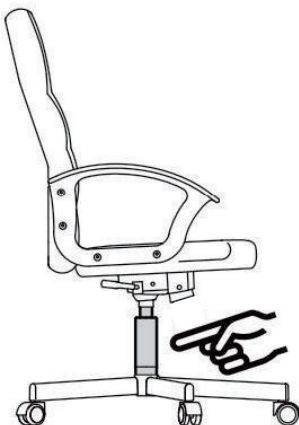

INcbc032V03_UK_FR_ES_DE_IT

921-253_921-253V70

IMPORTANT, RETAIN FOR FUTURE REFERENCE: READ CAREFULLY

ASSEMBLY & INSTRUCTION MANUAL

OFFICE CHAIR

IMPORTANT, RETAIN FOR FUTURE REFERENCE: READ CAREFULLY SAFETY INFORMATION

- The intended use: This product is intended for indoor use only. Used for work and study.
- Maximum weight: 120 KG
- To prevent the chair falling, make sure that the weight is evenly distributed.
- Remove all parts from the box and make sure all parts are included before assembly.
- Keep your feet always on the floor and do not press your head on the headrest when you recline the chair.
- When you adjust the backrest, make sure your fingers are safe and out of harm's way.
- To avoid damage, never pull fast and strongly in your house.
- This chair is designed to sit only and nothing else.
- Don't use it as a base or as a ladder.
- Don't sit in the arms of the chair.
- This chair is designed to seat only one person at same time.
- If some parts are missing, damaged or worn, stop using it immediately.
- Avoid direct sunlight on the chair so that the plastic components won't become brittle.
- Your chair is equipped with rollers for textile floor coverings. If the chair is used on hard floors, e.g. hardwood floors, laminate, PVC, or tile, the rollers should be replaced for safety purposes, since these floors require the use of different rollers.

Warning! Only trained personnel may replace or repair components for height adjustment of seating furniture with energy storage.

MAINTENANCE INSTRUCTIONS

- Clean with vacuum cleaner.
- Wipe with a fabric dampened with water.