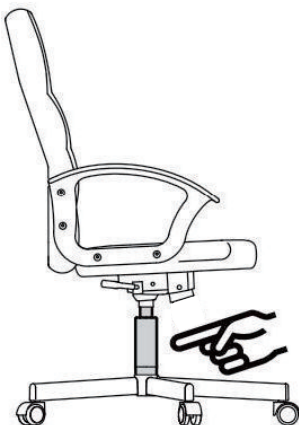

IMPORTANT, RETAIN FOR FUTURE REFERENCE: READ CAREFULLY SAFETY INFORMATION

- The intended use: This product is intended for indoor use only. Used for work and study.
- Maximum weight: 120 KG
- To prevent the chair falling, make sure that the weight is evenly distributed.
- Remove all parts from the box and make sure all parts are included before assembly.
- Keep your feet always on the floor and do not press your head on the headrest when you recline the chair.
- When you adjust the backrest, make sure your fingers are safe and out of harm's way.
- To avoid damage, never pull fast and strongly in your house.
- This chair is designed to sit only and nothing else.
- Don't use it as a base or as a ladder.
- Don't sit in the arms of the chair.
- This chair is designed to seat only one person at same time.
- If some parts are missing, damaged or worn, stop using it immediately.
- Avoid direct sunlight on the chair so that the plastic components won't become brittle.
- Your chair is equipped with rollers for textile floor coverings. If the chair is used on hard floors, e.g. hardwood floors, laminate, PVC, or tile, the rollers should be replaced for safety purposes, since these floors require the use of different rollers.

Warning! Only trained personnel may replace or repair components for height adjustment of seating furniture with energy storage.

MAINTENANCE INSTRUCTIONS

- Clean with vacuum cleaner.
- Wipe with a fabric dampened with water.

Importer

MH STAR UK LTD
Unit 27, Perivale Park,
Horsenden lane South
Perivale, UB6 7RH
<https://www.aosom.co.uk>
Made in China