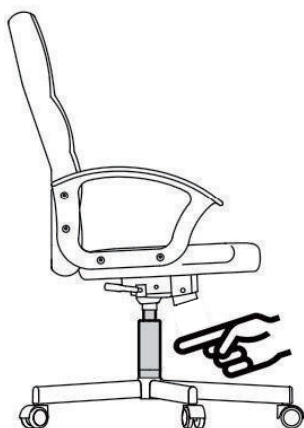

IMPORTANT, RETAIN FOR FUTURE REFERENCE:

READ CAREFULLY

SAFETY INFORMATION

- The intended use: This product is intended for indoor use only. Used for work and study.
- Maximum weight: 120 KG
- To prevent the chair falling, make sure that the weight is evenly distributed.
- Remove all parts from the box and make sure all parts are included before assembly.
- Keep your feet always on the floor and do not press your head on the headrest when you recline the chair.
- When you adjust the backrest, make sure your fingers are safe and out of harm's way.
- To avoid damage, never pull fast and strongly in your house.
- This chair is designed to sit only and nothing else.
- Don't use it as a base or as a ladder.
- Don't sit in the arms of the chair.
- This chair is designed to seat only one person at same time.
- If some parts are missing, damaged or worn, stop using it immediately.
- Avoid direct sunlight on the chair so that the plastic components won't become brittle.
- Your chair is equipped with rollers for textile floor coverings. If the chair is used on hard floors, e.g. hardwood floors, laminate, PVC, or tile, the rollers should be replaced for safety purposes, since these floors require the use of different rollers.

Warning! Only trained personnel may replace or repair components for height adjustment of seating furniture with energy storage.

MAINTENANCE INSTRUCTIONS

- Clean with vacuum cleaner.
- Wipe with a fabric dampened with water.

Importer

MH STAR UK LTD
Unit 27, Perivale Park,
Horsenden lane South
Perivale, UB6 7RH
<https://www.aosom.co.uk>
Made in China