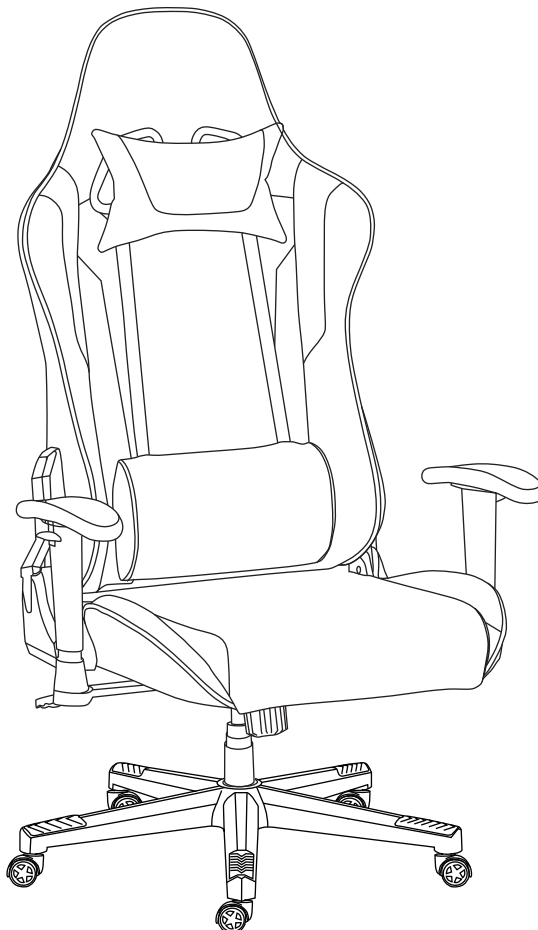

K x 1

G2 x 2

M5*8

G3 x 2

G3

K

G2