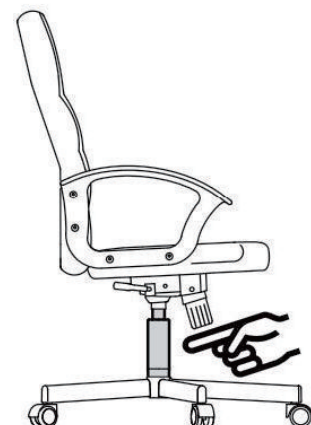

IT_ IMPORTANTE! CONSERVARE IL PRESENTE MANUALE PER FUTURO RIFERIMENTO E
LEggerlo attentamente.

OFFICE CHAIR

IMPORTANT, RETAIN FOR FUTURE REFERENCE:

READ CAREFULLY

SAFETY INFORMATION

- The intended use: This product is intended for indoor use only.
Used for work and study.
- Maximum weight: 120 KG
- To prevent the chair falling, make sure that the weight is evenly distributed.
- Remove all parts from the box and make sure all parts are included before assembly.
- Keep your feet always on the floor and do not press your head on the headrest when you recline the chair.
- When you adjust the backrest, make sure your fingers are safe and out of harm's way.
- To avoid damage, never pull fast and strongly in your house.
- This chair is designed to sit only and nothing else.
- Don't use it as a base or as a ladder.
- Don't sit in the arms of the chair.
- This chair is designed to seat only one person at same time.
- If some parts are missing, damaged or worn, stop using it immediately.
- Avoid direct sunlight on the chair so that the plastic components won't become brittle.
- Your chair is equipped with rollers for textile floor coverings. If the chair is used on hard floors, e.g. hardwood floors, laminate, PVC, or tile, the rollers should be replaced for safety purposes, since these floors require the use of different rollers.

Warning! Only trained personnel may replace or repair components for height adjustment of seating furniture with energy storage.

MAINTENANCE INSTRUCTIONS

- Clean with vacuum cleaner.
- Wipe with a fabric dampened with water.