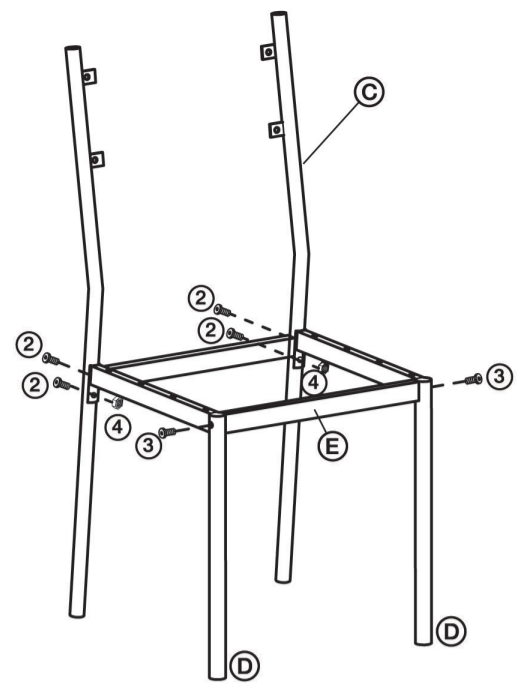

835-090

- ① SCREW M6 X 12 MM. 8 pcs
- ② SCREW M6 X 35 MM. 8 pcs
- ③ SCREW M6 X 40 MM. 20 pcs
- ④ FEMALE NUT 4
- ⑤ ALLEN KEY 1 pc
- ⑥ SPANNER 1 pc

A. BACK
4 pcs

B. SEAT
8 pcs

C. BACKREST
2 pcs

D. LEG
4 pcs

E. LEG TOP
2 pcs

- ① SCREW M6 X 12 MM. 8 pcs

- ② SCREW M6 X 50 MM. 4 pcs

- ③ ALLEN KEY 1 pc

A. TABLE TOP
1 pc

B. LEG
2 pcs

C. LEG
2 pcs

1

2