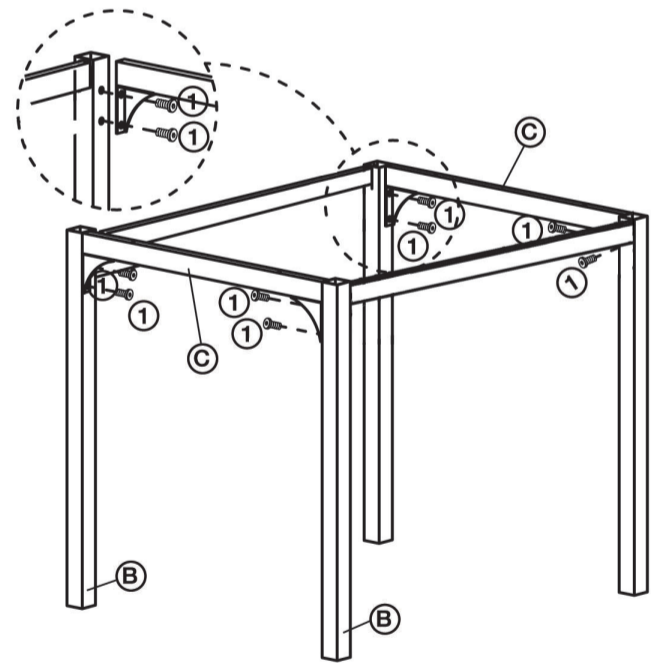

835-090

- ① SCREW M6 X 12 MM. 8 pcs
- ② SCREW M6 X 35 MM. 8 pcs
- ③ SCREW M6 X 40 MM. 20 pcs
- ④ FEMALE NUT 4
- ⑤ ALLEN KEY 1 pc
- ⑥ SPANNER 1 pc

- ① SCREW M6 X 12 MM. 8 pcs

- ② SCREW M6 X 50 MM. 4 pcs

- ③ ALLEN KEY 1 pc

1

2

3

4