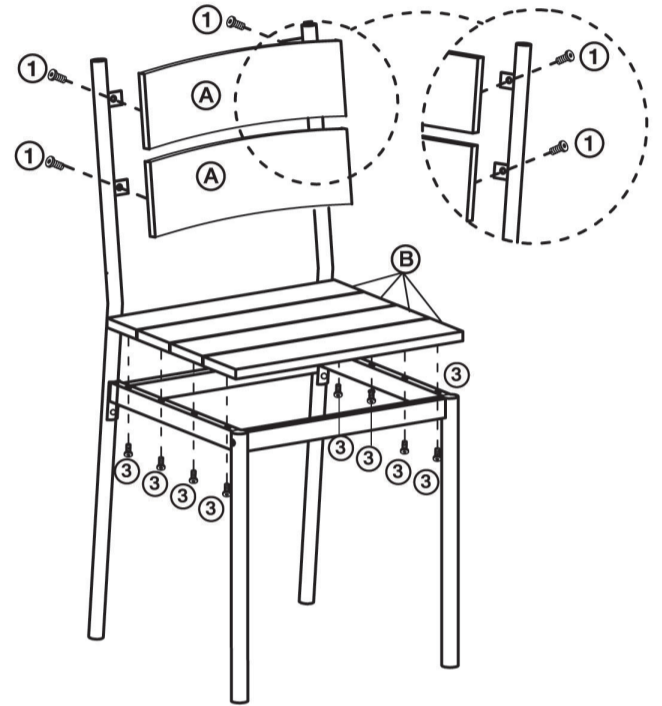

835-090

- ① SCREW M6 X 12 MM. 8 pcs
- ② SCREW M6 X 35 MM. 8 pcs
- ③ SCREW M6 X 40 MM. 20 pcs
- ④ FEMALE NUT 4
- ⑤ ALLEN KEY 1 pc
- ⑥ SPANNER 1 pc

A. BACK
4 pcs

B. SEAT
8 pcs

C. BACKREST
2 pcs

D. LEG
4 pcs

E. LEG TOP
2 pcs

- ① SCREW M6 X 12 MM. 8 pcs

- ② SCREW M6 X 50 MM. 4 pcs

- ③ ALLEN KEY 1 pc

A. TABLE TOP
1 pc

B. LEG
2 pcs

C. LEG
2 pcs

1

2