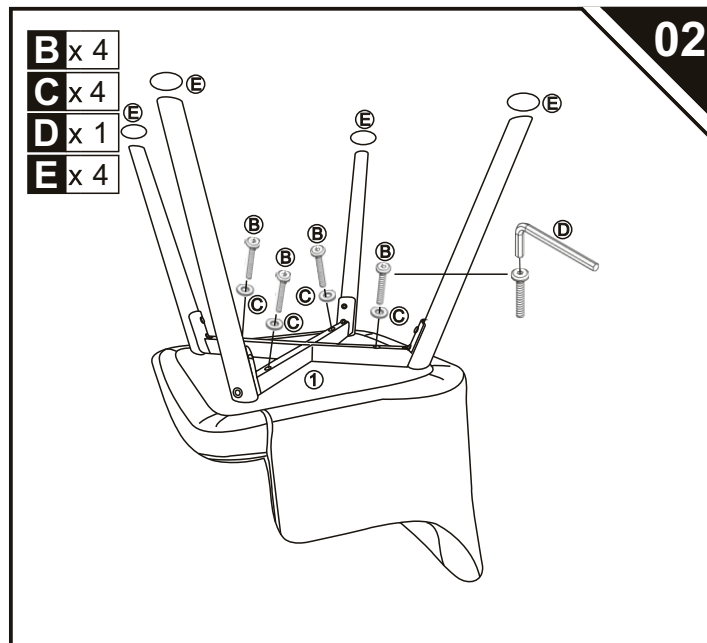

 1 x 1	 2 x 1	 3 x 2
 4 x 2	 A x 8	 B x 4
 C x 12	 D x 1	 E x 4
M8*40	M6*43	

TOOLS RECOMMENDED

US

001-877-644-9366
customerservice@aosom.com

CA

001-855-537-6088
customerservice@aosom.ca

UK

0044-800-240-4004
enquiries@mhstar.co.uk