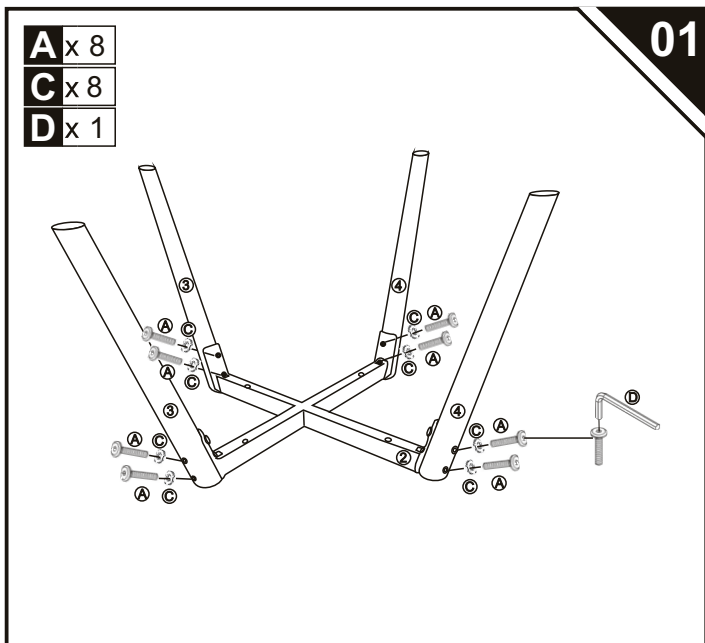

 1 x 1	 2 x 1	 3 x 2
 4 x 2	 A x 8	 B x 4
 C x 12	 D x 1	 E x 4
M8*40	M6*43	

TOOLS RECOMMENDED

US

001-877-644-9366
customerservice@aosom.com

CA

001-855-537-6088
customerservice@aosom.ca

UK

0044-800-240-4004
enquiries@mhstar.co.uk