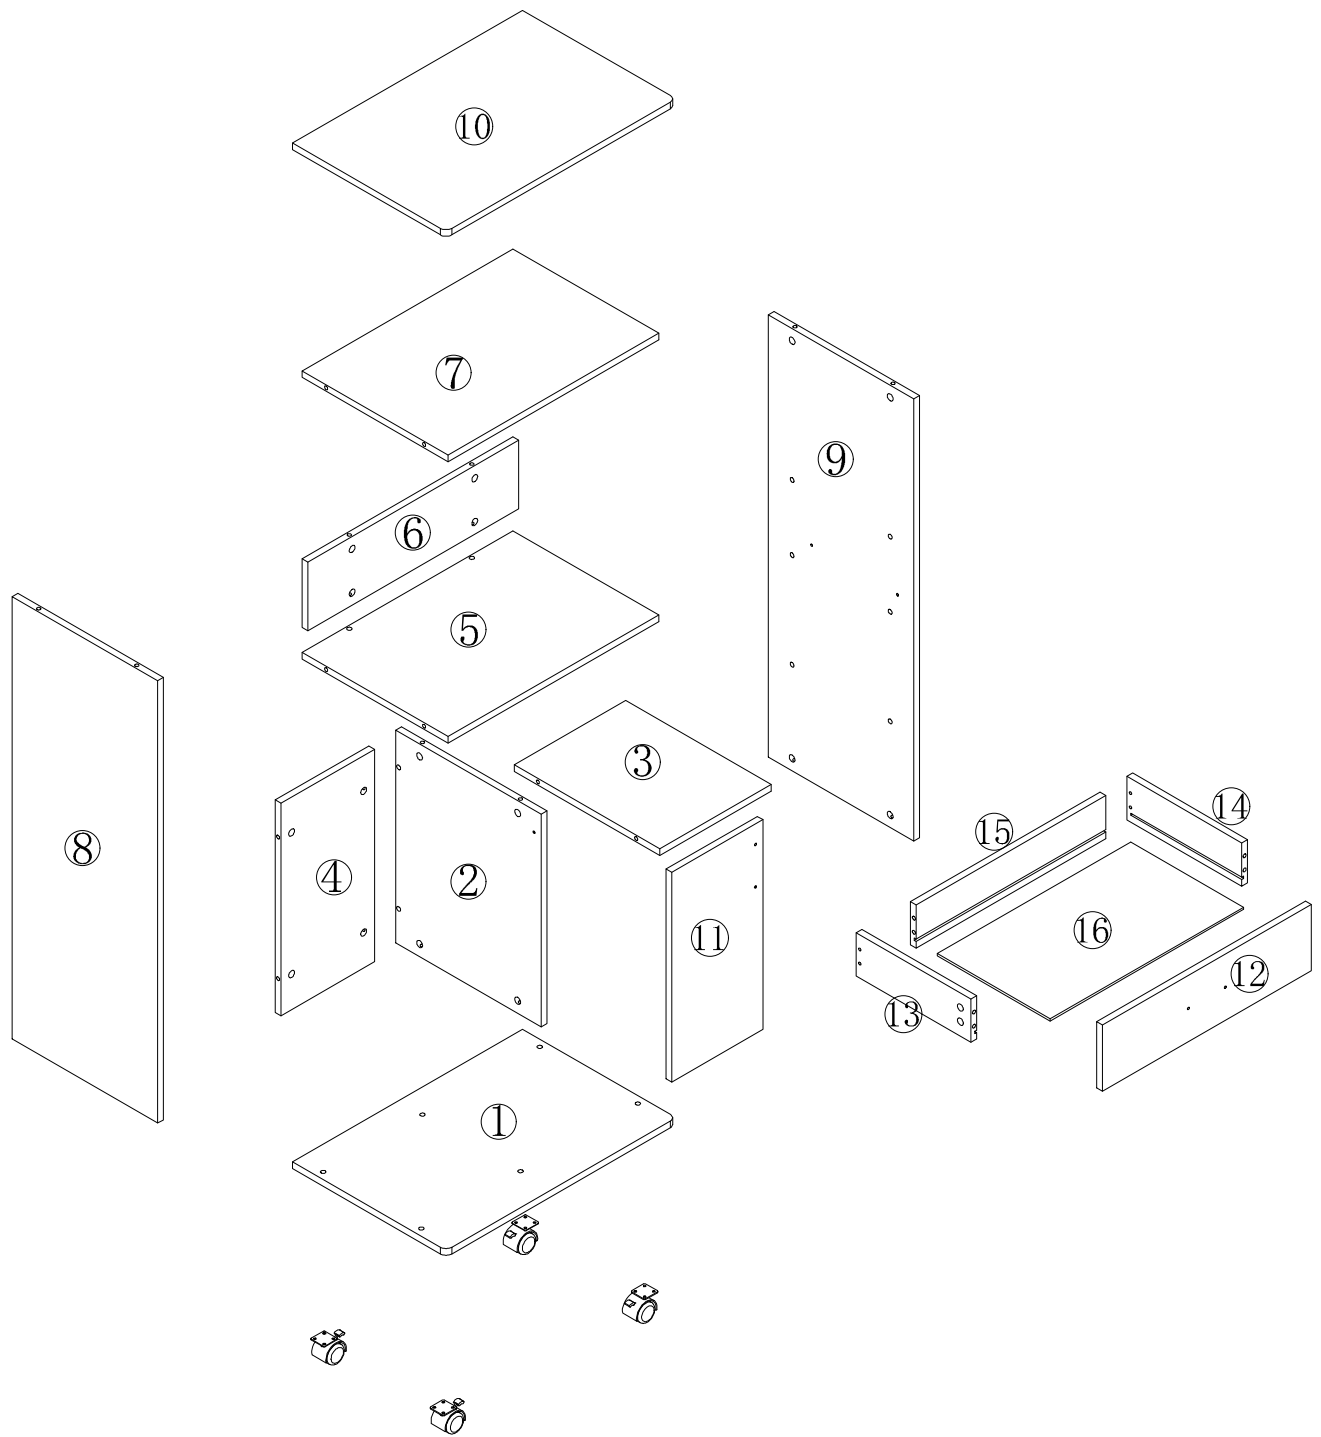

(L) 600\* (W) 400\* (H) 1080

2 Persons

2 hours

READ AND SAVE THIS INSTRUCTION FOR FUTURE USE

Disassembly and installation of accessories

A 36PCS	B 36PCS	C 4PCS	D 4PCS	E 4PCS	F 36PCS	G 2PCS	H 2PCS
15*10mm	6*28mm		∅10*10mm	∅3.5*50mm	∅3.5*14mm		
I 4PCS	J 1PC	K 1PC	L 1PC	M 1PC	N 1PC	O 1PC	
4*18mm							