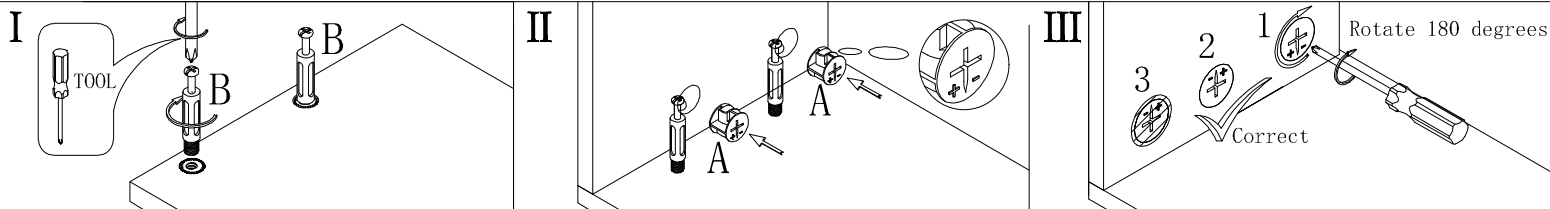

(L) 600\* (W) 400\* (H) 1080

2 Persons

2 hours

READ AND SAVE THIS INSTRUCTION FOR FUTURE USE

Disassembly and installation of accessories

A 36PCS	B 36PCS	C 4PCS	D 4PCS	E 4PCS	F 36PCS	G 2PCS	H 2PCS
15*10mm	6*28mm		∅10*10mm	∅3.5*50mm	∅3.5*14mm		
I 4PCS	J 1PC	K 1PC	L 1PC	M 1PC	N 1PC	O 1PC	
4*18mm							