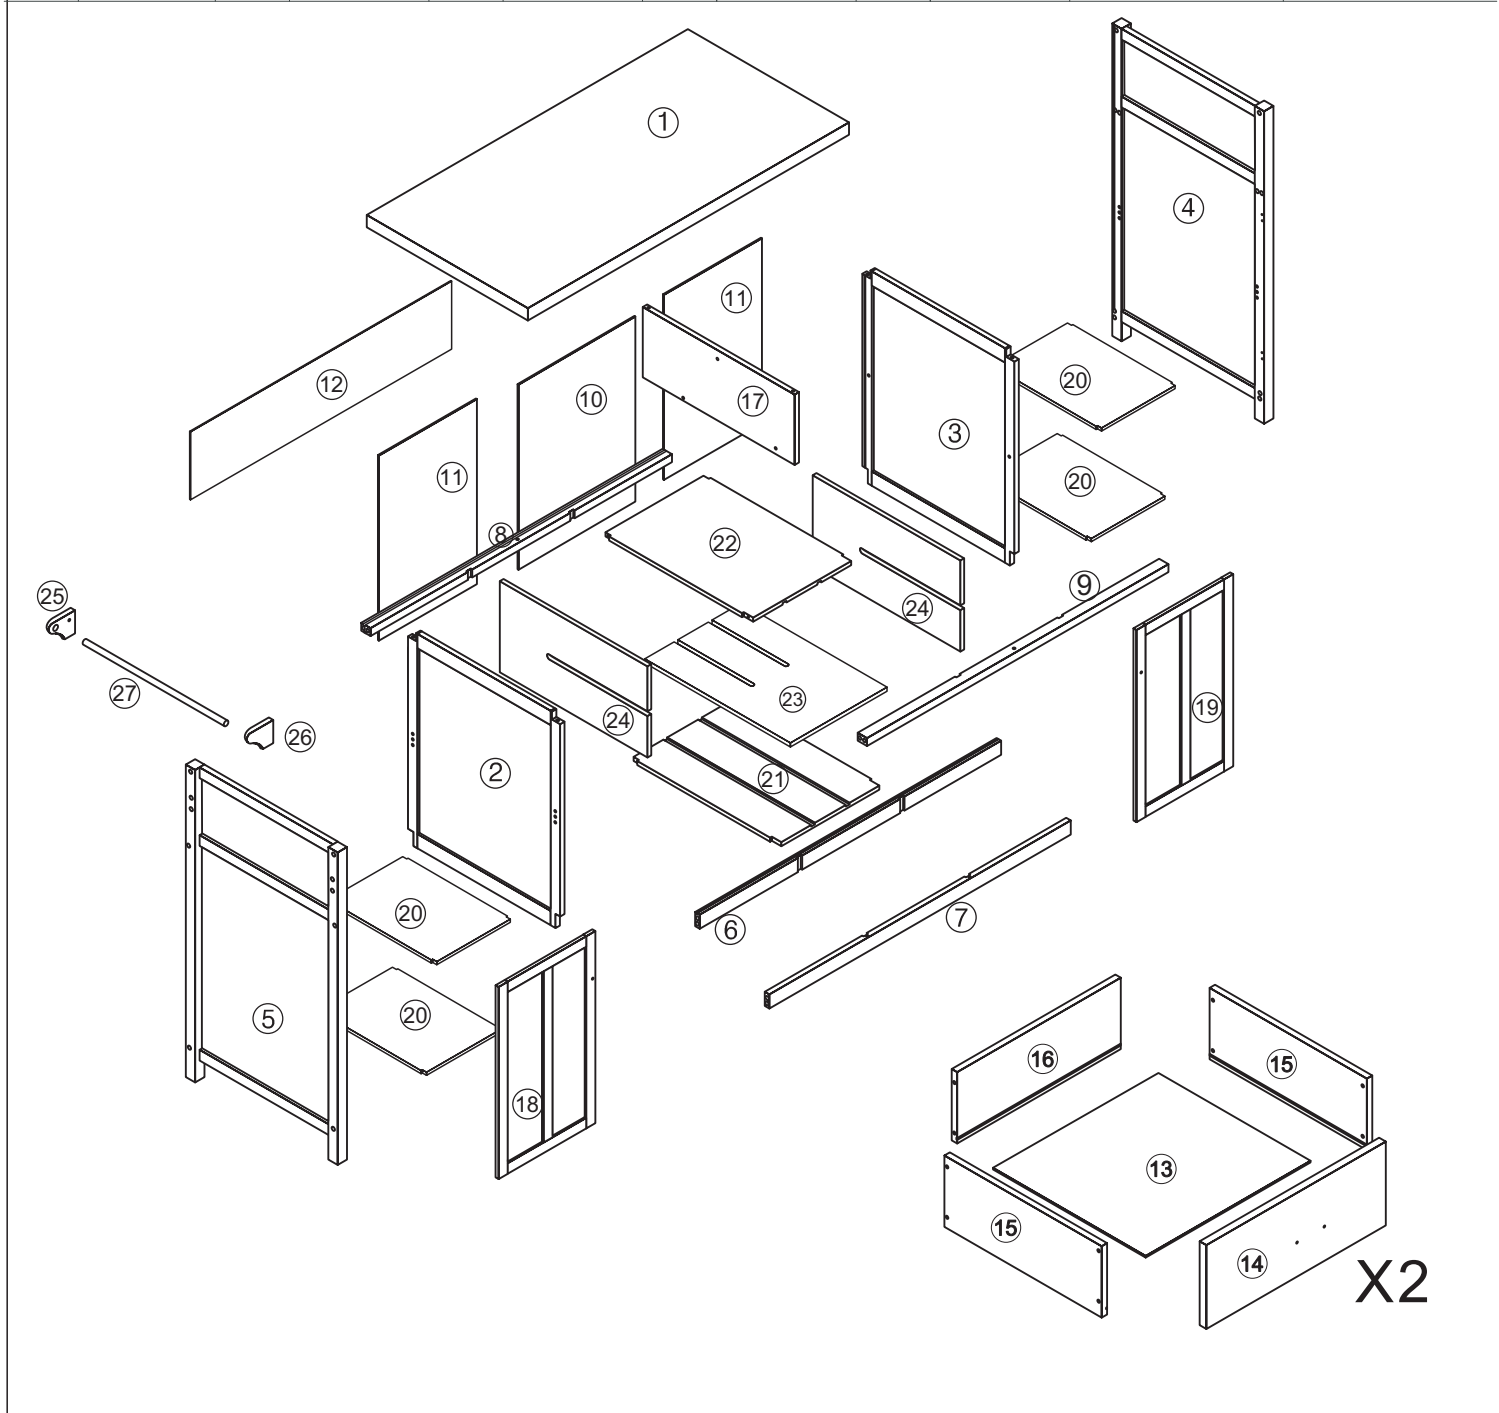

835-133

C000000

2 PERS.

80 MIN

 Ø6x60mm		 Ø5x60mm				
A   14pcs	B   16pcs	C   2pcs	D   18pcs	E   8pcs	F   2pcs	G   2pcs
		 Ø4 x 22mm		 Ø3 X 14 mm	 Ø4 X 25mm	 Ø3 X 12mm
H   2pcs	I   2pcs	J   6pcs	K   4pcs	L   4pcs	M   16pcs	N   34pcs
						
O   1pc	P   1pc	Q   2pcs	R   2pcs	S   2pcs	T   2pcs	U   2pcs
	 Ø4 x 12mm	 Ø4x40mm	 Ø6x40mm	 Ø4x60mm		
V   2pcs	W   2pcs	X   2pcs	Y   2pcs	Z   2pcs		