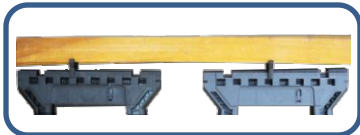

Multi-Function Folding Sawhorse

Engineered to Support upto 1,000 lbs when used together

5

Foldable Depth 2.5", Maximum clamping width 18"

4

Brackets are helpful to adjust different wooden planks

3

Shelf and Hooks are useful features to increase work efficiency

1

Sturdy detachable bar clamps can be used both horizontally and vertically

2

UK