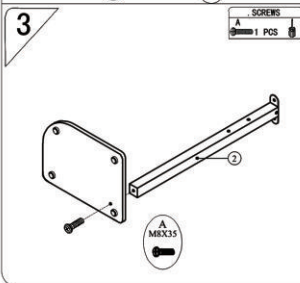

Assembly Instructions

Assembly video please scan the QR code .

MDF Computer Corner PC Table

NEED TWO PEOPLE INSTALL

MODEL: A2-0081

WARNING

Manufacturer and seller expressly disclaim any and all liability for personal injury, property damage or loss, whether direct, indirect, or incidental, resulting from the incorrect attachment, improper use, inadequate maintenance, or neglect of this product.

2PCS

PART	QTY.	ITEM	
A	1	M8X35	
B	5	M6X60	
C	9	M6X45	
D	4	M6X35	
E	8	M6X25	
F	4	M6X15	

PART	QTY.	ITEM	
G	2	M6X10	
H	4		
I	4		
J			
K			
L			

5

. SCREWS
 C M6X45
 2 PCS
 F M6X15
 2 PCS

6

. SCREWS
 C M6X45
 1 PCS
 B M6X60
 1 PCS