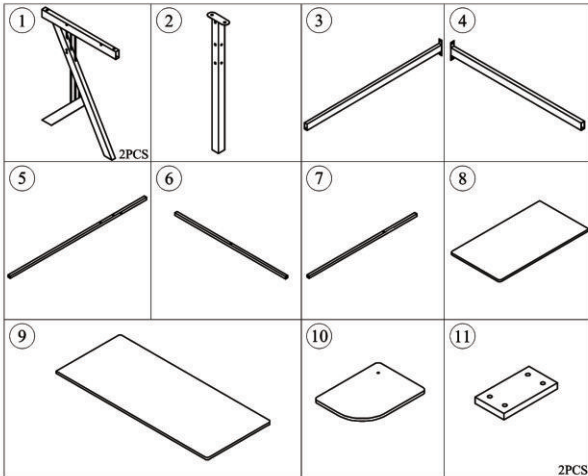

Assembly Instructions

Assembly video please scan the QR code .

MDF Computer Corner PC Table

NEED TWO PEOPLE INSTALL

MODEL: A2-0081

WARNING

Manufacturer and seller expressly disclaim any and all liability for personal injury, property damage or loss, whether direct, indirect, or incidental, resulting from the incorrect attachment, improper use, inadequate maintenance, or neglect of this product.

2PCS

PART	QTY.	ITEM	
A	1	M8X35	
B	5	M6X60	
C	9	M6X45	
D	4	M6X35	
E	8	M6X25	
F	4	M6X15	

PART	QTY.	ITEM	
G	2	M6X10	
H	4		
I	4		
J			
K			
L			

5

. SCREWS
 C M6X45
 2 PCS
 F M6X15
 2 PCS

6

. SCREWS
 C M6X45
 1 PCS
 B M6X60
 1 PCS