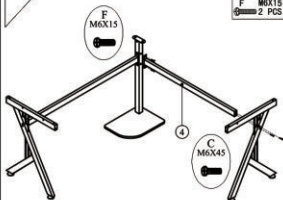

Assembly Instructions

Assembly video please scan the QR code .

MDF Computer Corner PC Table

NEED TWO PEOPLE INSTALL

MODEL: A2-0081

WARNING

Manufacturer and seller expressly disclaim any and all liability for personal injury, property damage or loss, whether direct, indirect, or incidental, resulting from the incorrect attachment, improper use, inadequate maintenance, or neglect of this product.

2PCS

PART	QTY.	ITEM	
A	1	M8X35	
B	5	M6X60	
C	9	M6X45	
D	4	M6X35	
E	8	M6X25	
F	4	M6X15	

PART	QTY.	ITEM	
G	2	M6X10	
H	4		
I	4		
J			
K			
L			

5

. SCREWS
 C M6X45
 2 PCS
 F M6X15
 2 PCS

6

. SCREWS
 C M6X45
 1 PCS
 B M6X60
 1 PCS