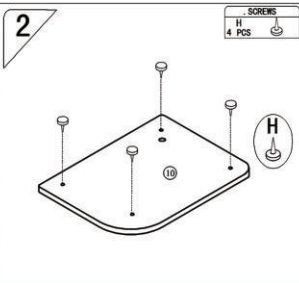

Assembly Instructions

Assembly video please scan the QR code .

MDF Computer Corner PC Table

NEED TWO PEOPLE INSTALL

MODEL: A2-0081

WARNING

Manufacturer and seller expressly disclaim any and all liability for personal injury, property damage or loss, whether direct, indirect, or incidental, resulting from the incorrect attachment, improper use, inadequate maintenance, or neglect of this product.

2PCS

PART	QTY.	ITEM	
A	1	M8X35	
B	5	M6X60	
C	9	M6X45	
D	4	M6X35	
E	8	M6X25	
F	4	M6X15	

PART	QTY.	ITEM	
G	2	M6X10	
H	4		
I	4		
J			
K			
L			

5

. SCREWS
 C M6X45
 2 PCS
 F M6X15
 2 PCS

6

. SCREWS
 C M6X45
 1 PCS
 B M6X60
 1 PCS