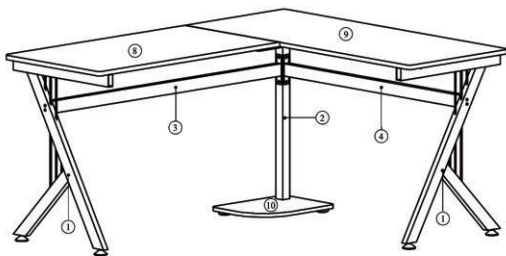

Assembly Instructions

Assembly video please scan the QR code .

MDF Computer Corner PC Table

NEED TWO PEOPLE INSTALL

MODEL: A2-0081

WARNING

Manufacturer and seller expressly disclaim any and all liability for personal injury, property damage or loss, whether direct, indirect, or incidental, resulting from the incorrect attachment, improper use, inadequate maintenance, or neglect of this product.

2PCS

PART	QTY.	ITEM	
A	1	M8X35	
B	5	M6X60	
C	9	M6X45	
D	4	M6X35	
E	8	M6X25	
F	4	M6X15	

PART	QTY.	ITEM	
G	2	M6X10	
H	4		
I	4		
J			
K			
L			

5

. SCREWS
 C M6X45
 2 PCS
 F M6X15
 2 PCS

6

. SCREWS
 C M6X45
 1 PCS
 B M6X60
 1 PCS