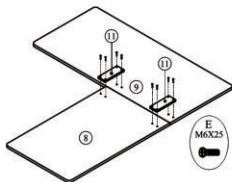

Assembly Instructions

Assembly video please scan the QR code .

MDF Computer Corner PC Table

NEED TWO PEOPLE INSTALL

MODEL: A2-0081

WARNING

Manufacturer and seller expressly disclaim any and all liability for personal injury, property damage or loss, whether direct, indirect, or incidental, resulting from the incorrect attachment, improper use, inadequate maintenance, or neglect of this product.

2PCS

PART	QTY.	ITEM	
A	1	M8X35	
B	5	M6X60	
C	9	M6X45	
D	4	M6X35	
E	8	M6X25	
F	4	M6X15	

PART	QTY.	ITEM	
G	2	M6X10	
H	4		
I	4		
J			
K			
L			

5

. SCREWS
 C M6X45
 2 PCS
 F M6X15
 2 PCS

6

. SCREWS
 C M6X45
 1 PCS
 B M6X60
 1 PCS

7

. SCREWS
 C M6X45
 4 PCS

8

. SCREWS
 E M6X25
 8 PCS

9

. SCREWS
 G M6X10
 2 PCS
 D M6X35
 4 PCS
 B M6X60
 4 PCS

10