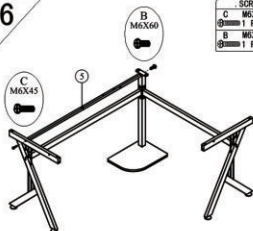

Assembly Instructions

Assembly video please scan the QR code .

MDF Computer Corner PC Table

NEED TWO PEOPLE INSTALL

MODEL: A2-0081

WARNING

Manufacturer and seller expressly disclaim any and all liability for personal injury, property damage or loss, whether direct, indirect, or incidental, resulting from the incorrect attachment, improper use, inadequate maintenance, or neglect of this product.

2PCS

PART	QTY.	ITEM	
A	1	M8X35	
B	5	M6X60	
C	9	M6X45	
D	4	M6X35	
E	8	M6X25	
F	4	M6X15	

PART	QTY.	ITEM	
G	2	M6X10	
H	4		
I	4		
J			
K			
L			

5

. SCREWS
 C M6X45
 2 PCS
 F M6X15
 2 PCS

6

. SCREWS
 C M6X45
 1 PCS
 B M6X60
 1 PCS