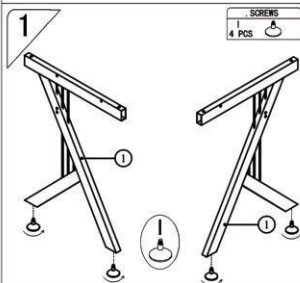

Assembly Instructions

Assembly video please scan the QR code .

MDF Computer Corner PC Table

NEED TWO PEOPLE INSTALL

MODEL: A2-0081

WARNING

Manufacturer and seller expressly disclaim any and all liability for personal injury, property damage or loss, whether direct, indirect, or incidental, resulting from the incorrect attachment, improper use, inadequate maintenance, or neglect of this product.

2PCS

PART	QTY.	ITEM	
A	1	M8X35	
B	5	M6X60	
C	9	M6X45	
D	4	M6X35	
E	8	M6X25	
F	4	M6X15	

PART	QTY.	ITEM	
G	2	M6X10	
H	4		
I	4		
J			
K			
L			

5

. SCREWS
 C M6X45
 2 PCS
 F M6X15
 2 PCS

6

. SCREWS
 C M6X45
 1 PCS
 B M6X60
 1 PCS