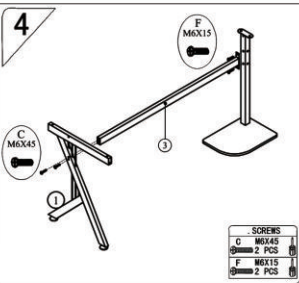

Assembly Instructions

Assembly video please scan the QR code .

MDF Computer Corner PC Table

NEED TWO PEOPLE INSTALL

MODEL: A2-0081

WARNING

Manufacturer and seller expressly disclaim any and all liability for personal injury, property damage or loss, whether direct, indirect, or incidental, resulting from the incorrect attachment, improper use, inadequate maintenance, or neglect of this product.

2PCS

PART	QTY.	ITEM	
A	1	M8X35	
B	5	M6X60	
C	9	M6X45	
D	4	M6X35	
E	8	M6X25	
F	4	M6X15	

PART	QTY.	ITEM	
G	2	M6X10	
H	4		
I	4		
J			
K			
L			

5

. SCREWS
 C M6X45
 2 PCS
 F M6X15
 2 PCS

6

. SCREWS
 C M6X45
 1 PCS
 B M6X60
 1 PCS