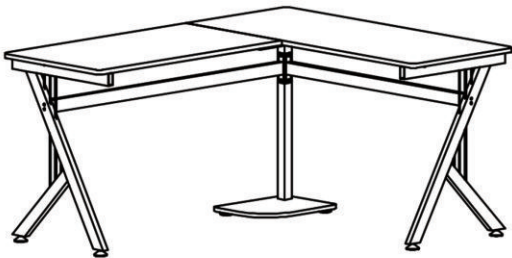

Assembly Instructions

Assembly video please scan the QR code .

MDF Computer Corner PC Table

NEED TWO PEOPLE INSTALL

MODEL: A2-0081

WARNING

Manufacturer and seller expressly disclaim any and all liability for personal injury, property damage or loss, whether direct, indirect, or incidental, resulting from the incorrect attachment, improper use, inadequate maintenance, or neglect of this product.