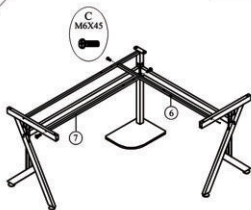

. SCREWS
C M6X45
4 PCS

8