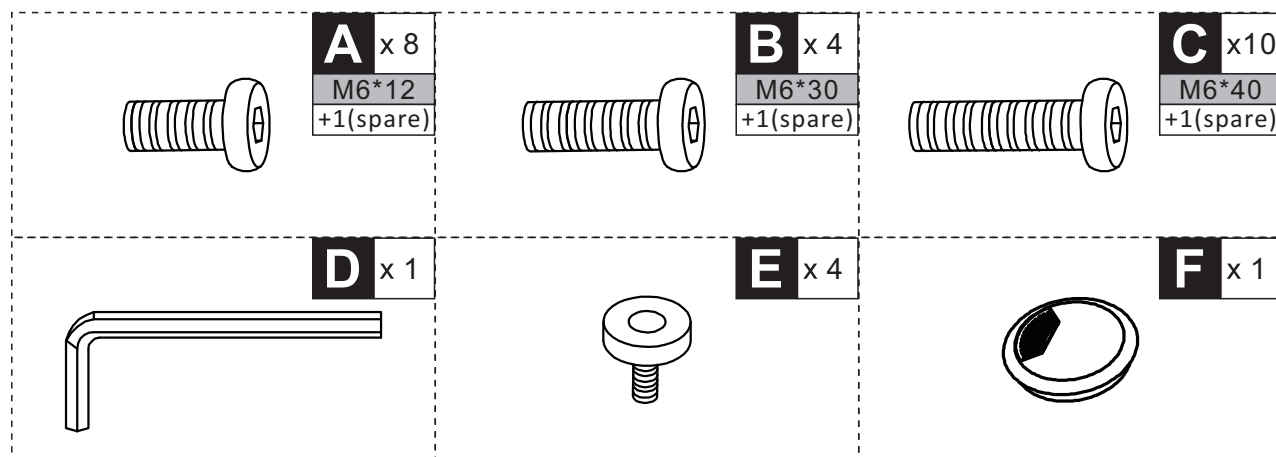

# ASSEMBLY & INSTRUCTION MANUAL

B	X4	D	X1
			
M6*30mm		M4X55	

C	X10
	
M6*40mm	

E	X4
	
M6* $\varnothing$ 32	

A	X8	F	X1
			
M6*12mm		$\varnothing$ 60	

US

001-877-644-9366  
customerservice@aosom.com

CA