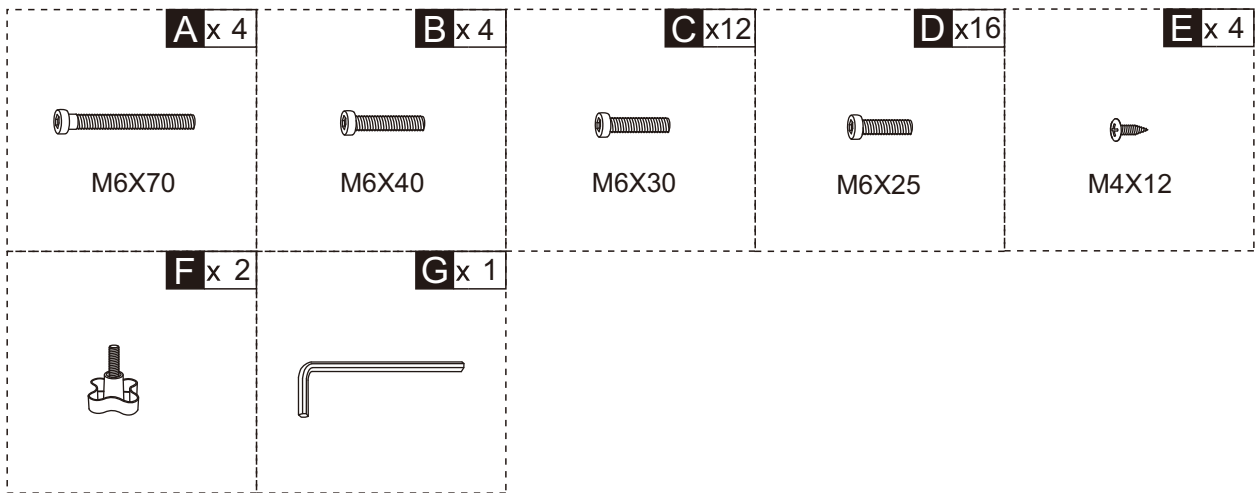


**Dimension**

Width	125cm
Depth	48/125cm
Height	75cm

READ AND SAVE THIS INSTRUCTIONS FOR FUTURE USE

PARTS

HARDWARE

D x 12

M6x25

2 x 2

3 x 1

C x 4

M6x30

8 x 2

F x 2

9 x 2

D x 4

M6X25

4 x 1

E x 4

M4X12

12 x 1

13 x 1