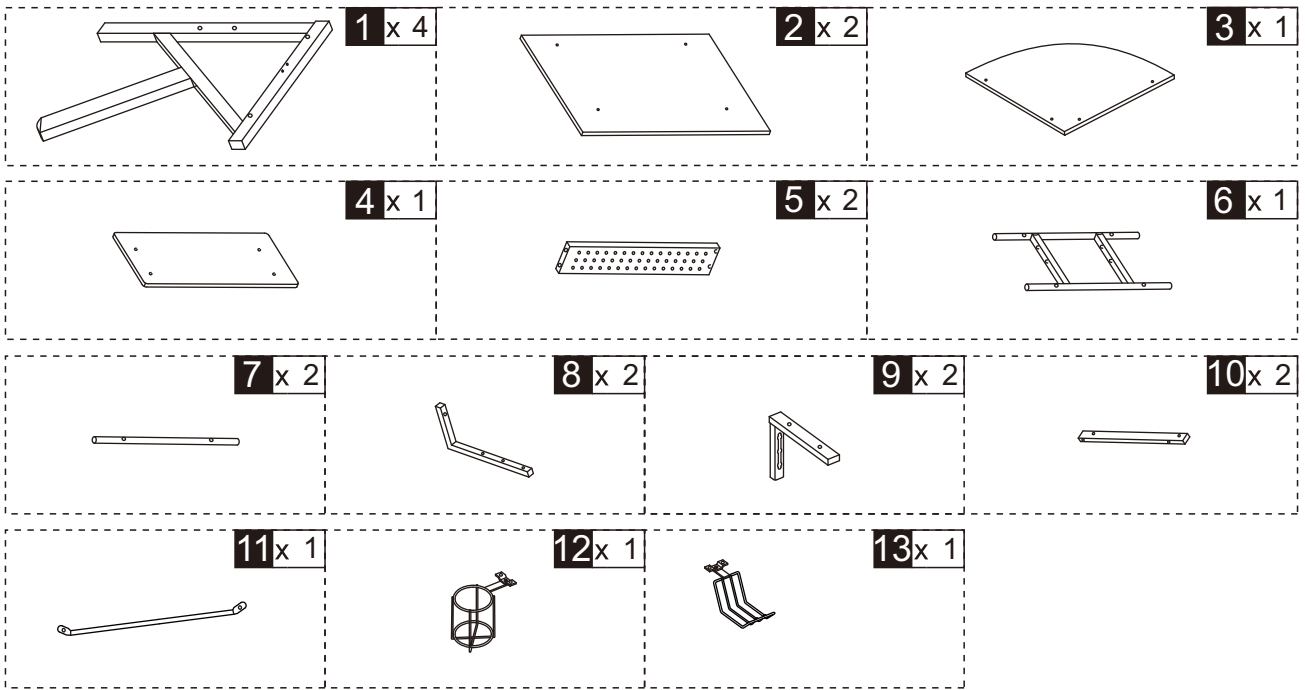


**Dimension**

Width	125cm
Depth	48/125cm
Height	75cm

READ AND SAVE THIS INSTRUCTIONS FOR FUTURE USE

PARTS

HARDWARE

D x 12

M6x25

2 x 2

3 x 1

C x 4

M6x30

8 x 2

F x 2

9 x 2

D x 4

M6X25

4 x 1

E x 4

M4X12

12 x 1

13 x 1