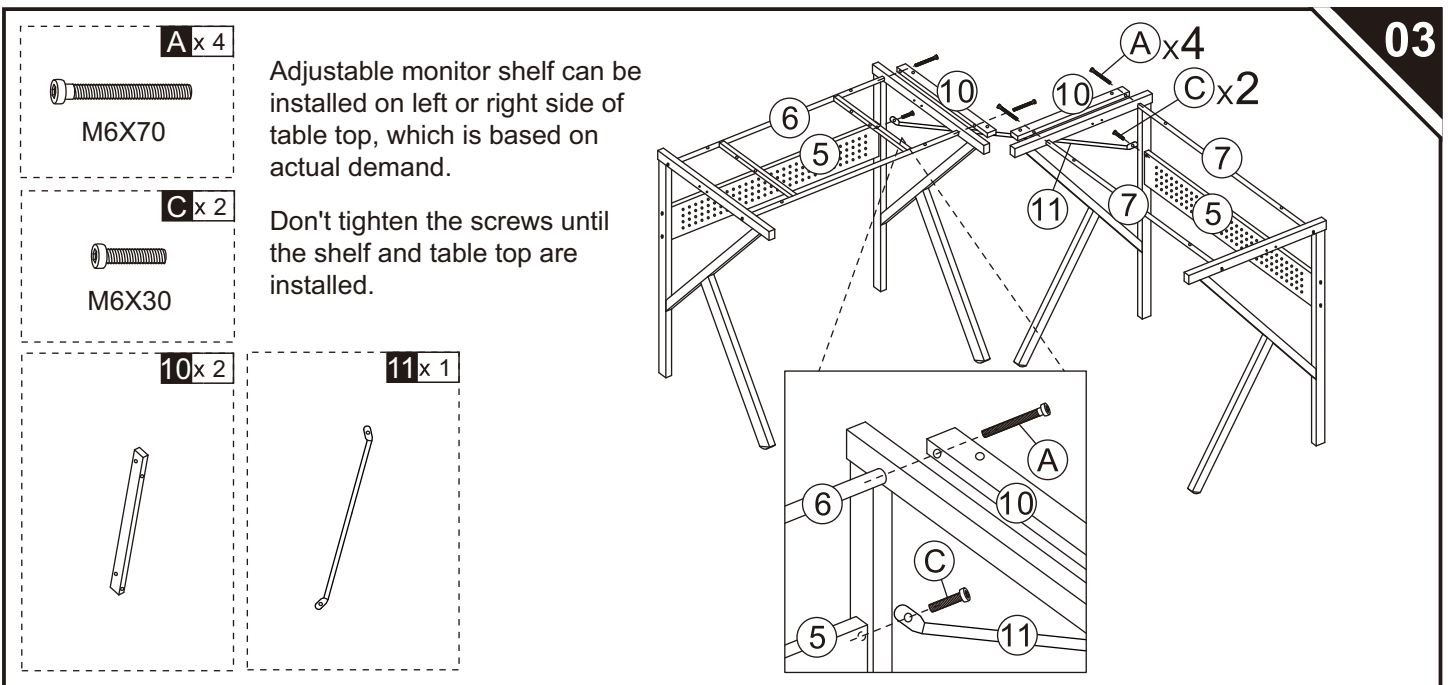


**Dimension**

Width	125cm
Depth	48/125cm
Height	75cm

READ AND SAVE THIS INSTRUCTIONS FOR FUTURE USE

PARTS

HARDWARE

D x 12

M6x25

2 x 2

3 x 1

C x 4

M6x30

8 x 2

F x 2

9 x 2

D x 4

M6X25

4 x 1

E x 4

M4X12

12 x 1

13 x 1