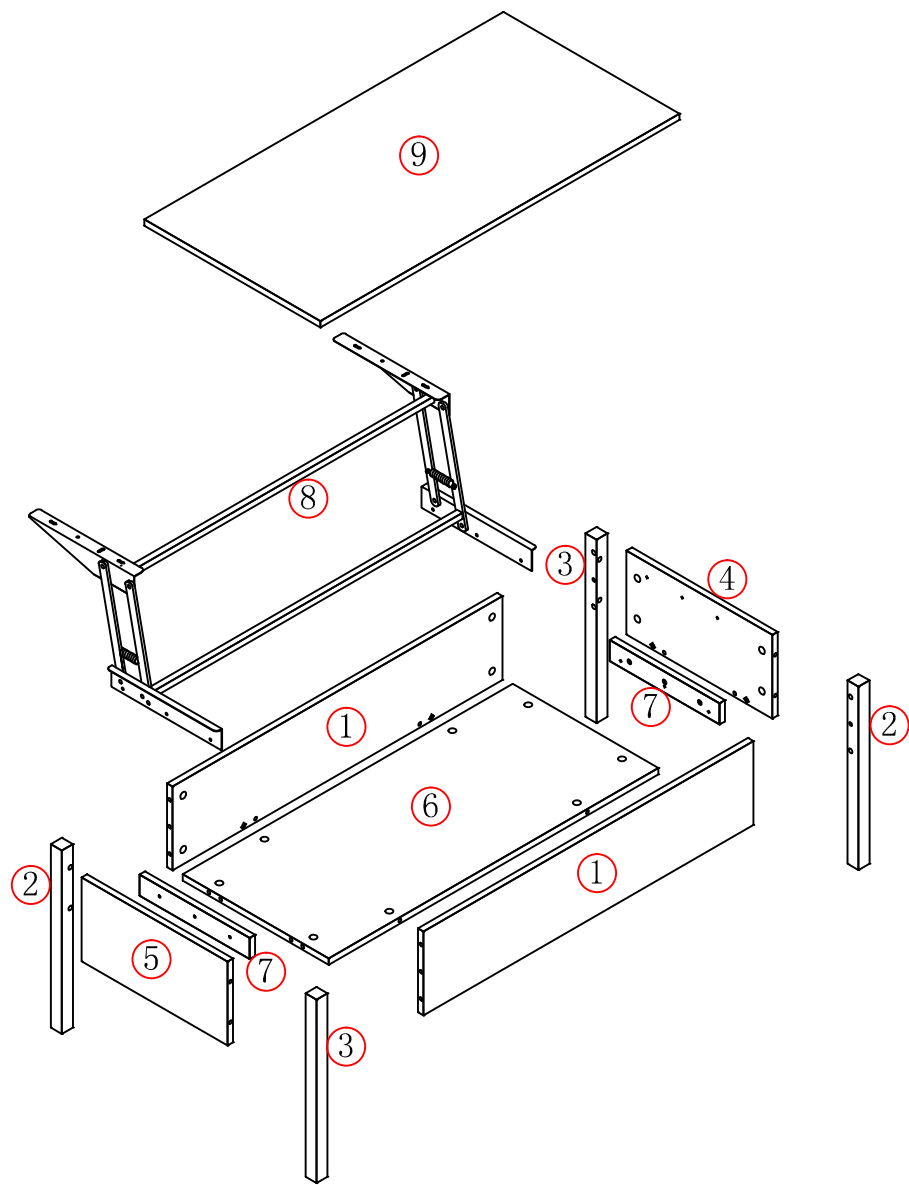

833-233

980*480*450MM

2 Persons

1 hours

Assembly Instructions

A	x24	B	x24	C	x6	D	x12	E	x12
									
15*12mm		6*28mm		φ4*25mm		φ3.5*14mm		φ8*30mm	
F	x4	G	x6						
									
15*30*2mm		50*35mm							

1

2PCS

2

2PCS

3

2PCS

4

1PC

5

1PC

6

1PC

7

2PCS

8

1PC

9

1PC

⑧

C	x6
	
Ø4*25mm	

⑨

F	x4
	
15*30*2mm	

D	x12
	
Ø3.5*14mm	

⑩

ok