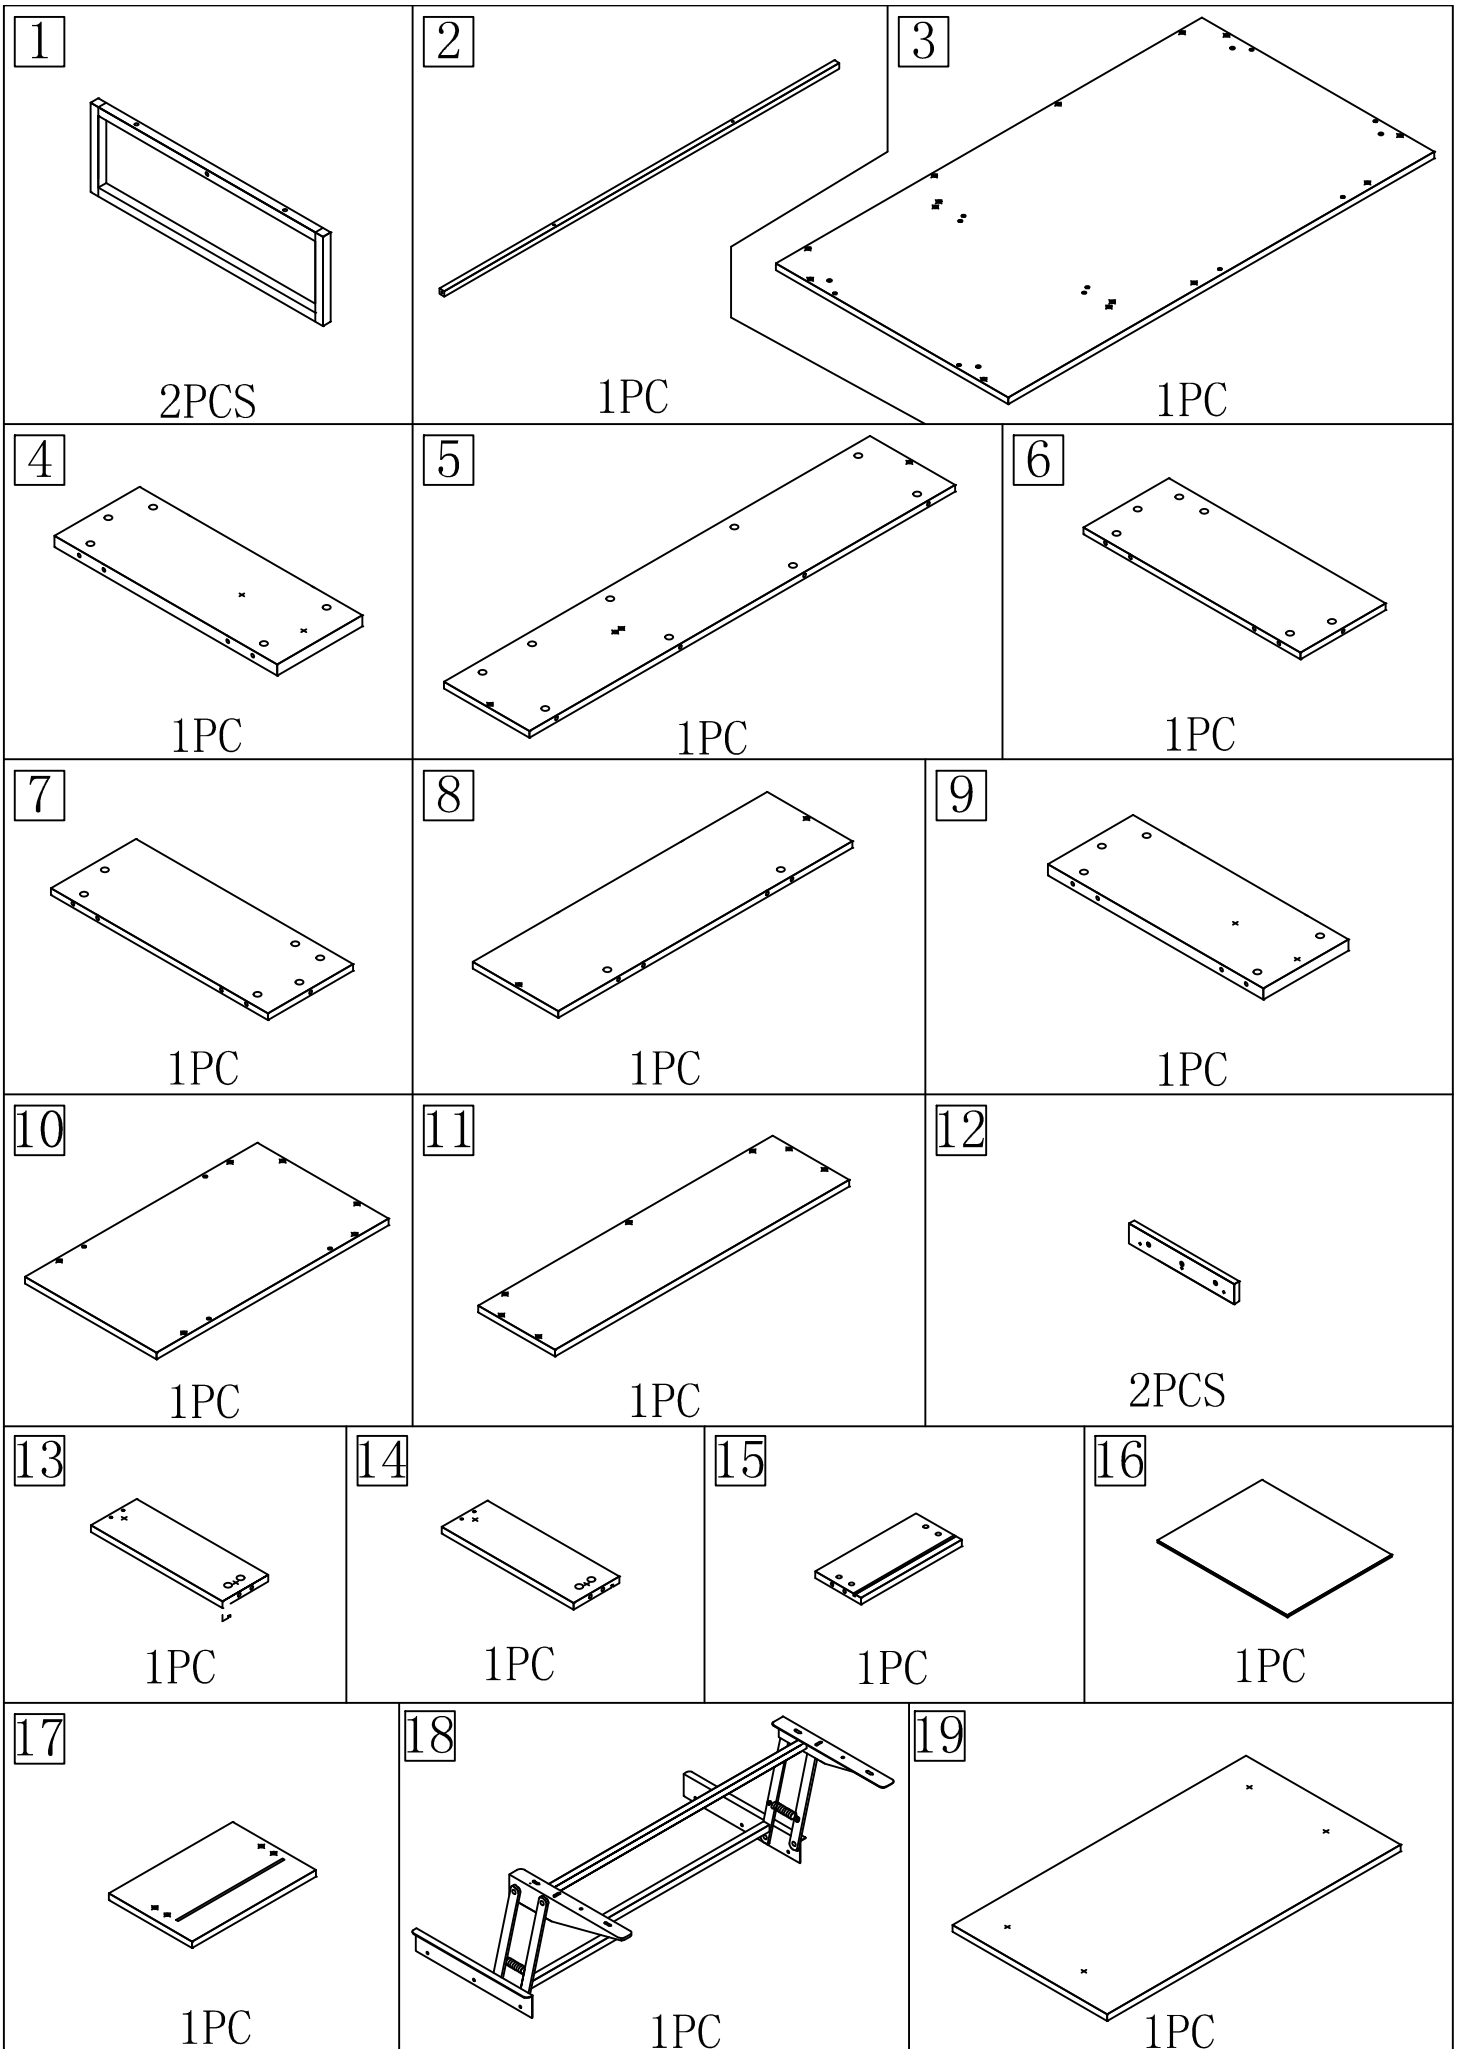

833-044

1100*600*450MM

2 Persons

1 hours

A x37  15*12mm	B x37  6*28mm	C x6  Φ3.5*25mm	D x12  Φ4*14mm	E x14  Φ8*30mm	F x4  6mm	G x4  10*10mm	H x4  3.5*50mm
I x2  6*35mm	J x4  6*25mm	K x4  6*12mm	L x1  14"	M x2  Φ3.5*35mm	N x10  Φ3.5*14mm	O x1  80*40mm	P x3 
Q x1  4mm							

12

A	x14	E	x10
			
15*12mm		ø8*30mm	

13

B	x13
	
6*28mm	
O	x1
	
80*40mm	

N	x2
	
Ø3.5*14mm	

14

A	x7
	
15*12mm	

15

A	x6
	
15*12mm	

E	x4
	
Ø8*30mm	

P	x3
	
Ø10mm	

16

C	x6
	
Ø4*25mm	

17

18

D	x6
	
$\phi 4 * 14 \text{mm}$	

18

19

D	x6
	
$\phi 4 * 14 \text{mm}$	

19

B	x4
	
6*28mm	

20

H	x2
	
3.5*50mm	

G	x2
	
10*10mm	