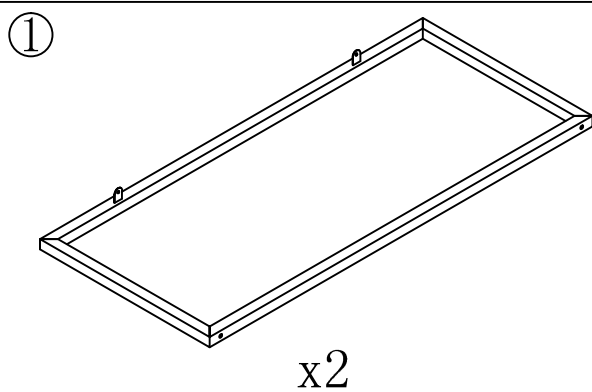

833-633

1060\*610\*475MM

|   |   |
|---|---|
|  |  |
| <b>2 Persons</b>  | 1 hours   |

ASSEMBLY INSTRUCTIONS

|   |    |   |     |   |    |  |    |
|---|----|---|-----|---|----|--|----|
| A   | x4 | B   | x12 | C   | x8 | D  | x1 |
|  |    |  |     |  |    |  |    |
| Ø6mm  |    | 6*12mm  |     | Ø3.5*14mm   |    | 4mm  |    |