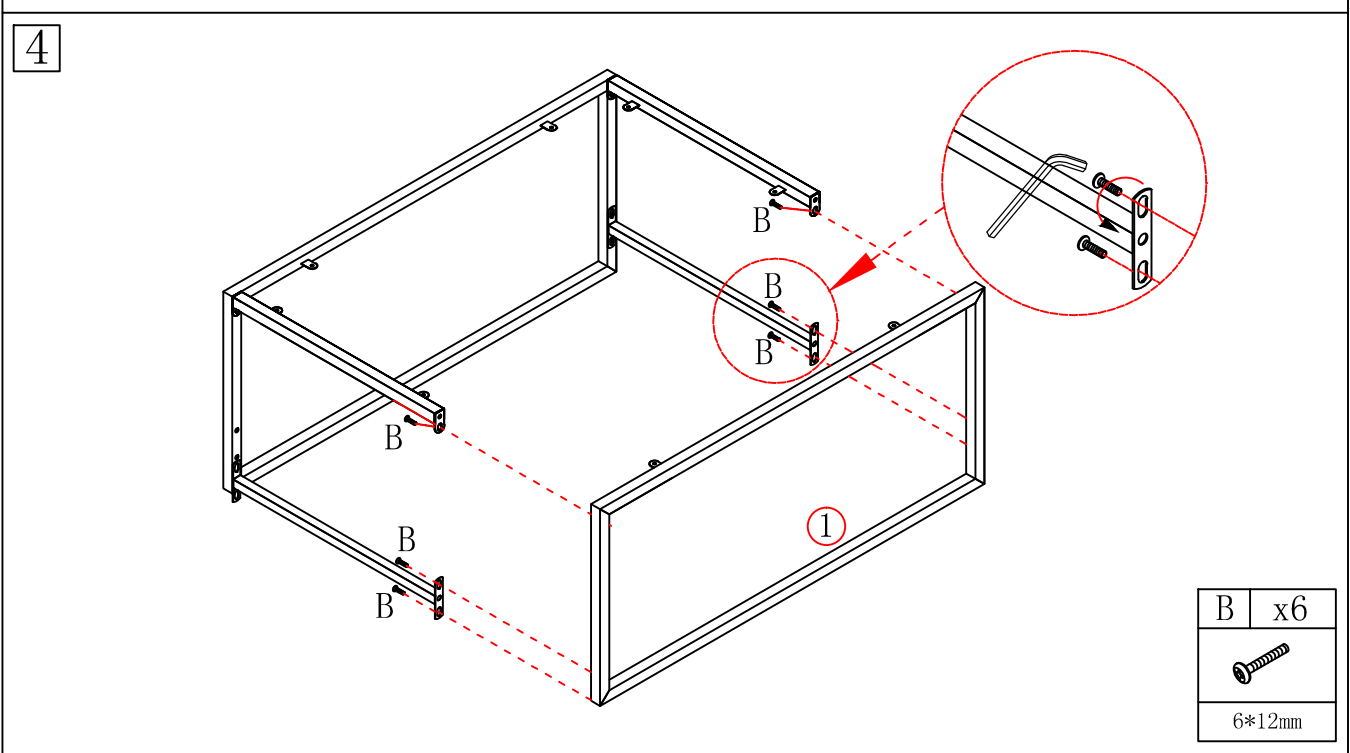

833-633

1060\*610\*475MM

|   |   |
|---|---|
|  |  |
| <b>2 Persons</b>  | 1 hours   |

ASSEMBLY INSTRUCTIONS

|   |    |   |     |   |    |  |    |
|---|----|---|-----|---|----|--|----|
| A   | x4 | B   | x12 | C   | x8 | D  | x1 |
|  |    |  |     |  |    |  |    |
| Ø6mm  |    | 6*12mm  |     | Ø3.5*14mm   |    | 4mm  |    |