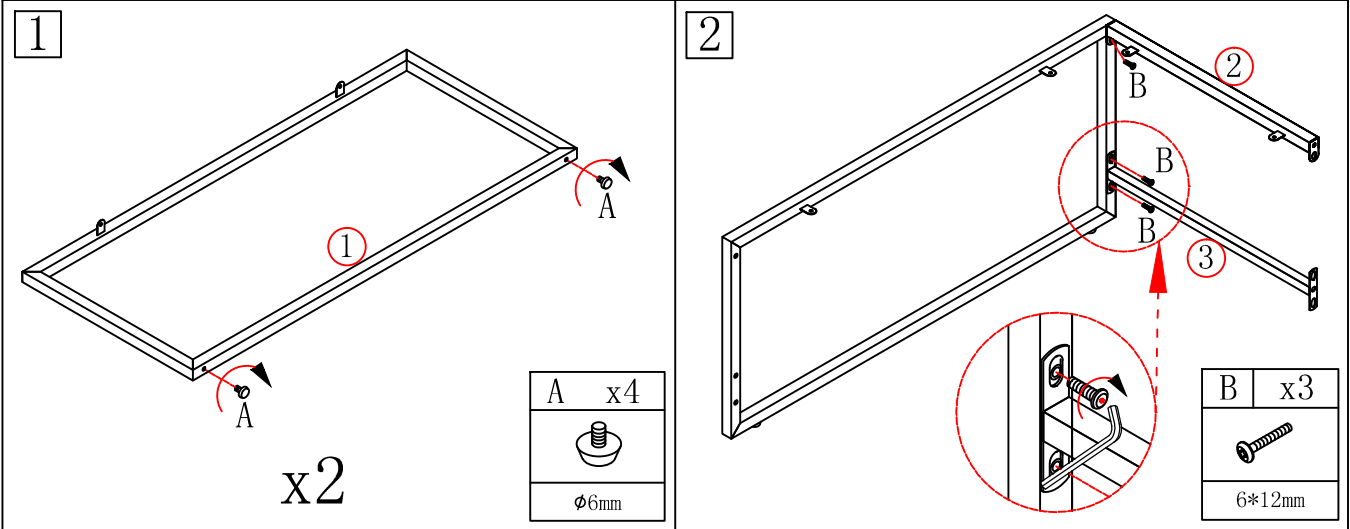

833-633

1060\*610\*475MM

|   |   |
|---|---|
|  |  |
| <b>2 Persons</b>  | 1 hours   |

ASSEMBLY INSTRUCTIONS

|   |    |   |     |   |    |  |    |
|---|----|---|-----|---|----|--|----|
| A   | x4 | B   | x12 | C   | x8 | D  | x1 |
|  |    |  |     |  |    |  |    |
| Ø6mm  |    | 6*12mm  |     | Ø3.5*14mm   |    | 4mm  |    |