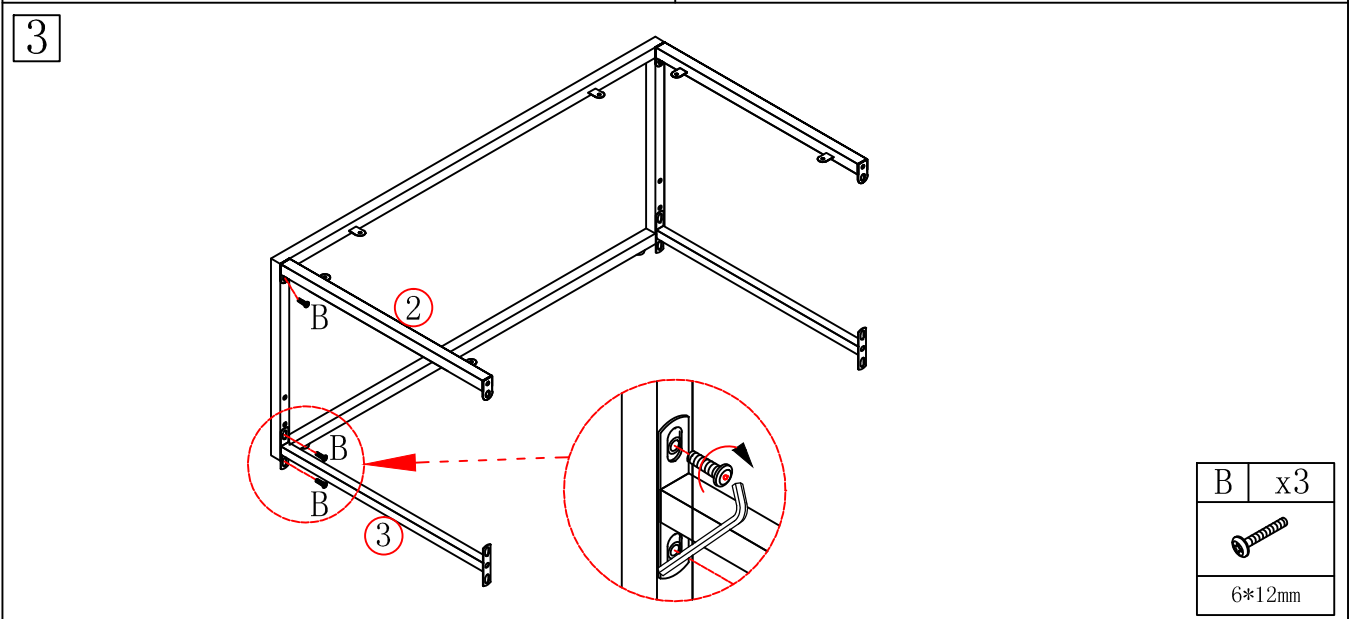

833-633

1060\*610\*475MM

|   |   |
|---|---|
|  |  |
| <b>2 Persons</b>  | 1 hours   |

ASSEMBLY INSTRUCTIONS

|   |    |   |     |   |    |  |    |
|---|----|---|-----|---|----|--|----|
| A   | x4 | B   | x12 | C   | x8 | D  | x1 |
|  |    |  |     |  |    |  |    |
| Ø6mm  |    | 6*12mm  |     | Ø3.5*14mm   |    | 4mm  |    |