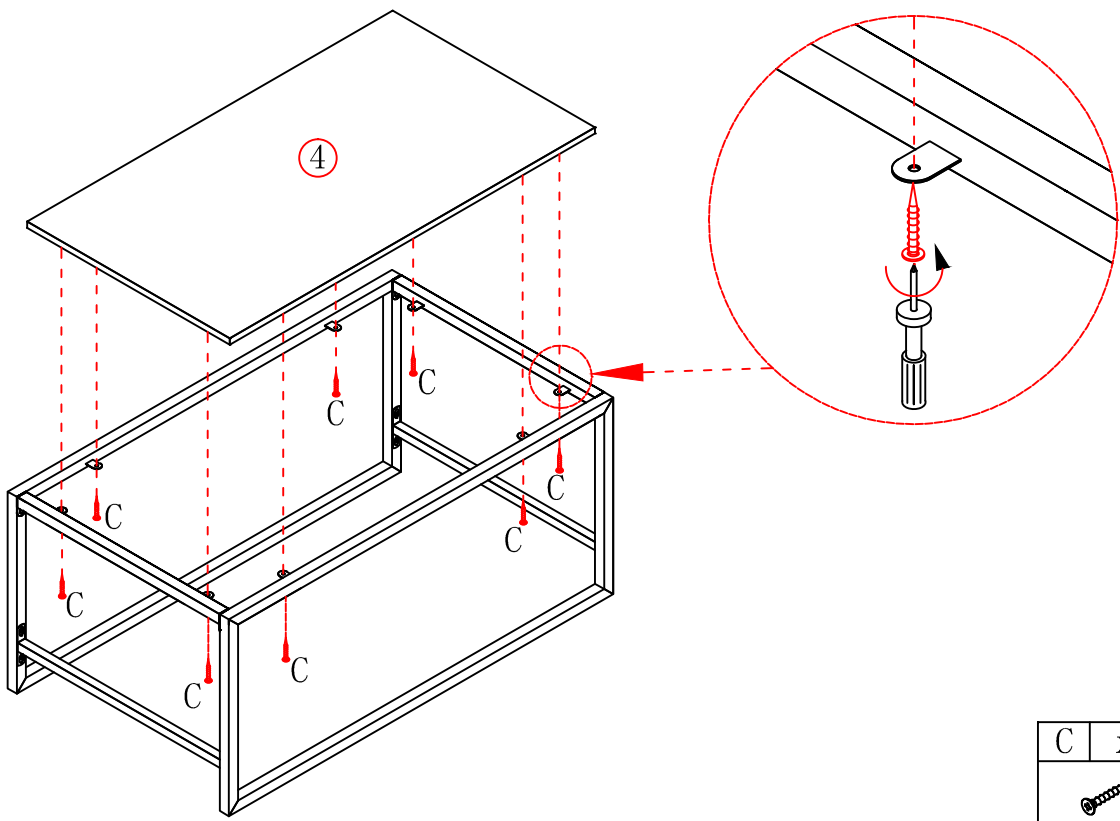

5

C	x8
Ø3.5*14mm	

6