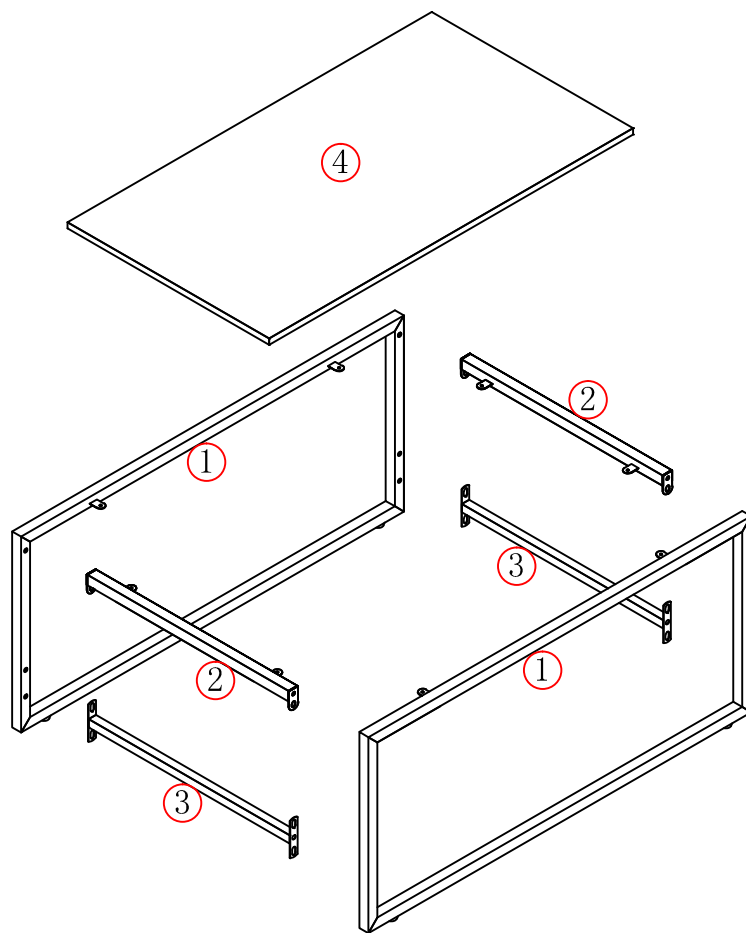

833-633

1060\*610\*475MM

|   |   |
|---|---|
|  |  |
| <b>2 Persons</b>  | 1 hours   |

ASSEMBLY INSTRUCTIONS

|   |    |   |     |   |    |  |    |
|---|----|---|-----|---|----|--|----|
| A   | x4 | B   | x12 | C   | x8 | D  | x1 |
|  |    |  |     |  |    |  |    |
| Ø6mm  |    | 6*12mm  |     | Ø3.5*14mm   |    | 4mm  |    |