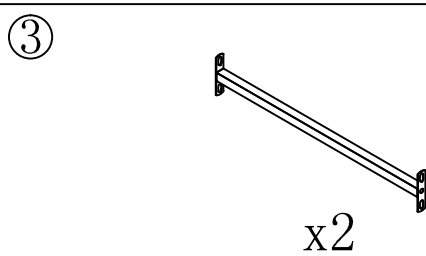

833-633

1060\*610\*475MM

|   |   |
|---|---|
|  |  |
| <b>2 Persons</b>  | 1 hours   |

ASSEMBLY INSTRUCTIONS

|   |    |   |     |   |    |  |    |
|---|----|---|-----|---|----|--|----|
| A   | x4 | B   | x12 | C   | x8 | D  | x1 |
|  |    |  |     |  |    |  |    |
| Ø6mm  |    | 6*12mm  |     | Ø3.5*14mm   |    | 4mm  |    |