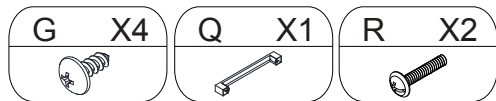

Assembly Instructions

17

18