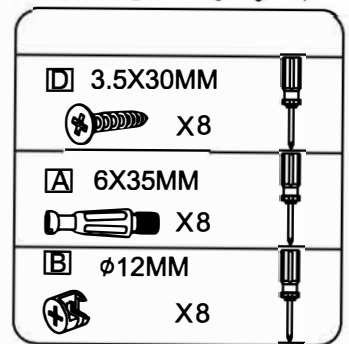

C000000

836-249AK/836-249CF

READ AND SAVE THESE INSTRUCTIONS FOR FUTURE USE

OPERATING INSTRUCTIONS

■ Part List

 X1	 X1	 X2	 X3
 X1	 X1	 X1	 X1
 X2	 X2	 X2	 X2
 X2	 X2	 X2	 X4
 X2	 X2	 X2	 X2

PART	QTY.	ITEM	
A	35	6X35MM	
B	35	φ12MM	
C	26	3.5X12MM	
D	8	3.5X30MM	
E	4	4X25MM	

■ Assembly Instructions

1

X2

2

X2

X2

3

■ Assembly Instructions

4

C 3.5*12MM

X8

5

6

C 3.5X12MM

X4

■ Assembly Instructions

7

	3.5X12MM	
	X4	

8

	6X35MM	
	Ø12MM	
	X20	

9

	3.5X12MM	
	X2	

■ Assembly Instructions

10