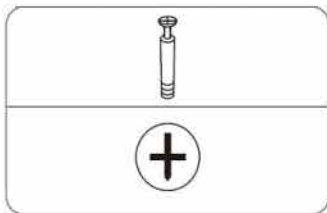

C000000

836-249AK/836-249CF

READ AND SAVE THESE INSTRUCTIONS FOR FUTURE USE

OPERATING INSTRUCTIONS

■ Part List

 X1	 X1	 X2	 X3
 X1	 X1	 X1	 X1
 X2	 X2	 X2	 X2
 X2	 X2	 X2	 X4
 X2	 X2	 X2	 X2

PART	QTY.	ITEM	
A	35	6X35MM	
B	35	φ12MM	
C	26	3.5X12MM	
D	8	3.5X30MM	
E	4	4X25MM	

■ Assembly Instructions

1

X2

2

X2

X2

3

■ Assembly Instructions