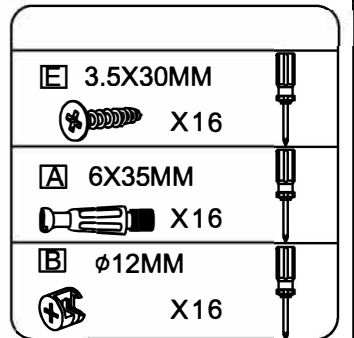

C000000

836-250AK/836-250CF

READ AND SAVE THESE INSTRUCTIONS FOR FUTURE USE

**OPERATING INSTRUCTIONS**

■ Part List

 X1	 X1	 X1	 X1
 X4	 X1	 X3	 X1
 X3	 X4	 X2	 X4
		 X1	 X4
		 X1	 X4
		 X2	 X4
		 X4	 X1

PART	QTY.	ITEM	
A	56	6X35MM	
B	56	φ12MM	
C	37	3.5X12MM	
D	4	3.5X20MM	
E	16	3.5X30MM	
F	8	4X22MM	

■ Assembly Instructions

1

X4

2

X4

X4

3

X4

■ Assembly Instructions

4

X2

5

6

■ Assembly Instructions

7

8

■ Assembly Instructions

9

	3.5X12MM	
	X 2	

10

	6X35MM	
	X 7	
	Ø12MM	
	X 7	

■ Assembly Instructions

11

12