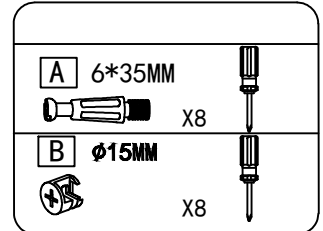

C000000

838-055

OPERATING INSTRUCTIONS

■ Part List

 X1	 X1	 X1	 X2
 X1	 X1	 X1	 X1
 X4			
 X1	 X1	 X1	 X1
 X1	 X1	 X1	 X2
 X2			

PART	QTY.	ITEM	
A	28	6*35MM	
B	20	φ15MM	
D	8	φ12MM	
E	12	φ8*40MM	

PART	QTY.	ITEM	
F	36	3.5*12MM	
G	4	4*18MM	

■ Assembly Instructions

1 X1

2

3

	6*35MM	
	X8	
	φ12MM	
	X8	

	3.5*12MM	
	X4	

	4*18MM	
	X2	

■ Assembly Instructions

4

5

6

■ Assembly Instructions

7

A X12
E X12

A	6*35MM		
B	φ15MM		
E	φ8*40MM		

8

F X16

F	3.5*12MM		
---	----------	--	--

9

■ Assembly Instructions

10

11

F	3.5*12MM	
	X12	
G	4*18MM	
	X2	

12