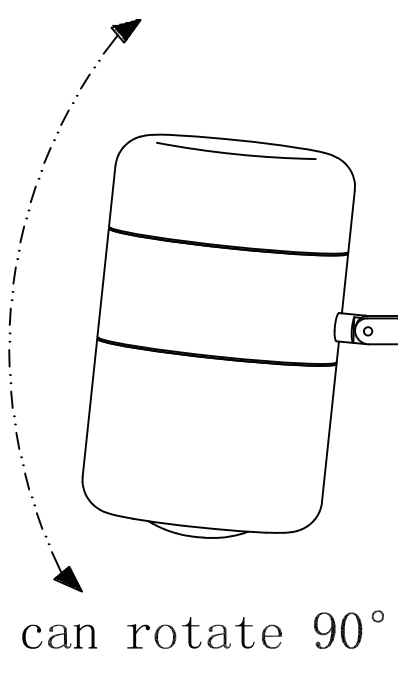

INcna111_UK_FR_ES_DE_IT

B31-341

UK CA CE

IMPORTANT, RETAIN FOR FUTURE REFERENCE: READ CAREFULLY

ASSEMBLY INSTRUCTION

Input voltage	100-240	V
Input AC frequency	50/60	Hz
Output voltage	24	V
Output current	0.5	A
Output power	8	W
Average active efficiency	86	%
Efficiency at low load (10 %)	/	%
No-load power consumption	0.5	W