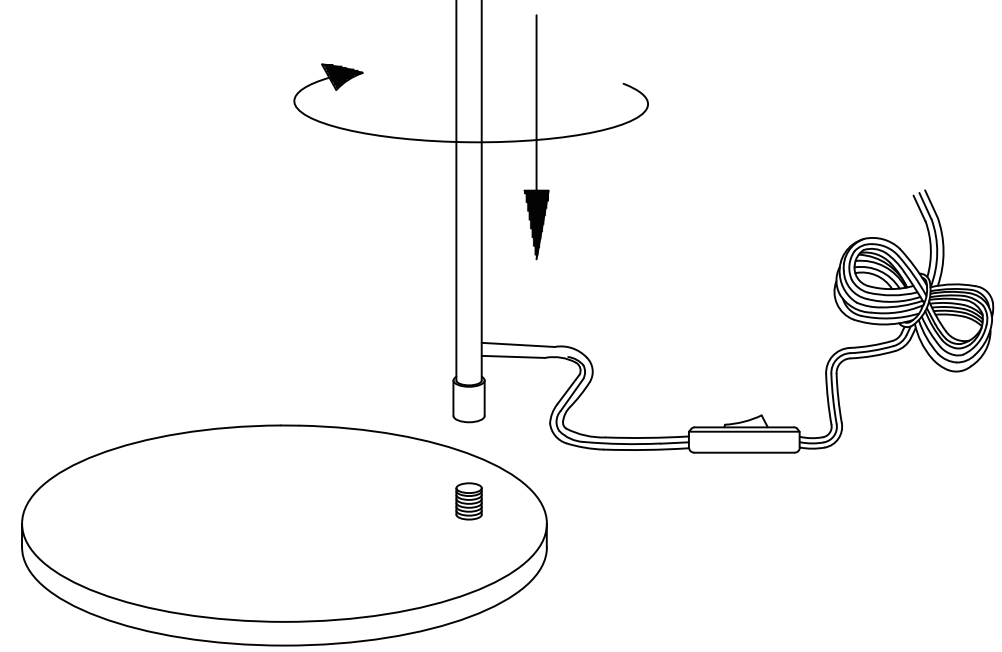

INcna111_UK_FR_ES_DE_IT

B31-341

UK CA CE

IMPORTANT, RETAIN FOR FUTURE REFERENCE: READ CAREFULLY

ASSEMBLY INSTRUCTION

Input voltage	100-240	V
Input AC frequency	50/60	Hz
Output voltage	24	V
Output current	0.5	A
Output power	8	W
Average active efficiency	86	%
Efficiency at low load (10 %)	/	%
No-load power consumption	0.5	W